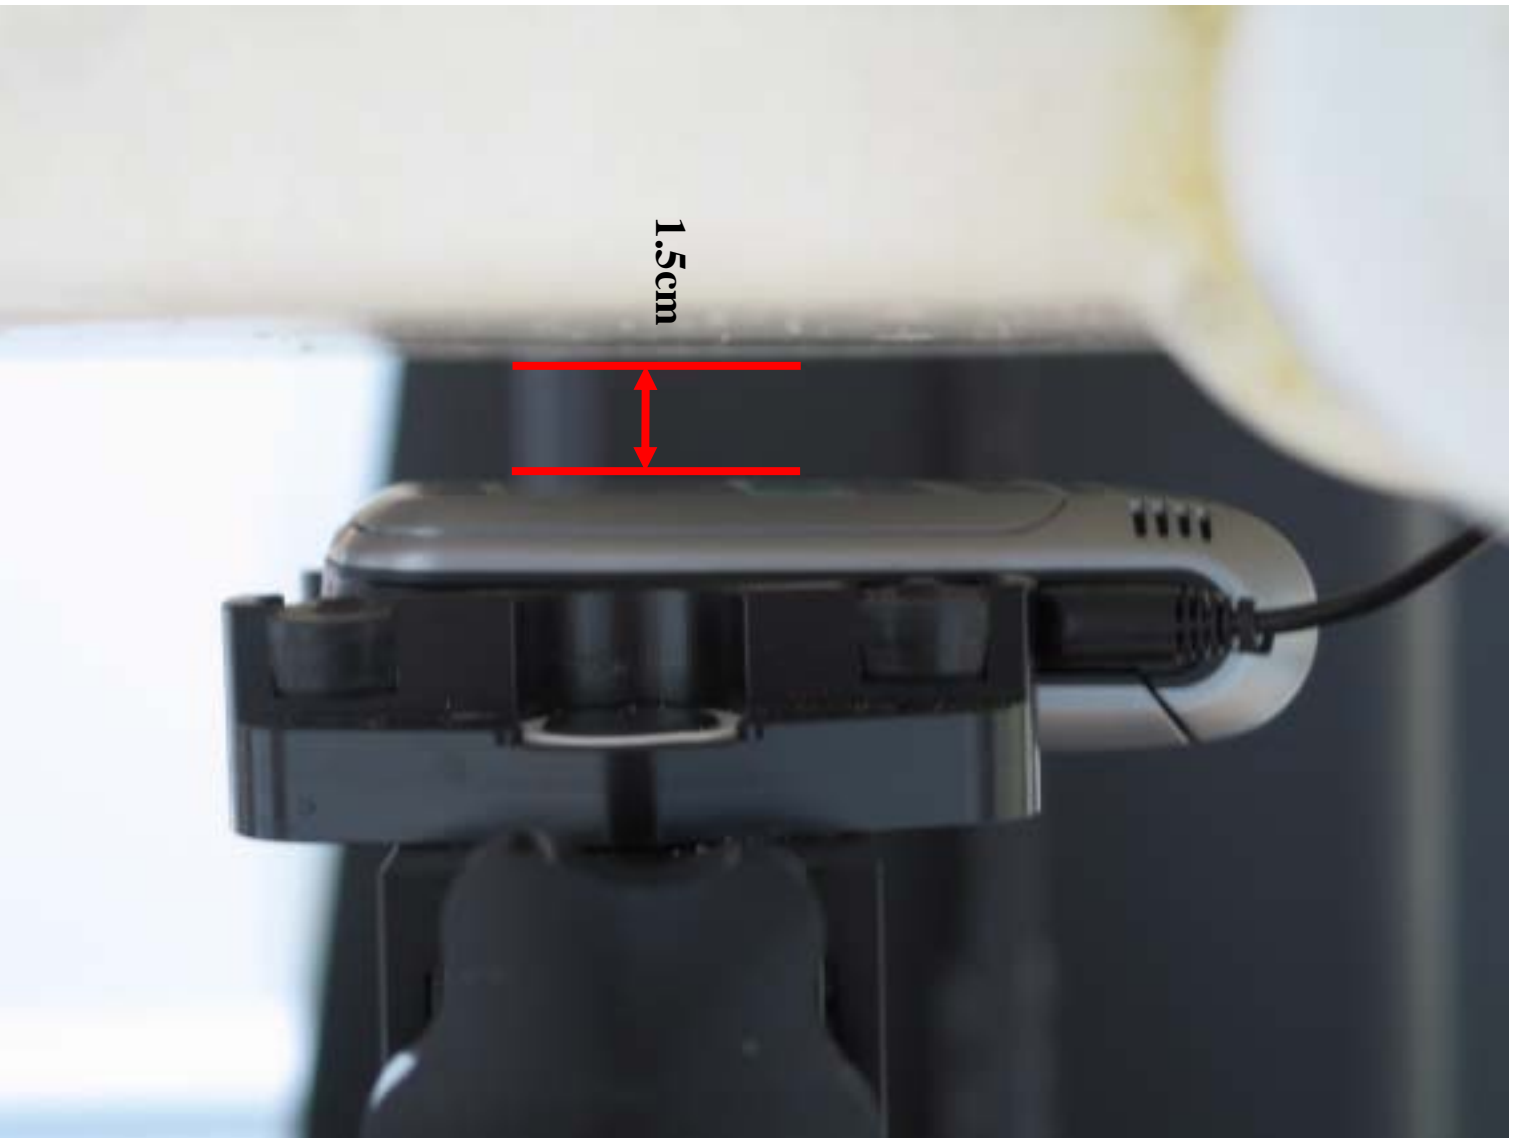

© 2005 SAMSUNG ELECTRONICS Co., Ltd.

SAMSUNG FCC ID: A3LSGHZ310  
Single-Band PCS GSM/EDGE Phone With Bluetooth

© 2005 SAMSUNG ELECTRONICS Co., Ltd.

SAMSUNG FCC ID: A3LSGHZ310  
Single-Band PCS GSM/EDGE Phone With Bluetooth