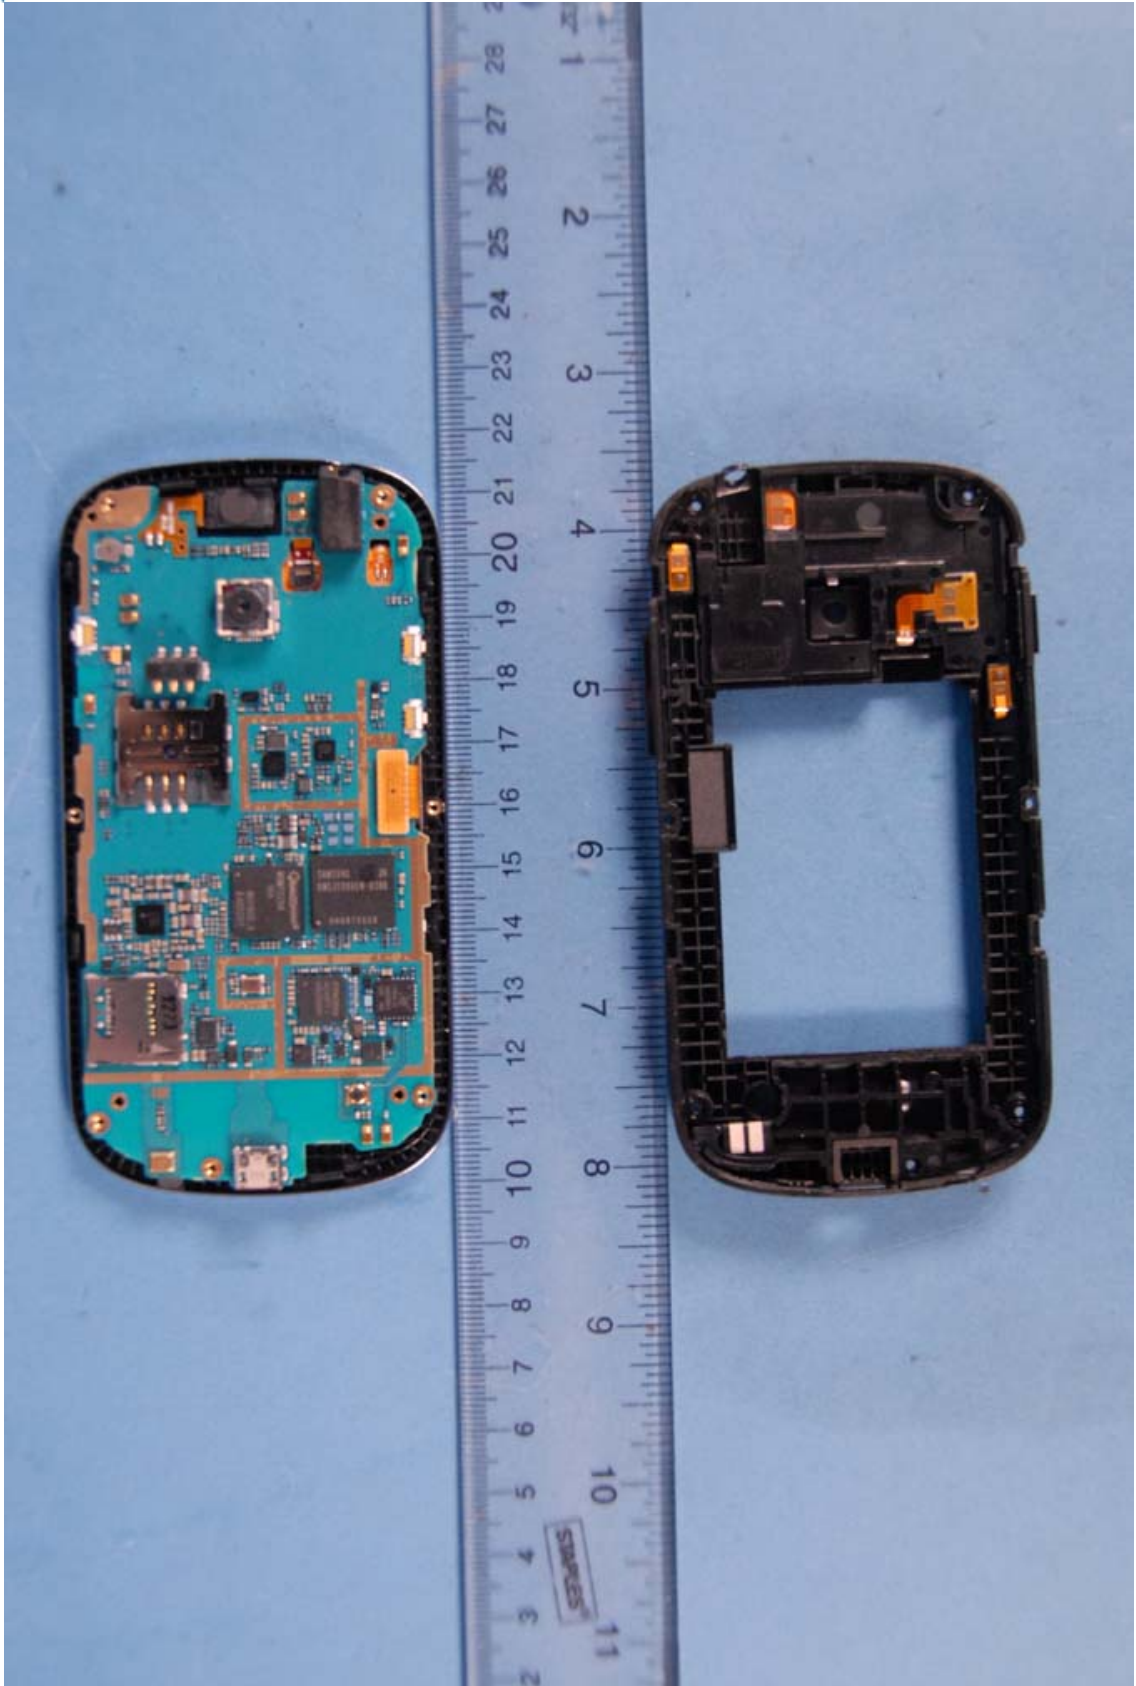

**INTERNAL PHOTOGRAPHS**

	SAMSUNG ELECTRONICS FCC ID: A3LSGHS730G_C2PC	Model: SGH-S730G
Internal Photos	EUT Type: PORTABLE HANDSET	Page 2 of 7

	<p>SAMSUNG ELECTRONICS FCC ID: A3LSGHS730G_C2PC</p>	<p>Model: SGH-S730G</p>
<p>Internal Photos</p>	<p>EUT Type: PORTABLE HANDSET</p>	<p>Page 3 of 7</p>

 <b>PCTEST</b> ENGINEERING LABORATORY, INC.	SAMSUNG ELECTRONICS FCC ID: A3LSGHS730G_C2PC	Model: SGH-S730G
Internal Photos	EUT Type: PORTABLE HANDSET	Page 4 of 7

	<p>SAMSUNG ELECTRONICS FCC ID: A3LSGHS730G_C2PC</p>	<p>Model: SGH-S730G</p>
<p>Internal Photos</p>	<p>EUT Type: PORTABLE HANDSET</p>	<p>Page 5 of 7</p>

	SAMSUNG ELECTRONICS FCC ID: A3LSGHS730G_C2PC	Model: SGH-S730G
Internal Photos	EUT Type: PORTABLE HANDSET	Page 6 of 7

	SAMSUNG ELECTRONICS FCC ID: A3LSGHS730G_C2PC	Model: SGH-S730G
Internal Photos	EUT Type: PORTABLE HANDSET	Page 7 of 7