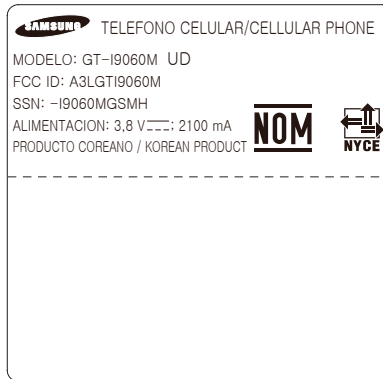

**Label and Location**

Model: GT-I9060M  
FCC ID: A3LGTI9060M

**Label:**

**Location:**

Top →

Back of device →

Bottom →

Label is placed inside of the battery compartment.