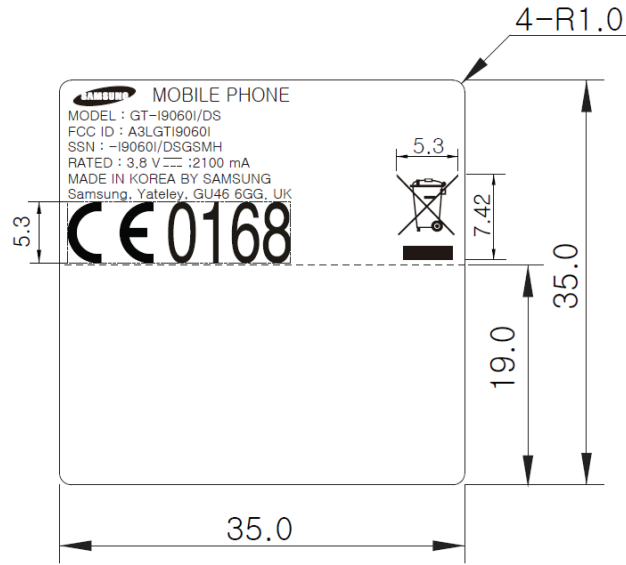

Label and Location

Model: GT-I9060I/DS
FCC ID: A3LGTI9060I

Label:

Location:

Label is placed inside of the battery compartment.