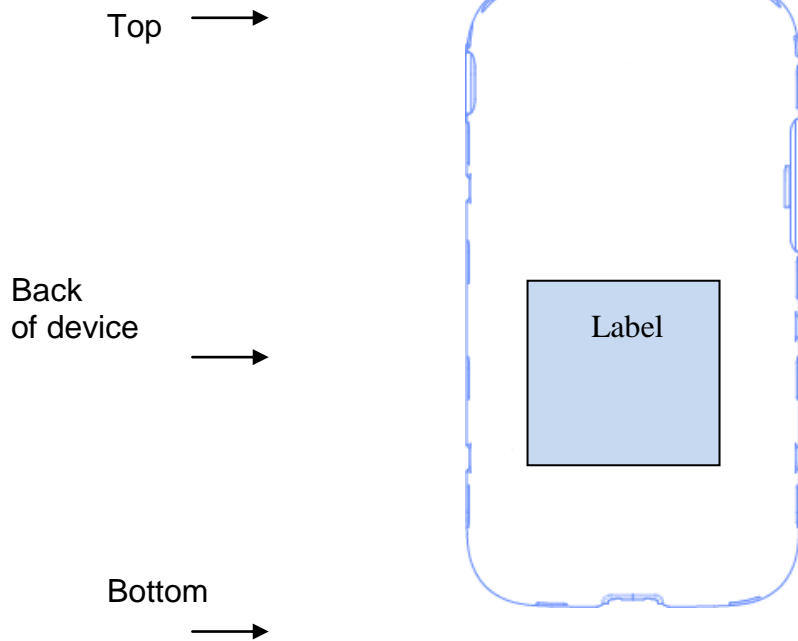

Label and Location

Model: GT-I9060I/DS
FCC ID: A3LGTI9060I

Label:

Location:

Label is placed inside of the battery compartment.