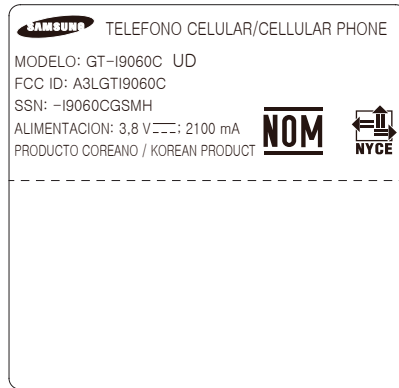

Label and Location

Model: GT-I9060C
FCC ID: A3LGTI9060C

Label:

Location:

Label is placed inside of the battery compartment.