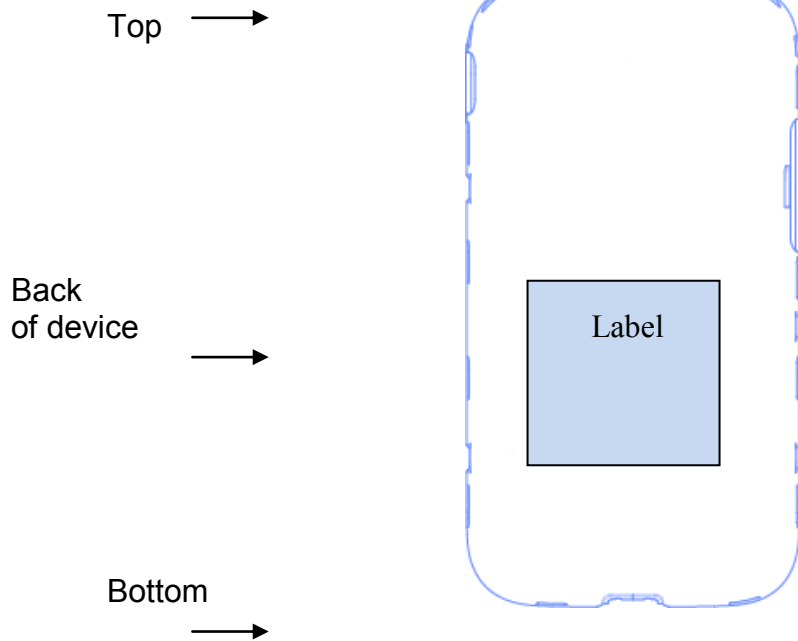

Label and Location

Model: GT-I9060C
FCC ID: A3LGTI9060C

Label:

Location:

Label is placed inside of the battery compartment.