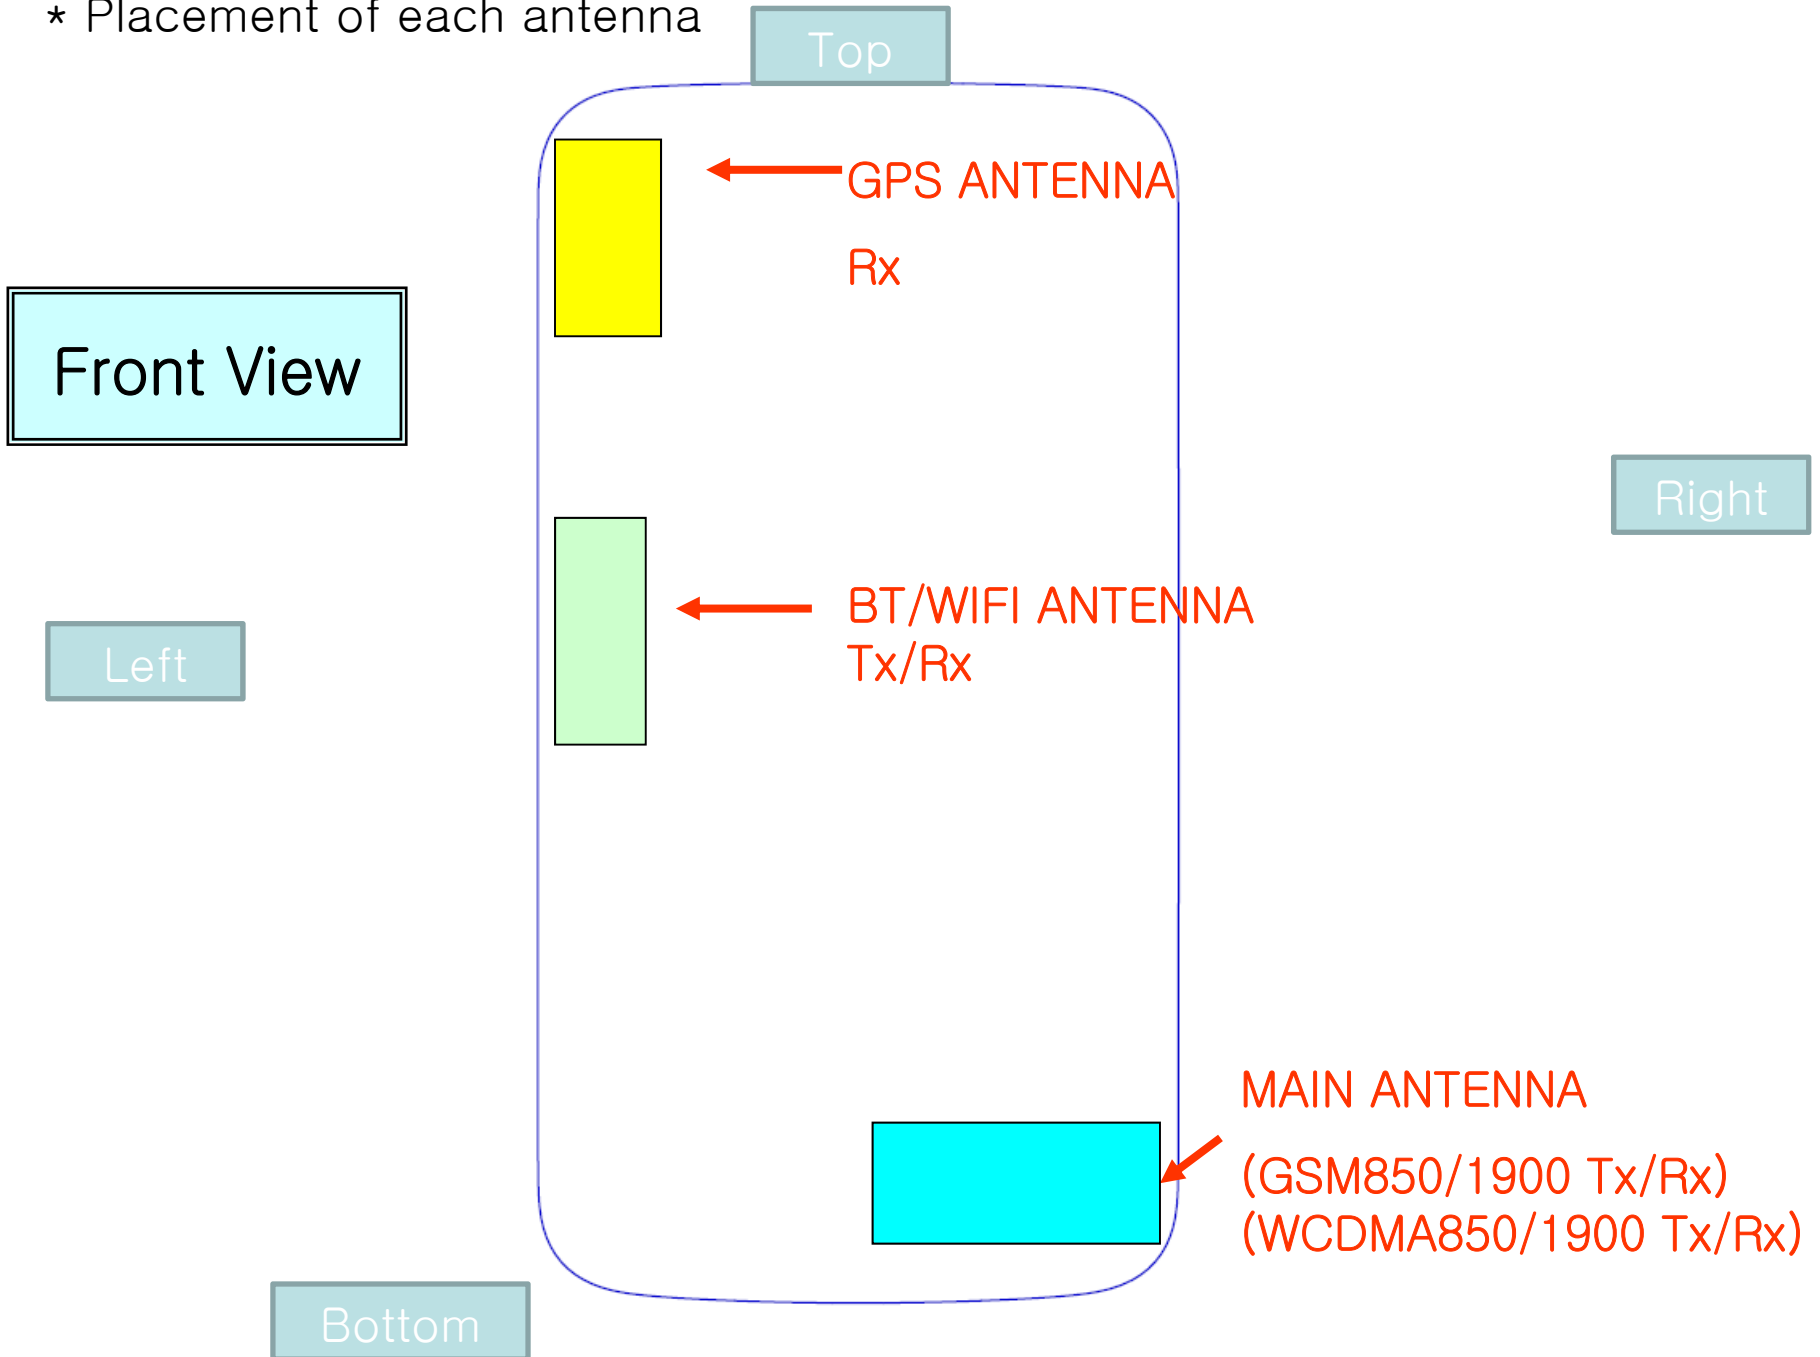

## Antenna location & Distance

FCC ID: A3LGTI9060C

Model: GT-I9060C

Date: 2014.11.06

\* Placement of each antenna

\* Antenna pattern

GSM 1900

WCDMA1900

Tx/Rx

GSM850

WCDMA850 Tx/Rx

\* Distance between BT/WLAN antenna and Main antenna

\* Distance between Main antenna and edge

\* Distance between Bluetooth antenna and edge

\* Diagonal dimension of LCD and device