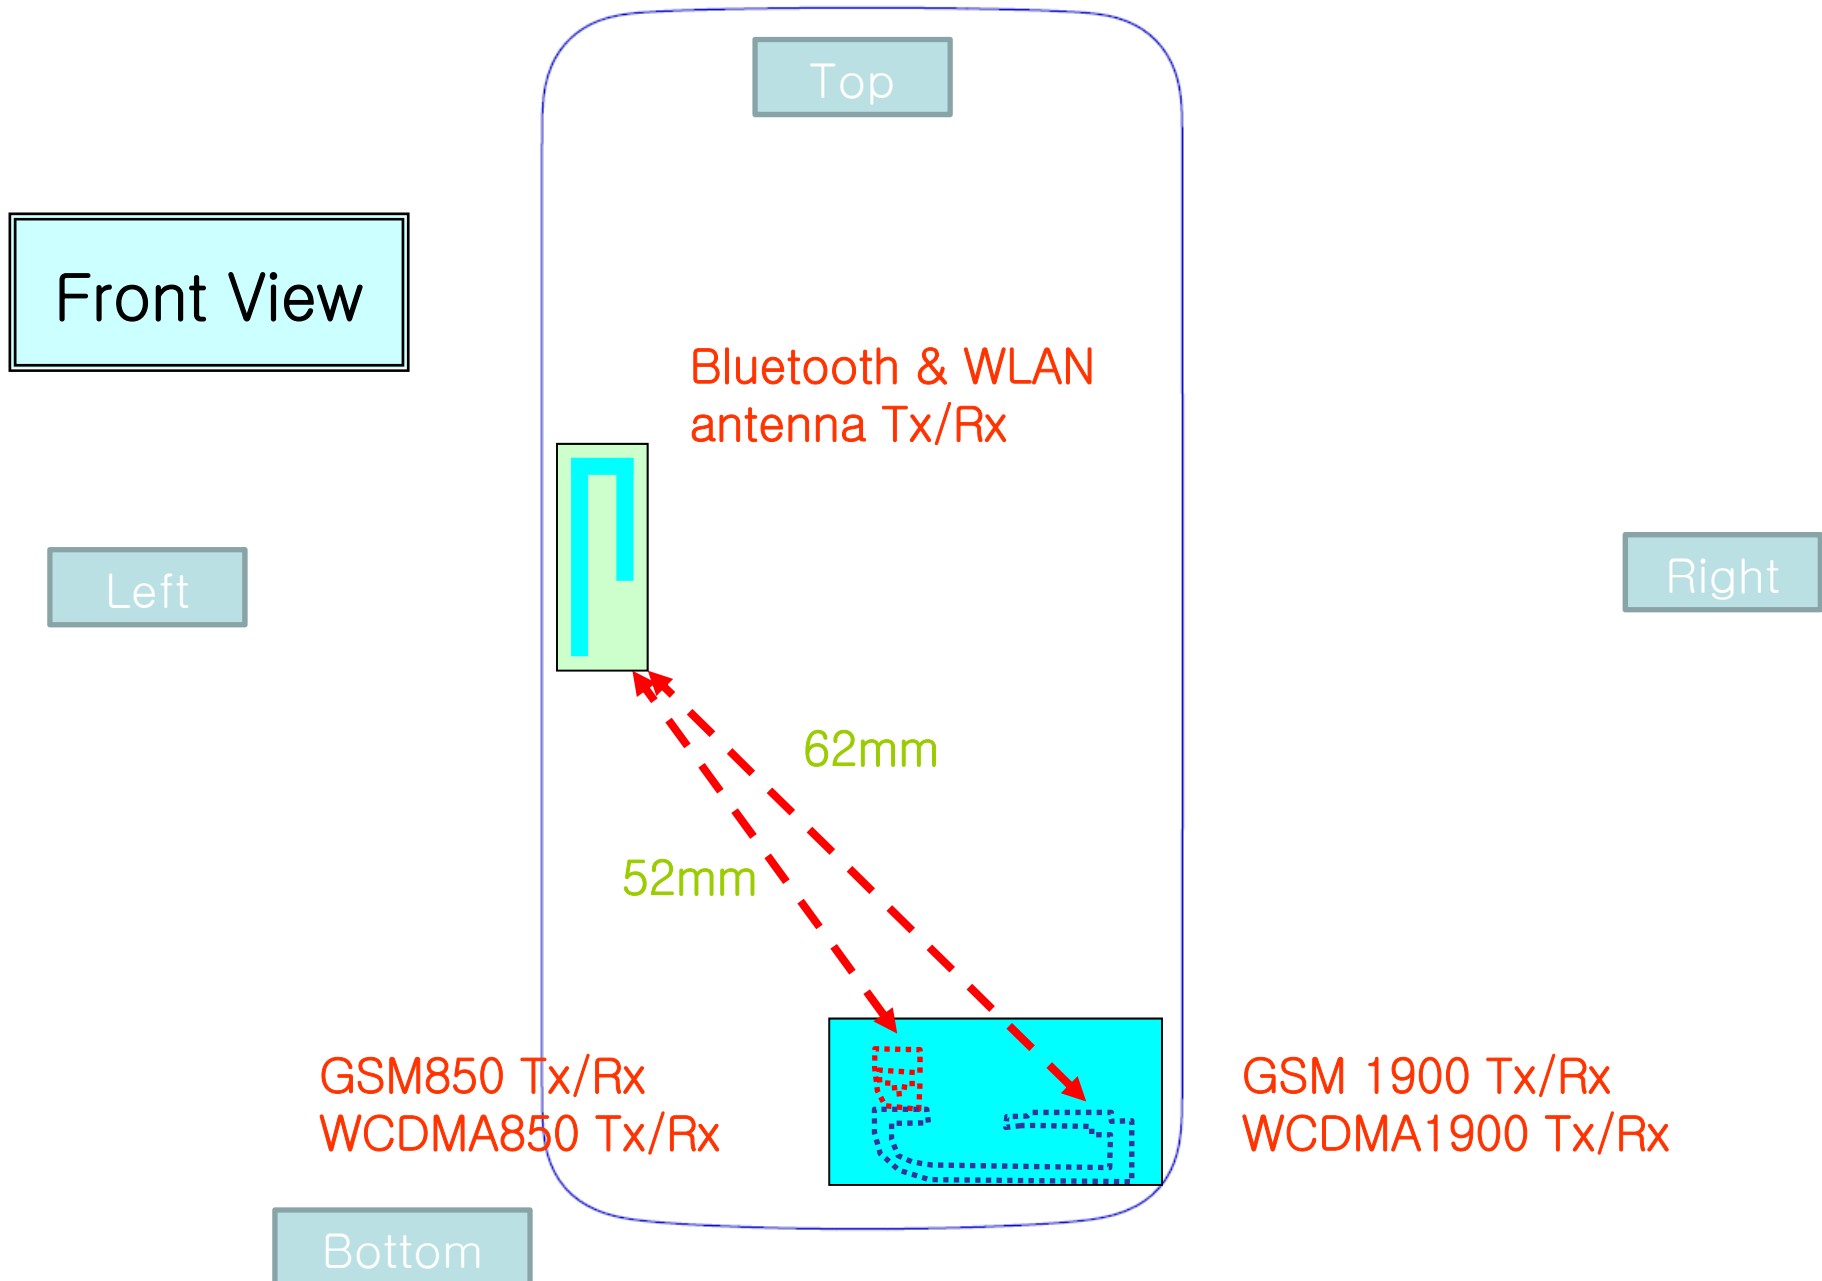

## Antenna location & Distance

FCC ID: A3LGTI9060C

Model: GT-I9060C

Date: 2014.11.06

\* Placement of each antenna

\* Antenna pattern

GSM 1900

WCDMA1900

Tx/Rx

GSM850

WCDMA850 Tx/Rx

\* Distance between BT/WLAN antenna and Main antenna

\* Distance between Main antenna and edge

\* Distance between Bluetooth antenna and edge

\* Diagonal dimension of LCD and device