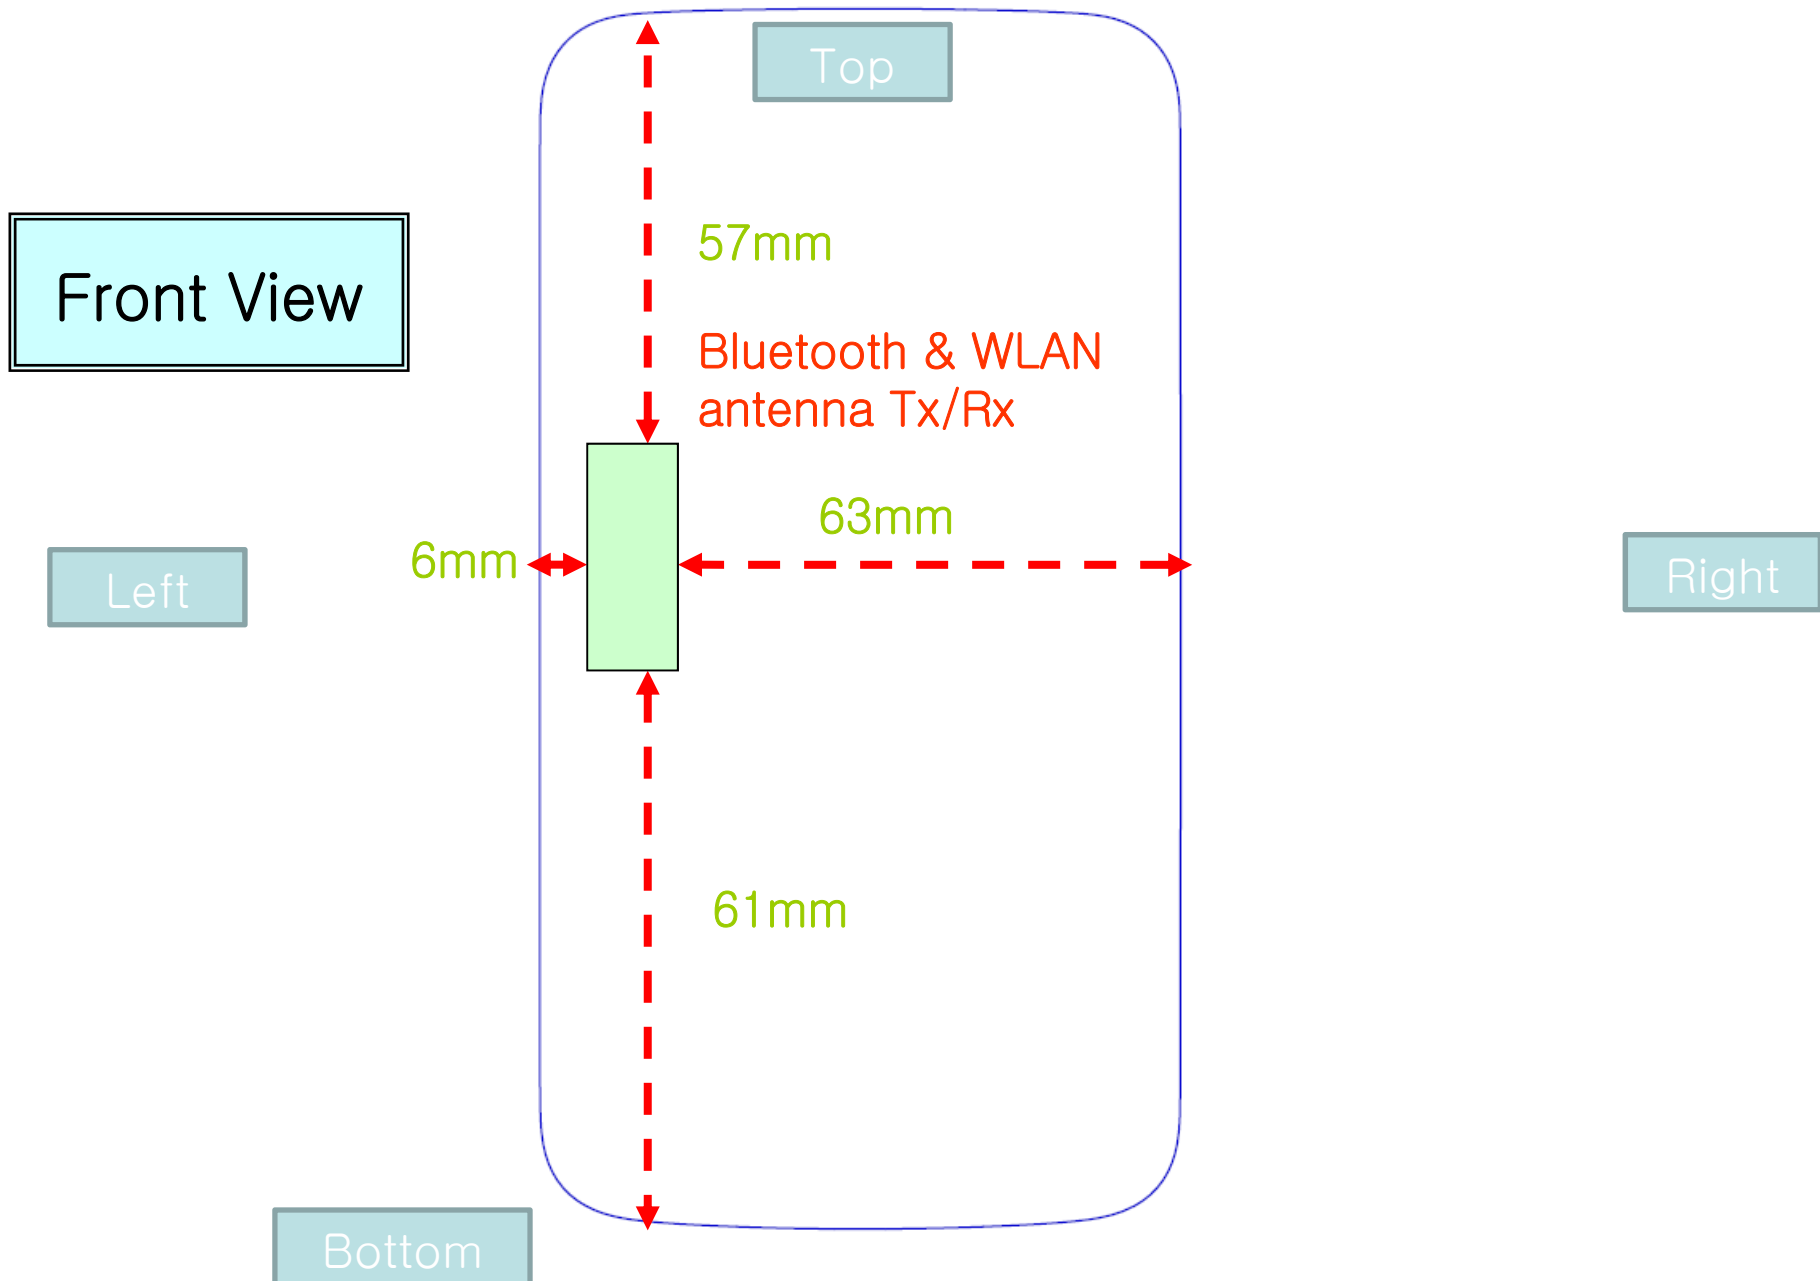

## Antenna location & Distance

FCC ID: A3LGTI9060C

Model: GT-I9060C

Date: 2014.11.06

\* Placement of each antenna

\* Antenna pattern

GSM 1900

WCDMA1900

Tx/Rx

GSM850

WCDMA850 Tx/Rx

\* Distance between BT/WLAN antenna and Main antenna

\* Distance between Main antenna and edge

\* Distance between Bluetooth antenna and edge

\* Diagonal dimension of LCD and device