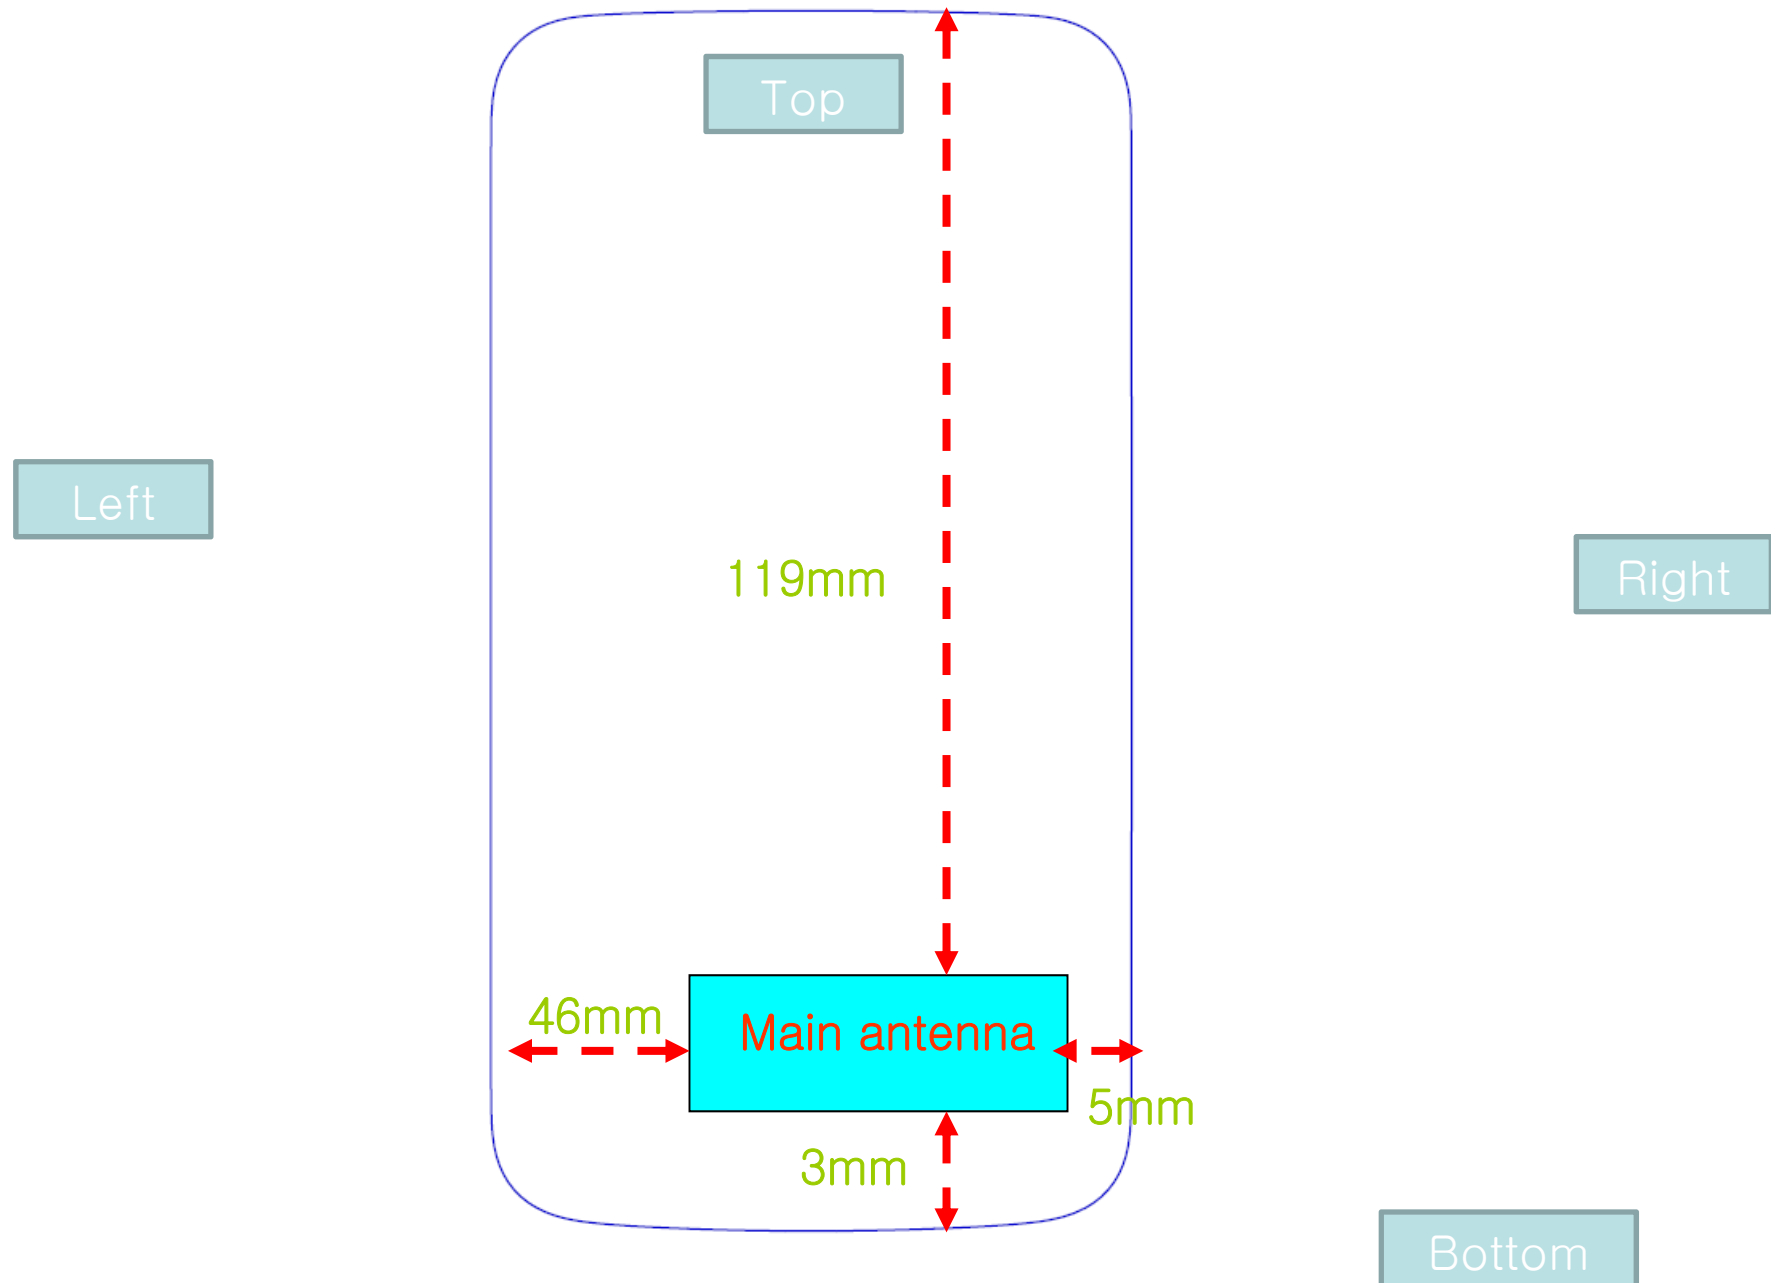

## Antenna location & Distance

FCC ID: A3LGTI9060C

Model: GT-I9060C

Date: 2014.11.06

\* Placement of each antenna

\* Antenna pattern

GSM 1900

WCDMA1900

Tx/Rx

GSM850

WCDMA850 Tx/Rx

\* Distance between BT/WLAN antenna and Main antenna

\* Distance between Main antenna and edge

\* Distance between Bluetooth antenna and edge

\* Diagonal dimension of LCD and device