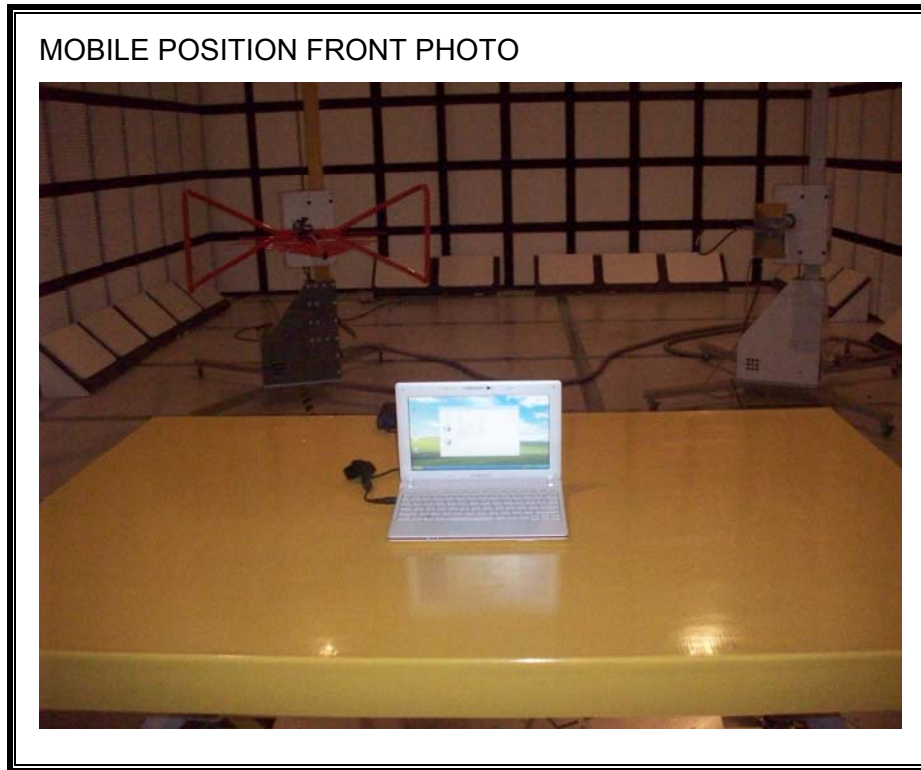

8. SETUP PHOTOS

RADIATED RF MEASUREMENT SETUP FOR PORTABLE CONFIGURATION

MOBILE POSITION BACK PHOTO

END OF REPORT