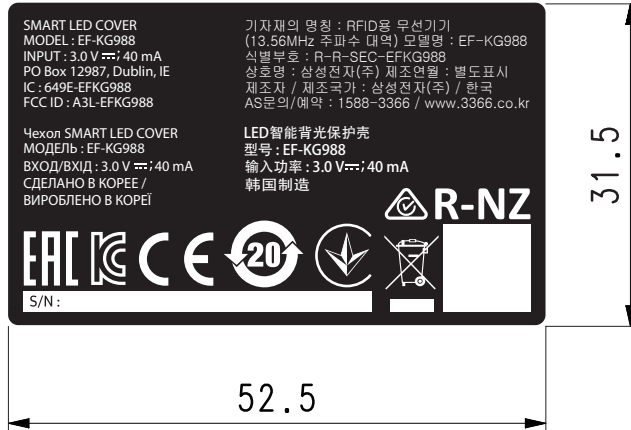

Label and Location

Model Name: EF-KG988

FCC ID: A3L-EFKG988

Sample Label:

Location:

Top →

Bottom →

FCC ID is located inner side of back cover.