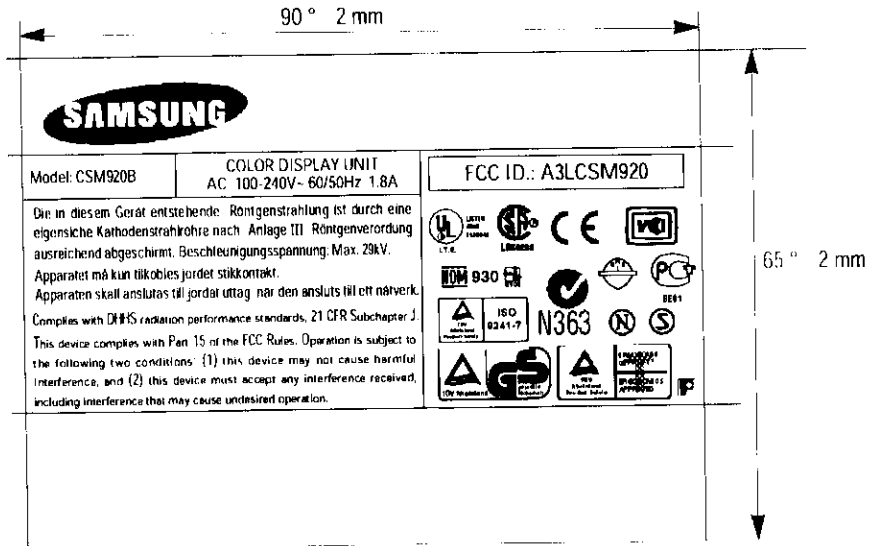

FCC ID:A3LCSM920

Federal Communications Commission

7435 Oakland Mills Road  
Columbia, MD 21046

**FCC ID LABEL & LOCATION**

**Note: This label is located on rear enclosure of this equipment.**

Signature :

**Printed : Ben Kim**  
**Title : Engineering Manager**