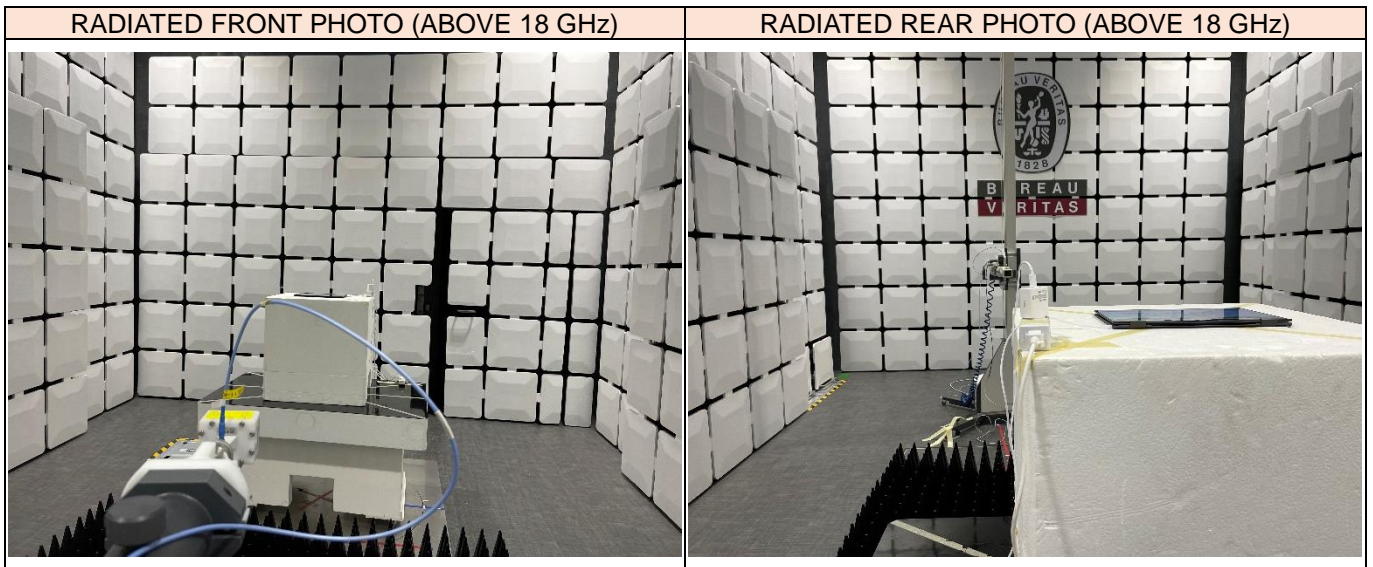

Setup Photo (NP950QED)

RADIATED RF MEASUREMENT SETUP (BELOW 30 MHz)

RADIATED RF MEASUREMENT SETUP (BELOW 1 GHz)

RADIATED RF MEASUREMENT SETUP (1 - 18 GHz)

RADIATED RF MEASUREMENT SETUP (18 - 40 GHz)

RADIATED RF MEASUREMENT SETUP FOR PORTABLE CONFIGURATION