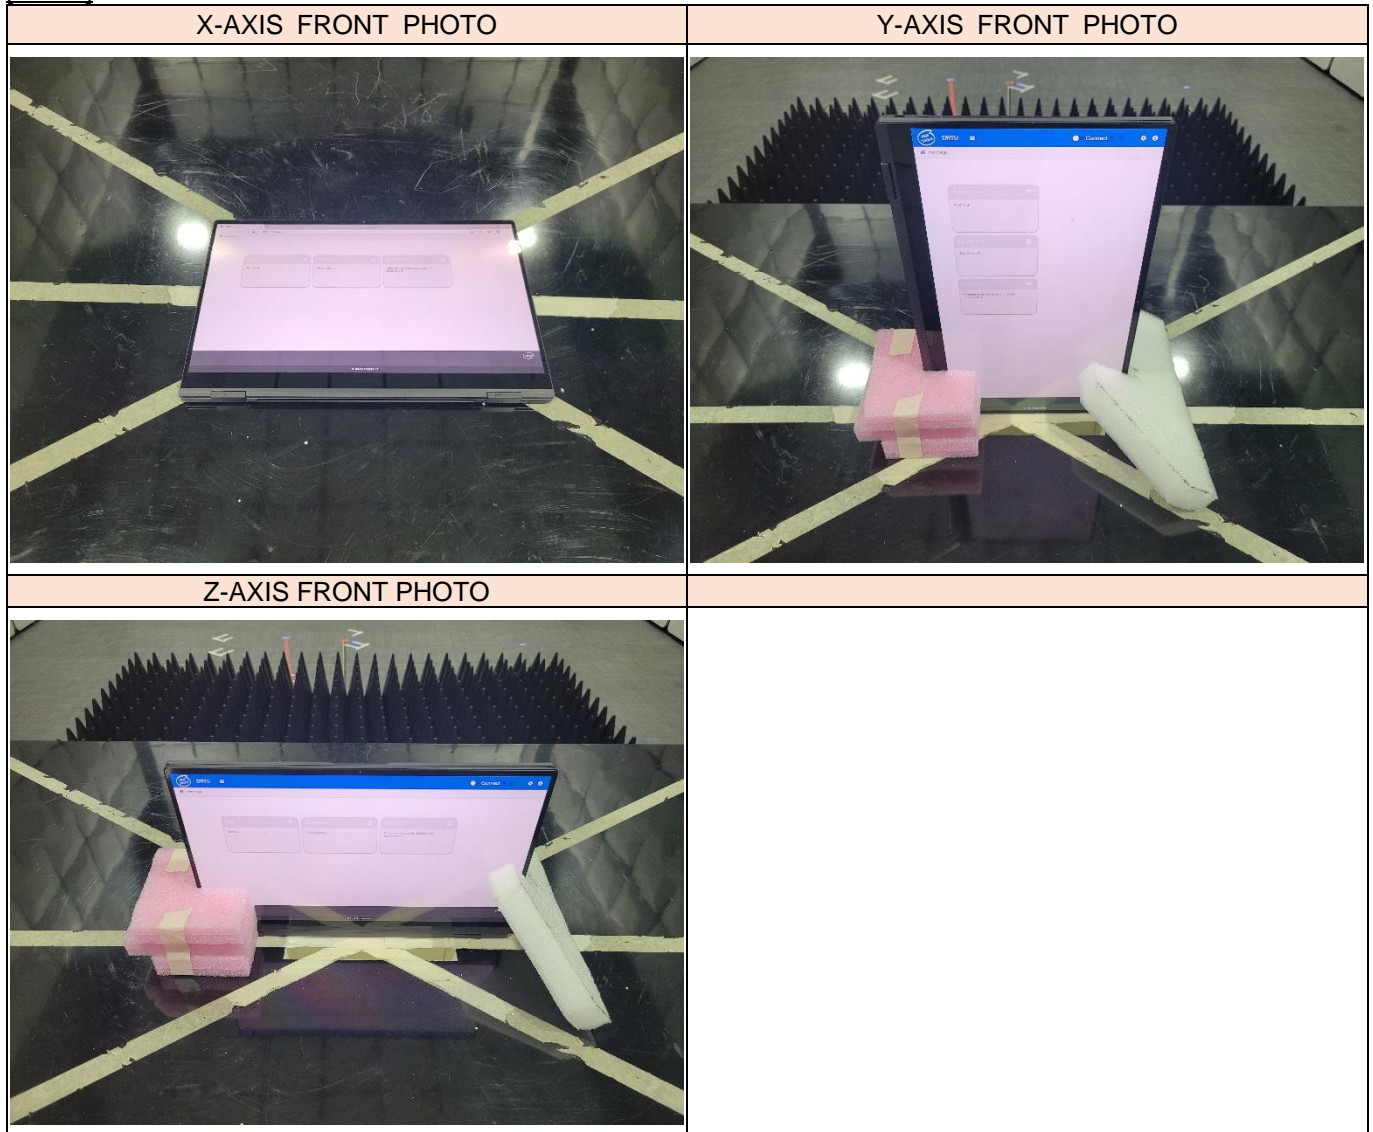

Setup Photo (NP950QED)

RADIATED RF MEASUREMENT SETUP (BELOW 30 MHz)

RADIATED RF MEASUREMENT SETUP (BELOW 1 GHz)

RADIATED RF MEASUREMENT SETUP (1 - 18 GHz)

RADIATED RF MEASUREMENT SETUP (18 - 40 GHz)

RADIATED RF MEASUREMENT SETUP FOR PORTABLE CONFIGURATION

[Notebook]

[Tablet]

- End of report -