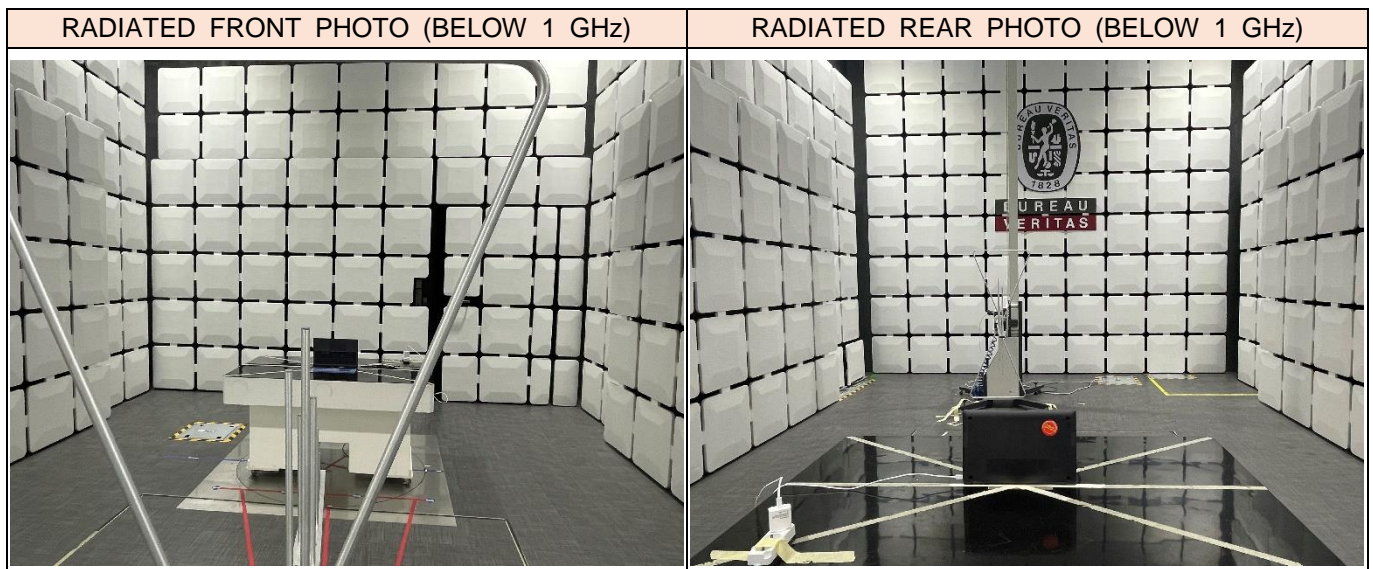

Setup Photo (NP950QED)

RADIATED RF MEASUREMENT SETUP (BELOW 30 MHz)

RADIATED RF MEASUREMENT SETUP (BELOW 1 GHz)

RADIATED RF MEASUREMENT SETUP (1 - 18 GHz)

RADIATED RF MEASUREMENT SETUP (18 - 40 GHz)

RADIATED RF MEASUREMENT SETUP FOR PORTABLE CONFIGURATION