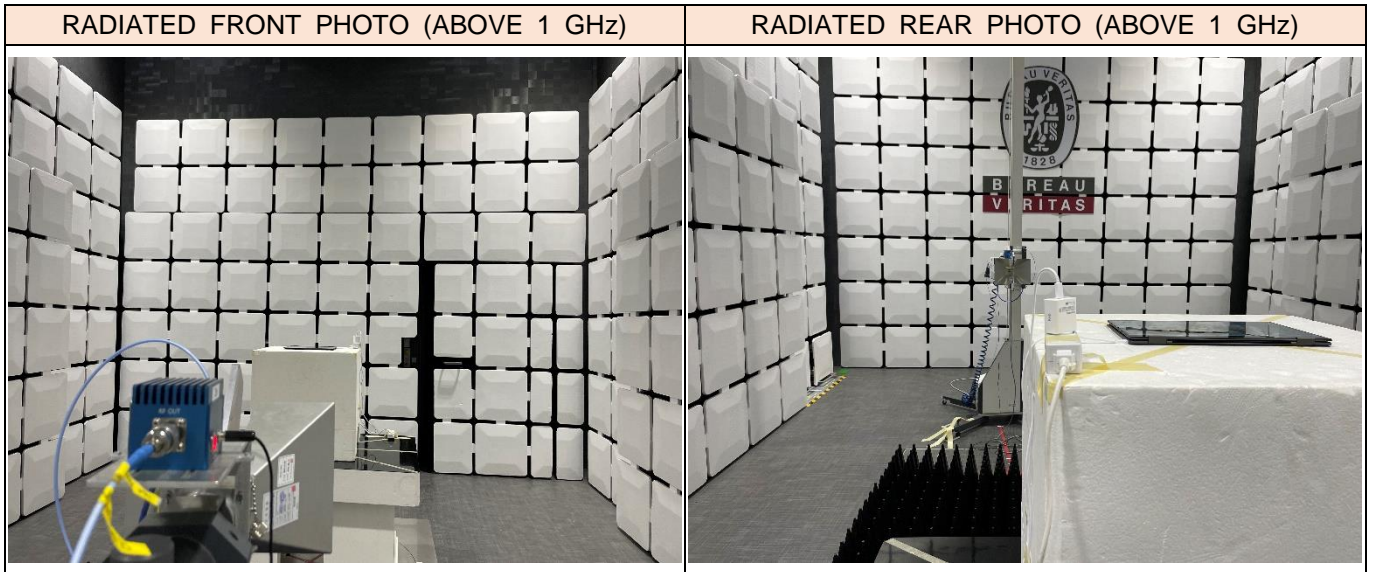

Setup Photo (NP950QED)

RADIATED RF MEASUREMENT SETUP (BELOW 30 MHz)

RADIATED RF MEASUREMENT SETUP (BELOW 1 GHz)

RADIATED RF MEASUREMENT SETUP (1 - 18 GHz)

RADIATED RF MEASUREMENT SETUP (18 - 40 GHz)

RADIATED RF MEASUREMENT SETUP FOR PORTABLE CONFIGURATION