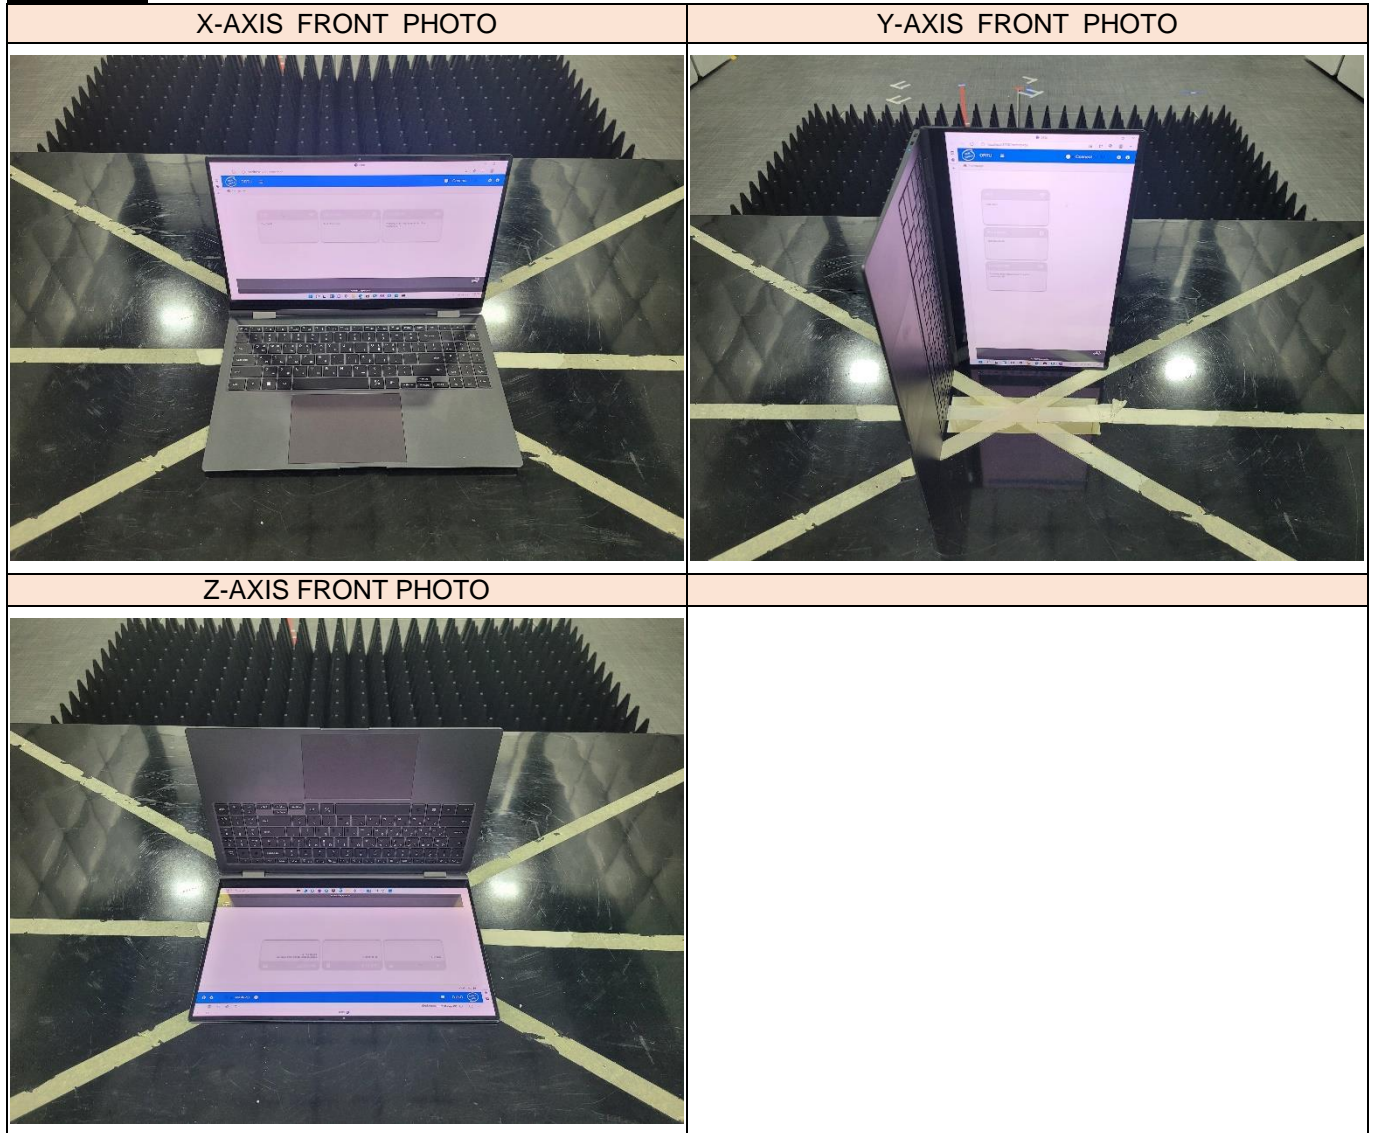

Setup Photo (NP950QED)

RADIATED RF MEASUREMENT SETUP (BELOW 30 MHz)

RADIATED RF MEASUREMENT SETUP (BELOW 1 GHz)

RADIATED RF MEASUREMENT SETUP (1 - 18 GHz)

RADIATED RF MEASUREMENT SETUP (18 - 40 GHz)

RADIATED RF MEASUREMENT SETUP FOR PORTABLE CONFIGURATION

[Notebook]

[Tablet]

- End of report -