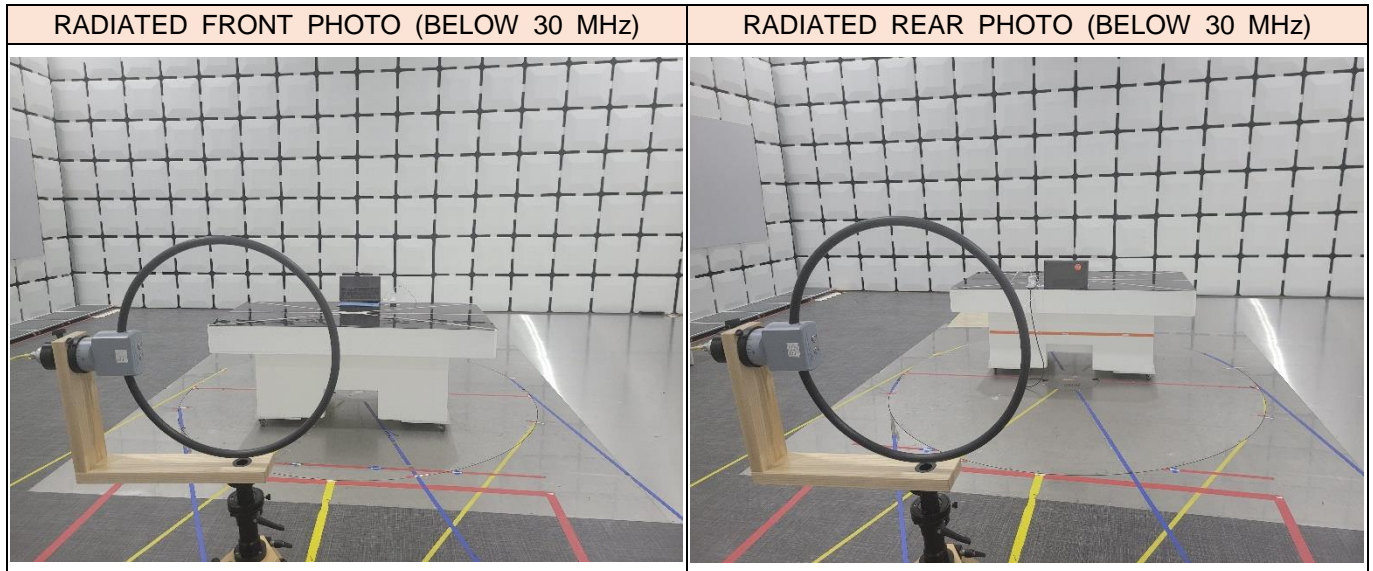

Setup Photo (NP950QED)

RADIATED RF MEASUREMENT SETUP (BELOW 30 MHz)

RADIATED RF MEASUREMENT SETUP (BELOW 1 GHz)

RADIATED RF MEASUREMENT SETUP (1 - 18 GHz)

RADIATED RF MEASUREMENT SETUP (18 - 40 GHz)

RADIATED RF MEASUREMENT SETUP FOR PORTABLE CONFIGURATION