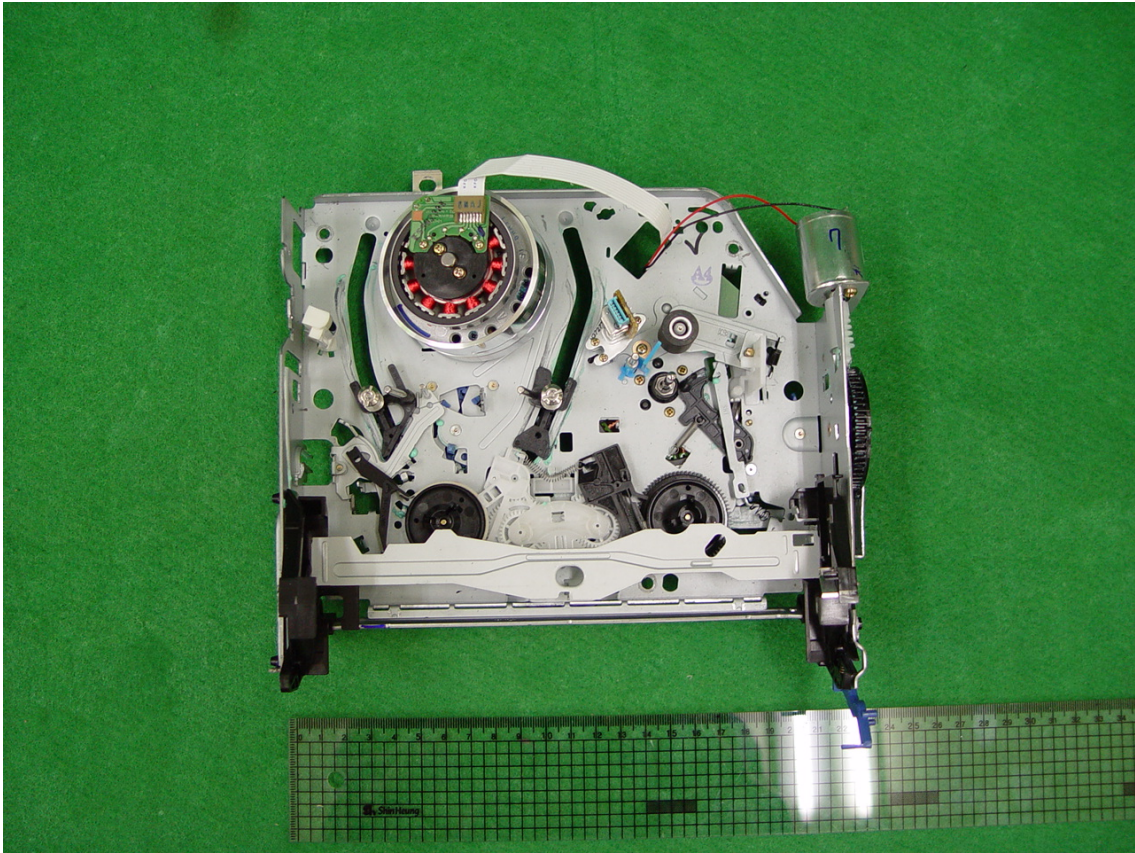

Photograph of VR8406

- FCC ID : A3L2004KHAN2

Top of VHS Deck Mechanism View

Bottom of VHS Deck Mechanism View

Photograph of TM-BLOCK

TM-BLOCK TYPE: TMZH2-002A

Top View

Bottom View