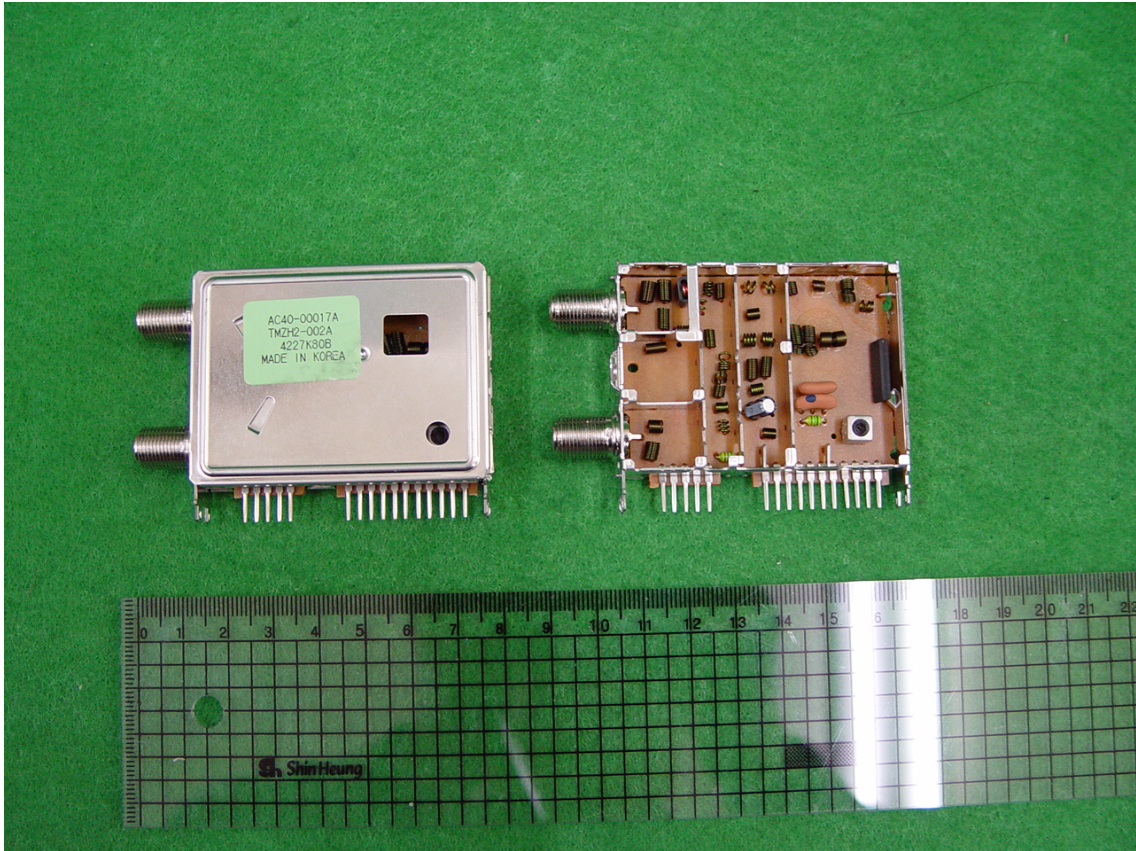

Photograph of VR8406

- FCC ID : A3L2004KHAN2

Top of VHS Deck Mechanism View

Bottom of VHS Deck Mechanism View

Photograph of TM-BLOCK

TM-BLOCK TYPE: TMZH2-002A

Top View

Bottom View