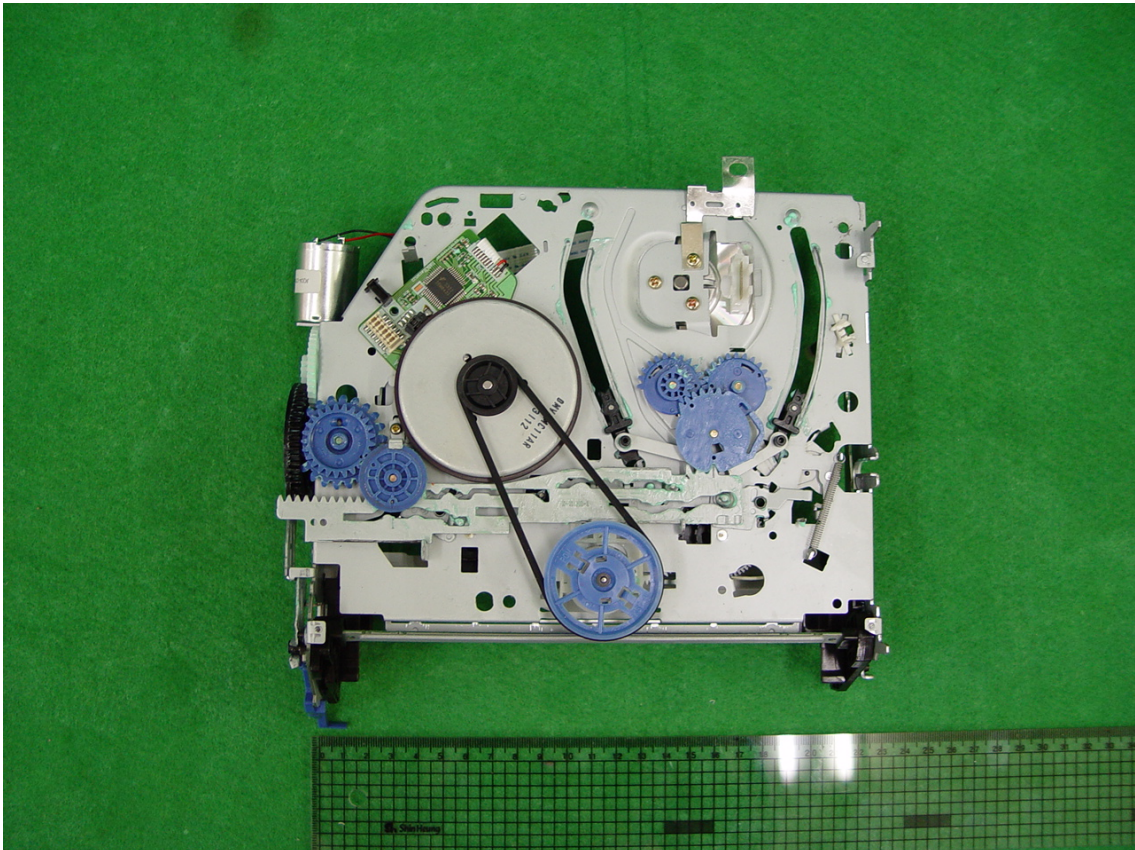

Photograph of VR8406

- FCC ID : A3L2004KHAN2

Top of VHS Deck Mechanism View

Bottom of VHS Deck Mechanism View

Photograph of TM-BLOCK

TM-BLOCK TYPE: TMZH2-002A

Top View

Bottom View