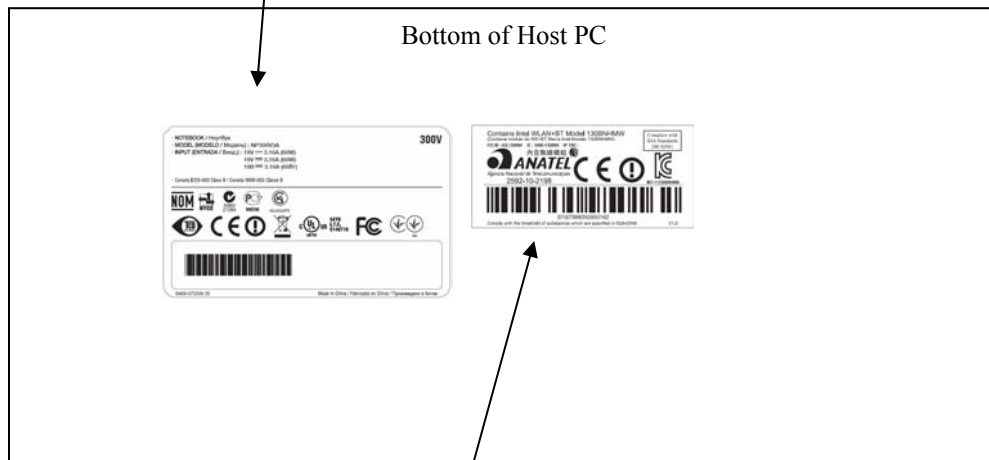

# FCC ID LABEL AND LOCATION

## Host PC ID Label

## Label Location

FCC / IC Label Location

Contains FCC ID : A3L130BNH  
IC : 649E-130BNH