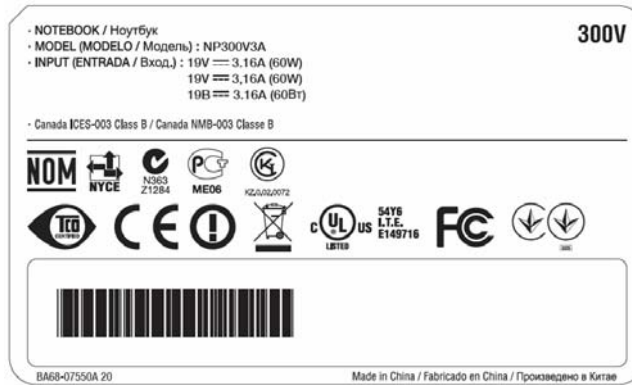

# FCC ID LABEL AND LOCATION

## Host PC ID Label

## Label Location

FCC / IC Label Location

Contains FCC ID : A3L130BNH  
IC : 649E-130BNH