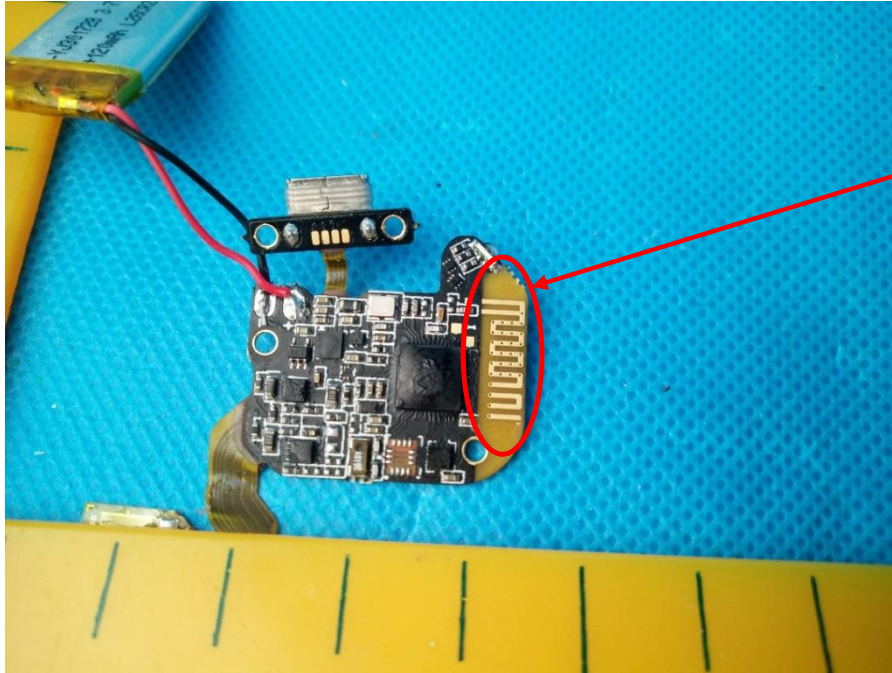

Appendix C

Date: 2018-06-20

FCC Report Number: 60.790.18.021.01, ISED Report Number: 60.960.18.024.01

Model No.(HVIN): PX102

Appendix C

Date: 2018-06-20

FCC Report Number: 60.790.18.021.01, ISED Report Number: 60.960.18.024.01

Model No.(HVIN):PX102

Appendix C

Date: 2018-06-20

FCC Report Number: 60.790.18.021.01, ISED Report Number: 60.960.18.024.01

Model No.(HVIN):PX102

BLE and ANT+ Antenna
2402-2480MHz

Appendix C

Date: 2018-06-20