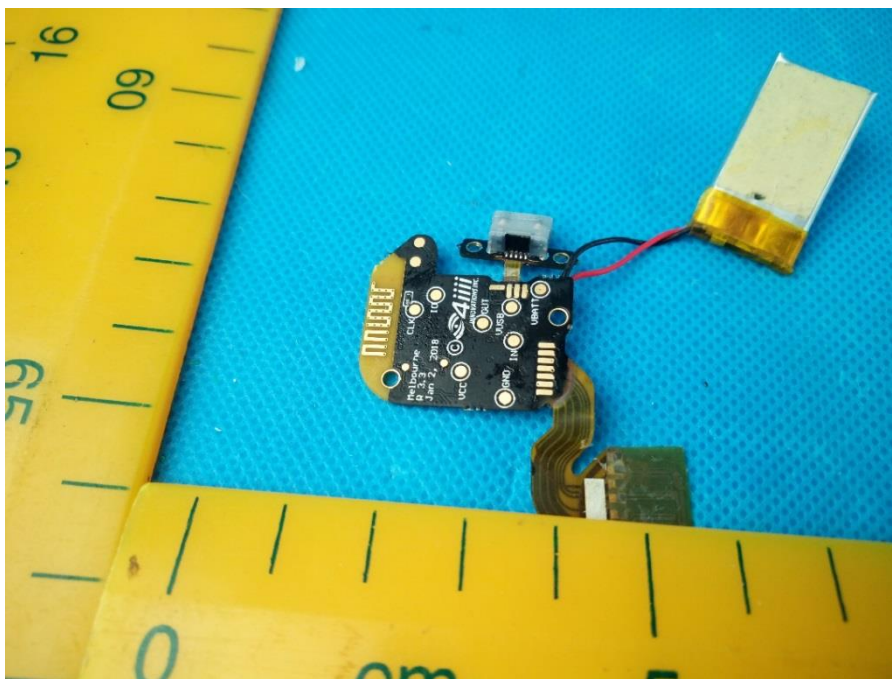

Appendix C

Date: 2018-06-20

FCC Report Number: 60.790.18.021.01, ISED Report Number: 60.960.18.024.01

Model No.(HVIN): PX102

Appendix C

Date: 2018-06-20

FCC Report Number: 60.790.18.021.01, ISED Report Number: 60.960.18.024.01

Model No.(HVIN):PX102

Appendix C

Date: 2018-06-20

FCC Report Number: 60.790.18.021.01, ISED Report Number: 60.960.18.024.01

Model No.(HVIN):PX102

BLE and ANT+ Antenna
2402-2480MHz

Appendix C

Date: 2018-06-20