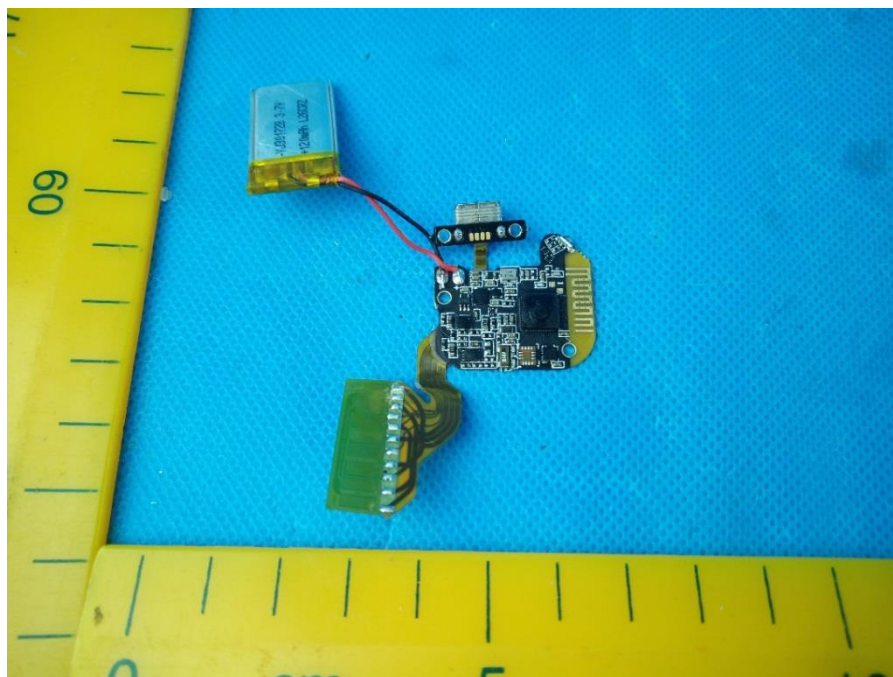

Appendix C

Date: 2018-06-20

FCC Report Number: 60.790.18.021.01, ISED Report Number: 60.960.18.024.01

Model No.(HVIN): PX102

Appendix C

Date: 2018-06-20

FCC Report Number: 60.790.18.021.01, ISED Report Number: 60.960.18.024.01

Model No.(HVIN):PX102

Appendix C

Date: 2018-06-20

FCC Report Number: 60.790.18.021.01, ISED Report Number: 60.960.18.024.01

Model No.(HVIN):PX102

BLE and ANT+ Antenna
2402-2480MHz

Appendix C

Date: 2018-06-20