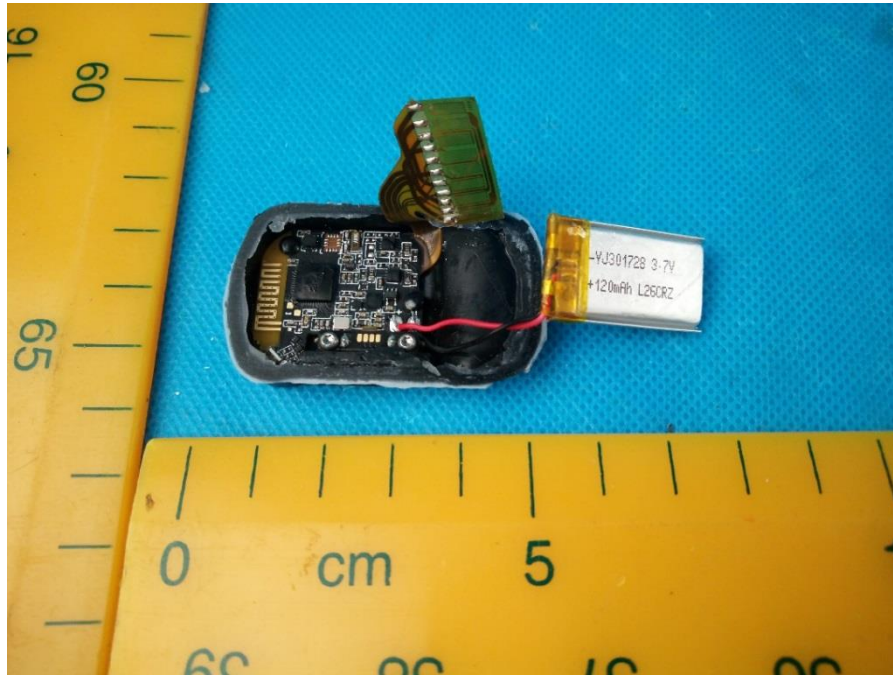

Appendix C

Date: 2018-06-20

FCC Report Number: 60.790.18.021.01, ISED Report Number: 60.960.18.024.01

Model No.(HVIN): PX102

Appendix C

Date: 2018-06-20

FCC Report Number: 60.790.18.021.01, ISED Report Number: 60.960.18.024.01

Model No.(HVIN):PX102

Appendix C

Date: 2018-06-20

FCC Report Number: 60.790.18.021.01, ISED Report Number: 60.960.18.024.01

Model No.(HVIN):PX102

BLE and ANT+ Antenna
2402-2480MHz

Appendix C

Date: 2018-06-20