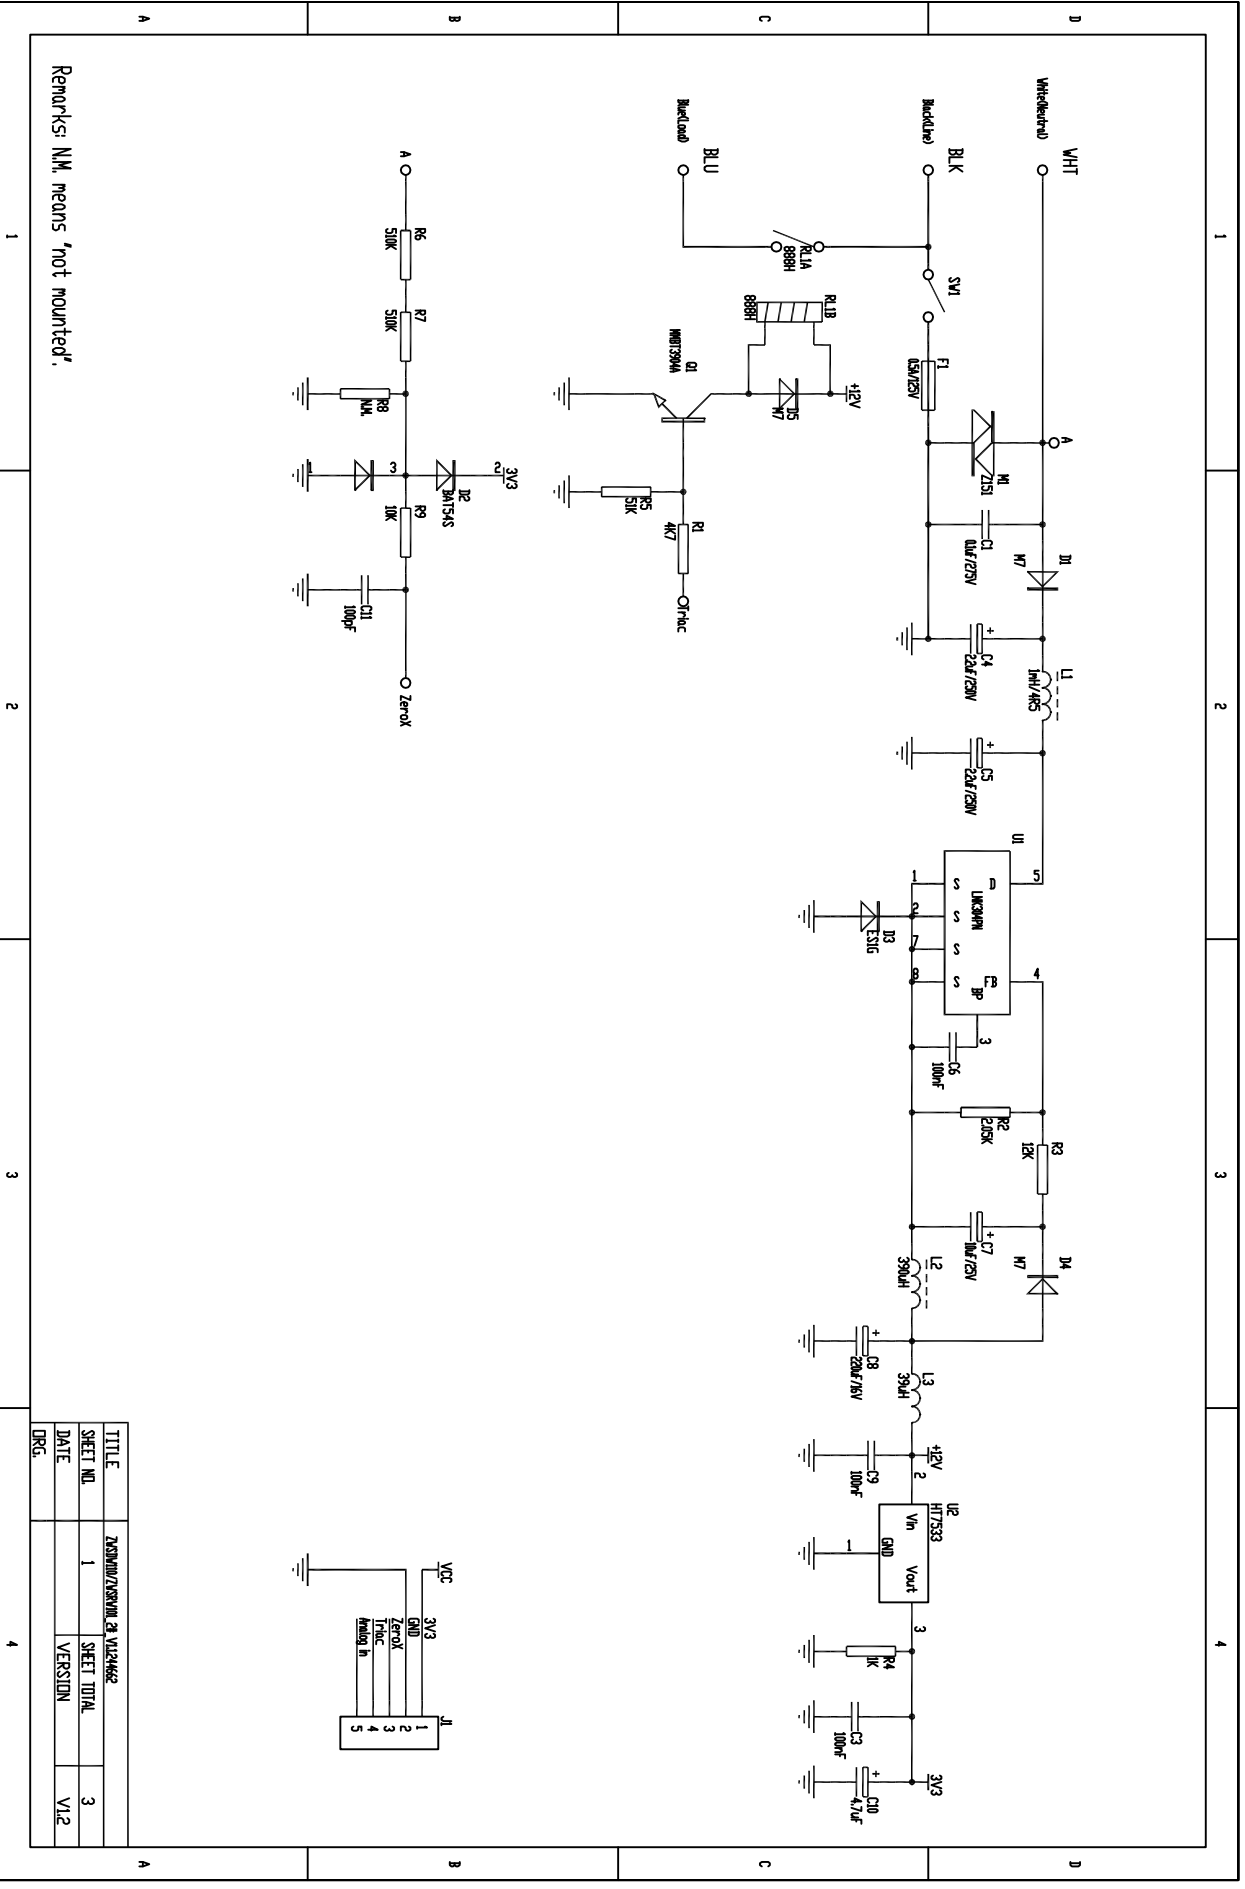

Title	ZWSRP101/ZVSDP101_24.244661	Sheet No.	2	Sheet Total	3
Date		Revision			V1.2
DRG.					

Remarks: NM, means 'not mounted'.

TITLE	ZANMINI/VERSMIL 28 V12/4662	SHEET TOTAL	3
SHEET NO.	1	VERSION	V1.2
DATE		DRG.	