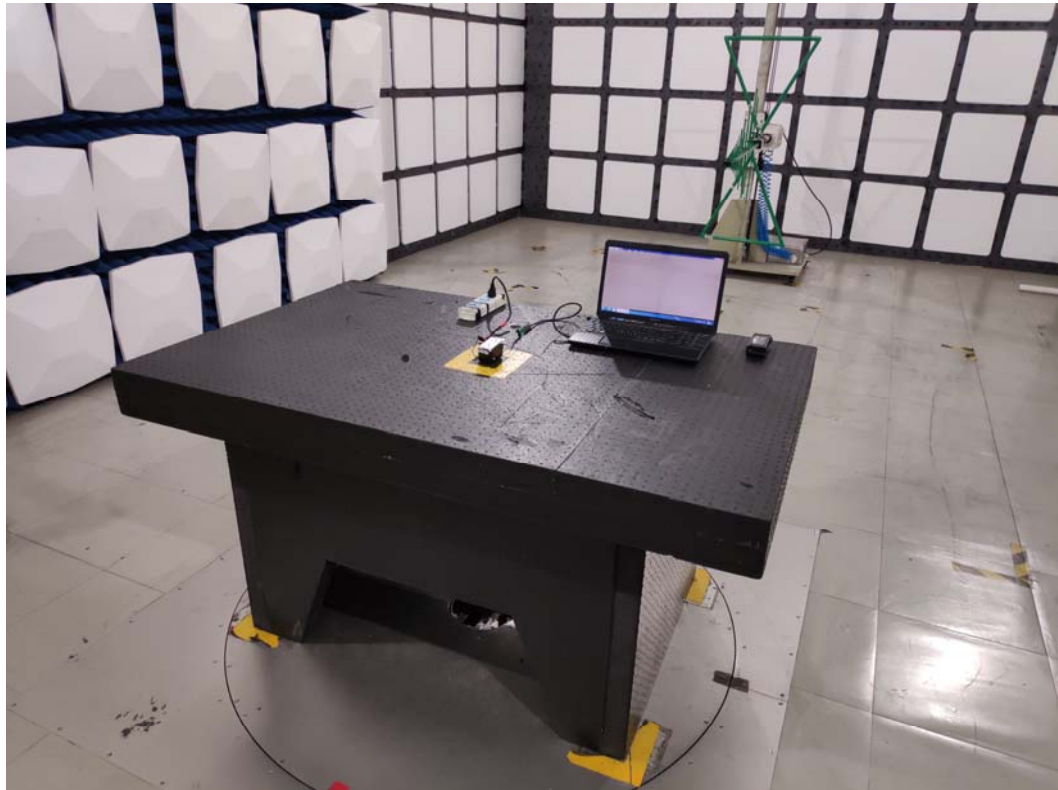

TEST SETUP PHOTOGRAPHS OF EUT

AC POWER LINE CONDUCTED EMISSION TEST

Front View

Side View

RADIATED EMISSION TEST

Below 1G

Above 1GHz