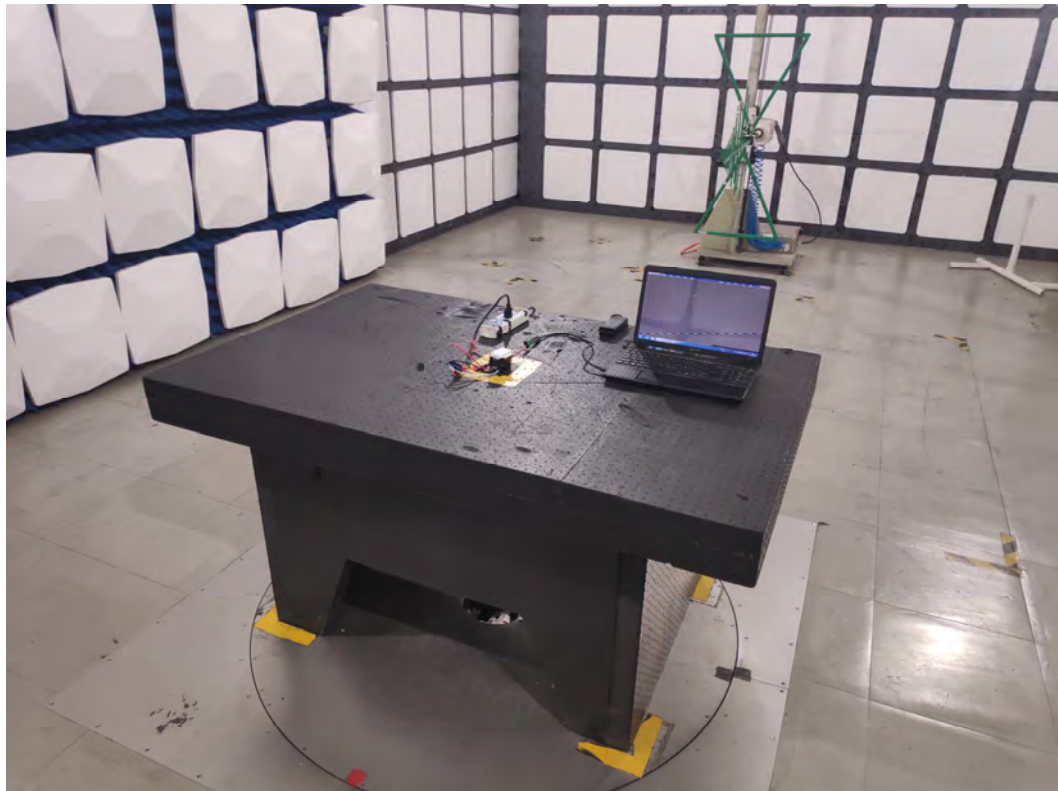

TEST SETUP PHOTOGRAPHS OF EUT

AC POWER LINE CONDUCTED EMISSION TEST

Front View

Side View

RADIATED EMISSION TEST

Below 1G

Above 1GHz