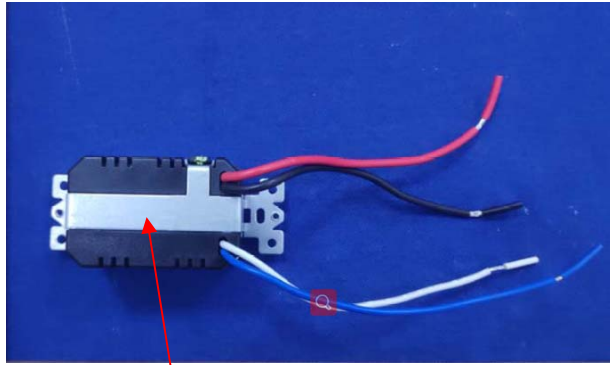

Model No.: WFSC8
Wireless Home Automation
8-Button Scene Controller

120VAC, 60Hz

1800W(15A), Resistive

1000W, Incandescent

1200VA, Standard Ballast

5A, Electronic Ballast

1/2HP, Motor

FCC ID: ZZH-WFSC8

IC: 23888-WFSC8

Use Copper Conductor

MADE IN CHINA

Label Here