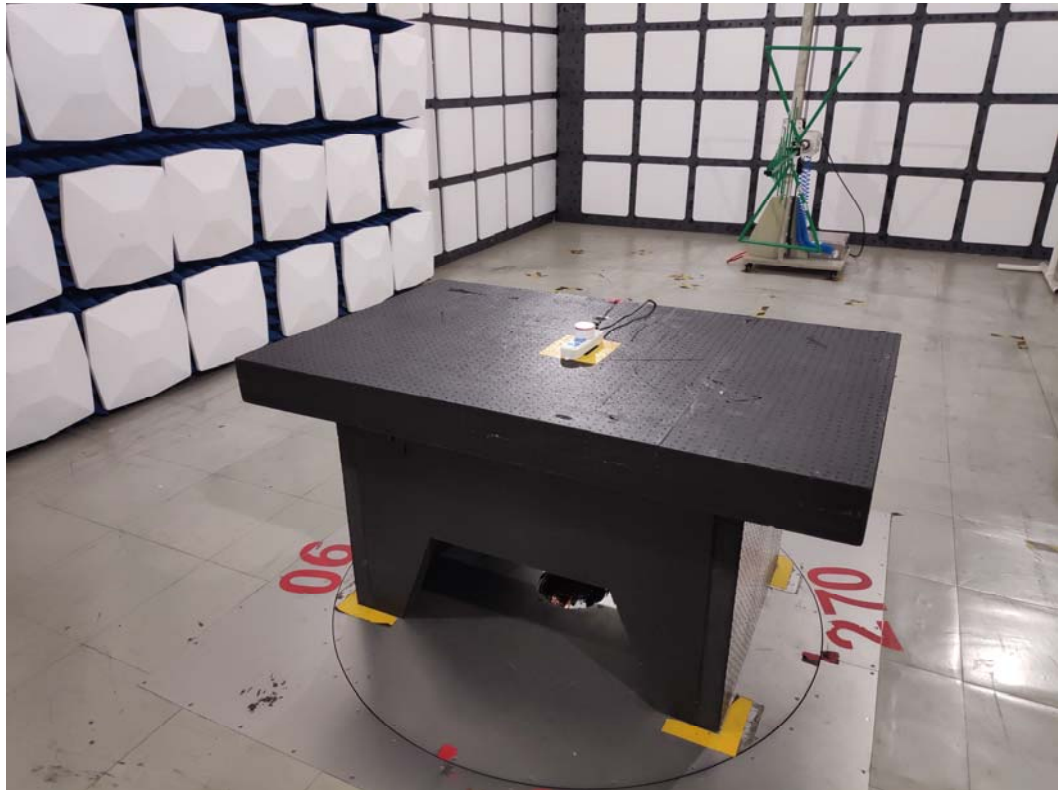

TEST SETUP PHOTOGRAPHS OF EUT

AC POWER LINE CONDUCTED EMISSION TEST

Front View

Side View

RADIATED EMISSION TEST

Below 1G

Above 1GHz