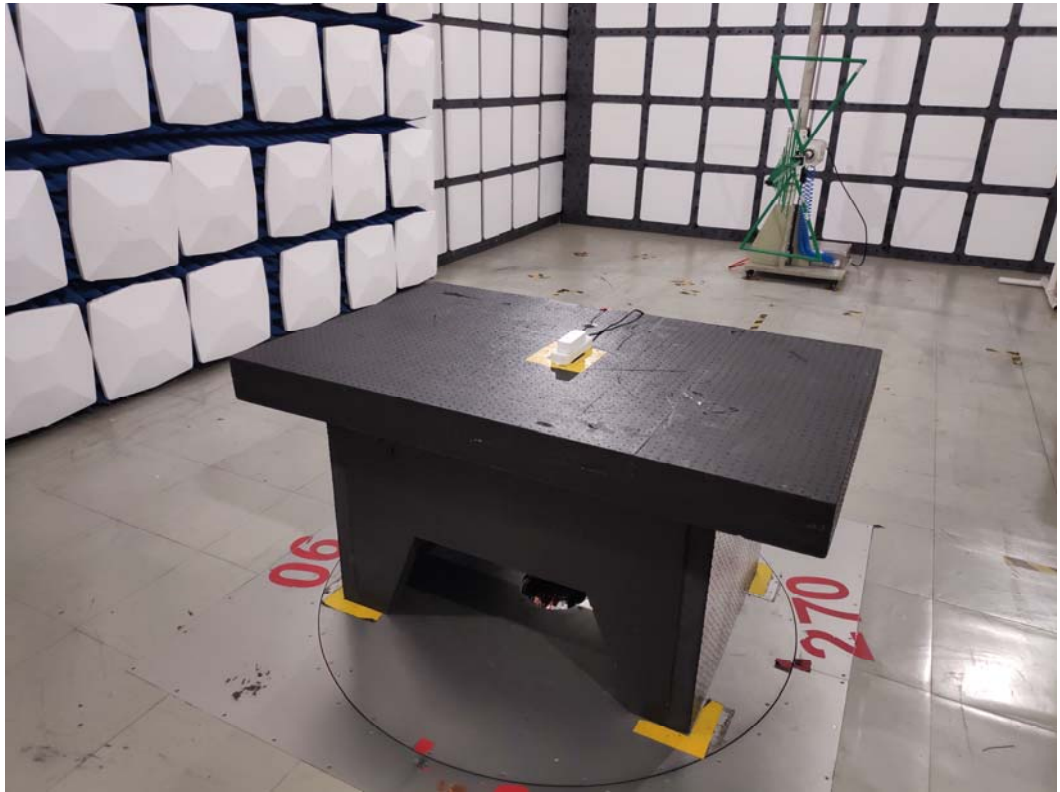

TEST SETUP PHOTOGRAPHS OF EUT

AC POWER LINE CONDUCTED EMISSION TEST

Front View

Side View

RADIATED EMISSION TEST

Below 1G

Above 1GHz