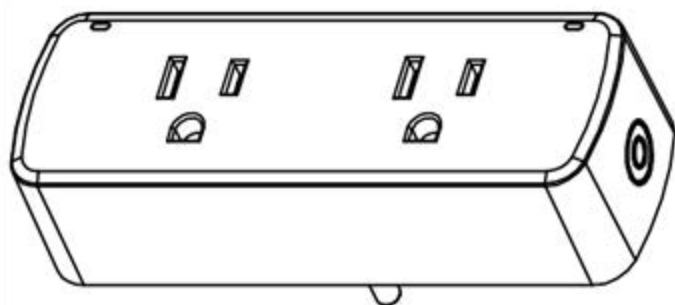

WIFI Smart Dual Plug Outlet

Cat.No.: WF15FP2M

Color: White

Voltage: 120V~60Hz

Resistive: 15A

Protocol:

IEEE 802.11b/g/n

Wireless Type:

2.4GHz

FCC ID: ZZH-WF15FP2M

Made In China