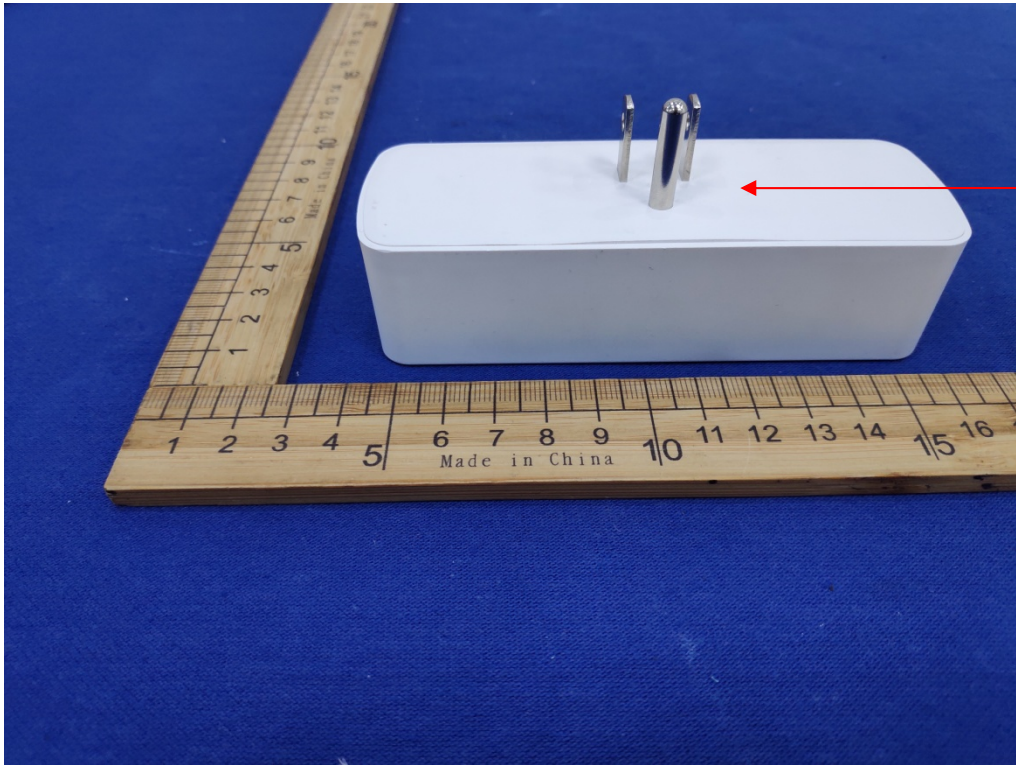

WIFI Smart Dual Plug Outlet

Cat.No.: WF15FP2M

Color: White

Voltage: 120V~60Hz

Resistive: 15A

Protocol:

IEEE 802.11b/g/n

Wireless Type:

2.4GHz

FCC ID: ZZH-WF15FP2M

Made In China

Label Location