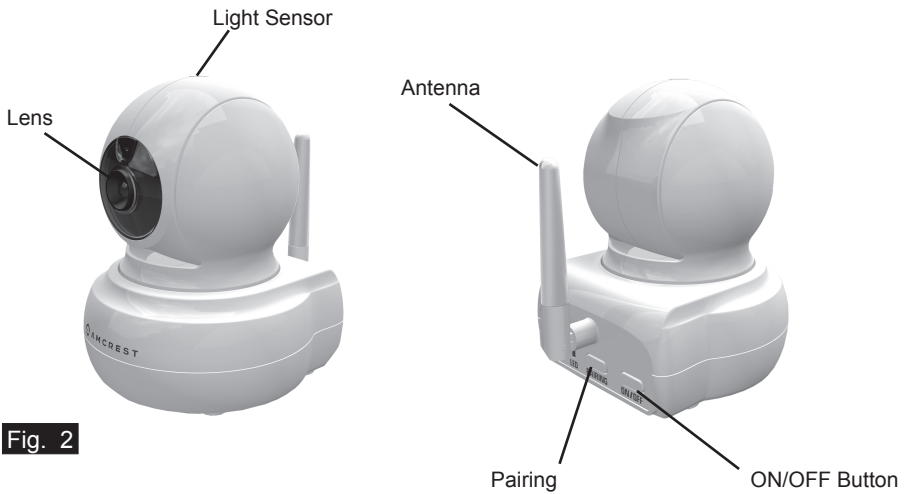

2.4 " Pan/Tilt

Video Baby Monitor

BC911
User's Manual

Product Layout Monitor

Fig. 1

Camera

Fig. 2