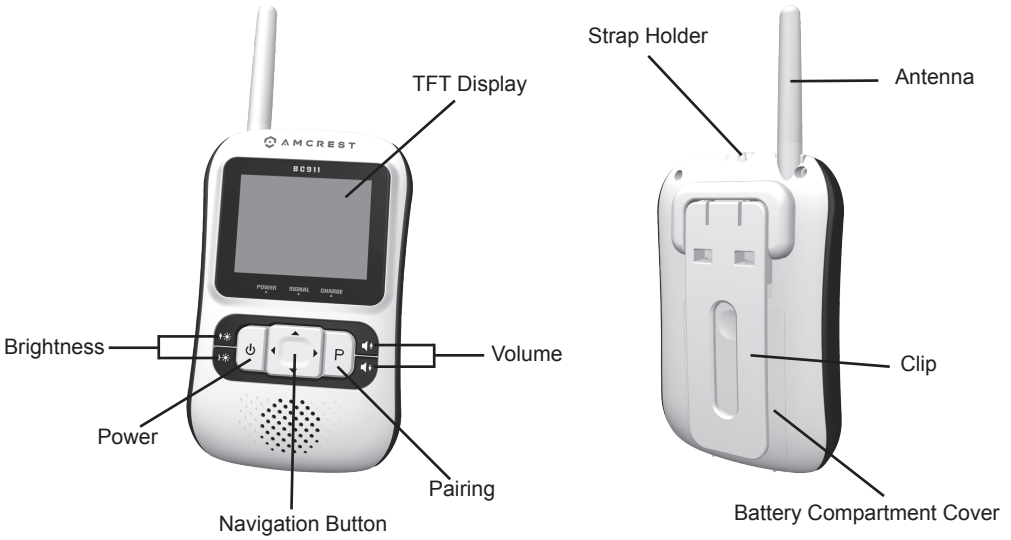

2.4 " Pan/Tilt

Video Baby Monitor

BC911
User's Manual

Product Layout Monitor

Fig. 1

Camera

Fig. 2