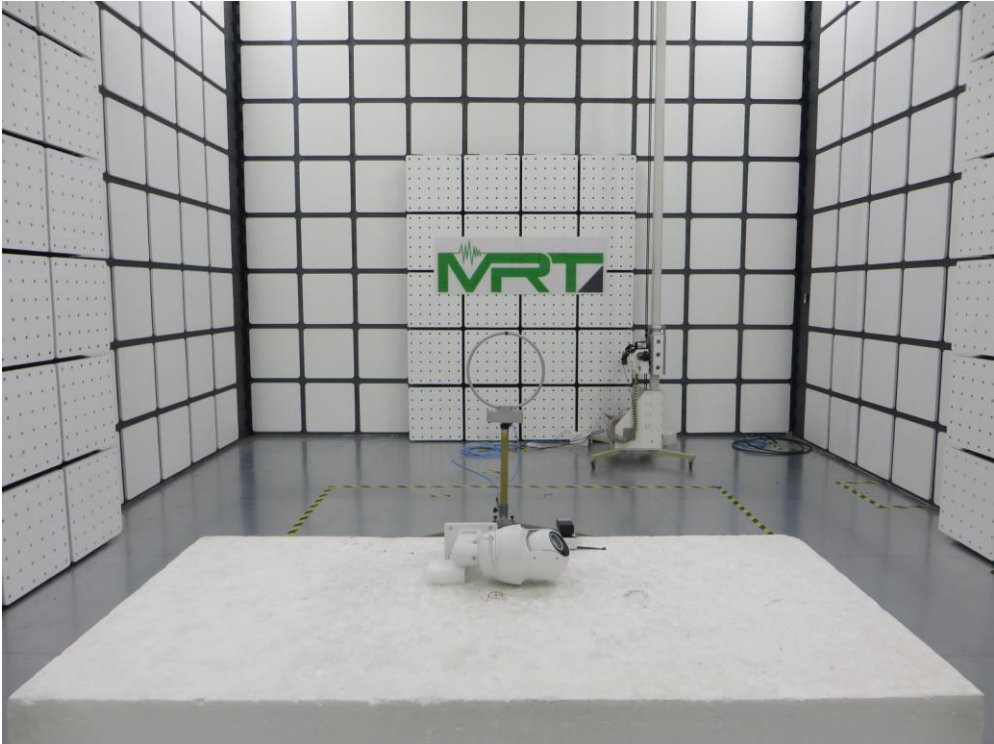

FCC Part15C & 15E Test Setup Photo

Description: Front View of Conducted Emission Test Setup for Power Port

Description: Back View of Conducted Emission Test Setup for Power Port

Description: Radiated Spurious Emission Test Setup for 9kHz ~ 30MHz

Description: Radiated Spurious Emission Test Setup for 30MHz ~ 1GHz

Description: Radiated Spurious Emission Test Setup for 1GHz ~ 18GHz

Description: Radiated Spurious Emission Test Setup for 18GHz ~ 40GHz