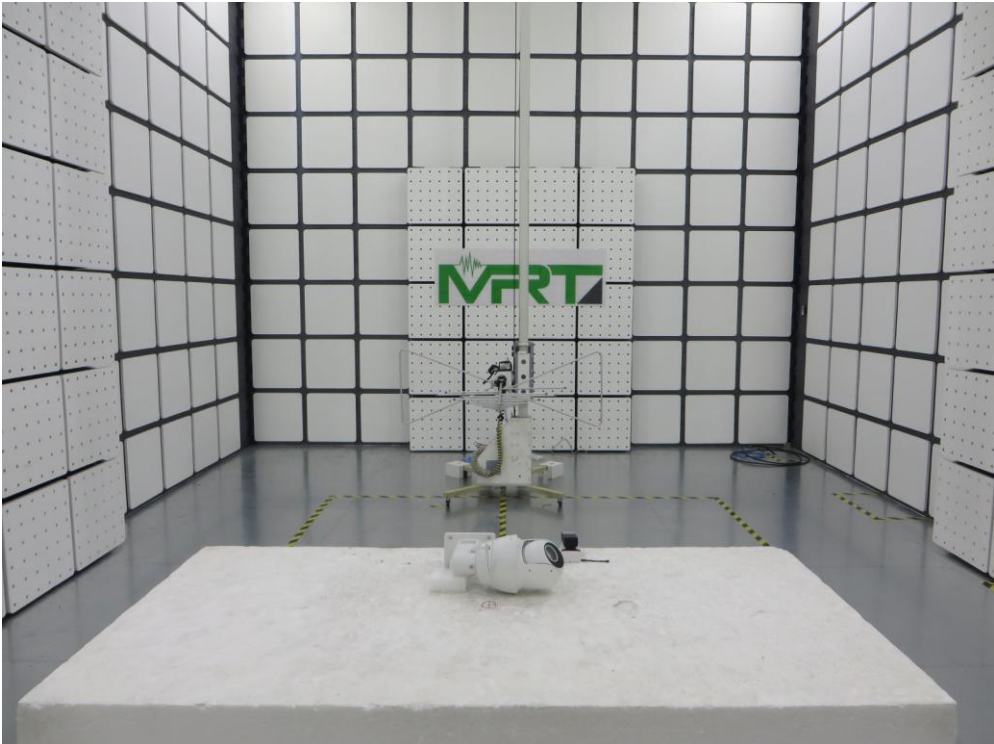

FCC Part15C & 15E Test Setup Photo

Description: Front View of Conducted Emission Test Setup for Power Port

Description: Back View of Conducted Emission Test Setup for Power Port

Description: Radiated Spurious Emission Test Setup for 9kHz ~ 30MHz

Description: Radiated Spurious Emission Test Setup for 30MHz ~ 1GHz

Description: Radiated Spurious Emission Test Setup for 1GHz ~ 18GHz

Description: Radiated Spurious Emission Test Setup for 18GHz ~ 40GHz