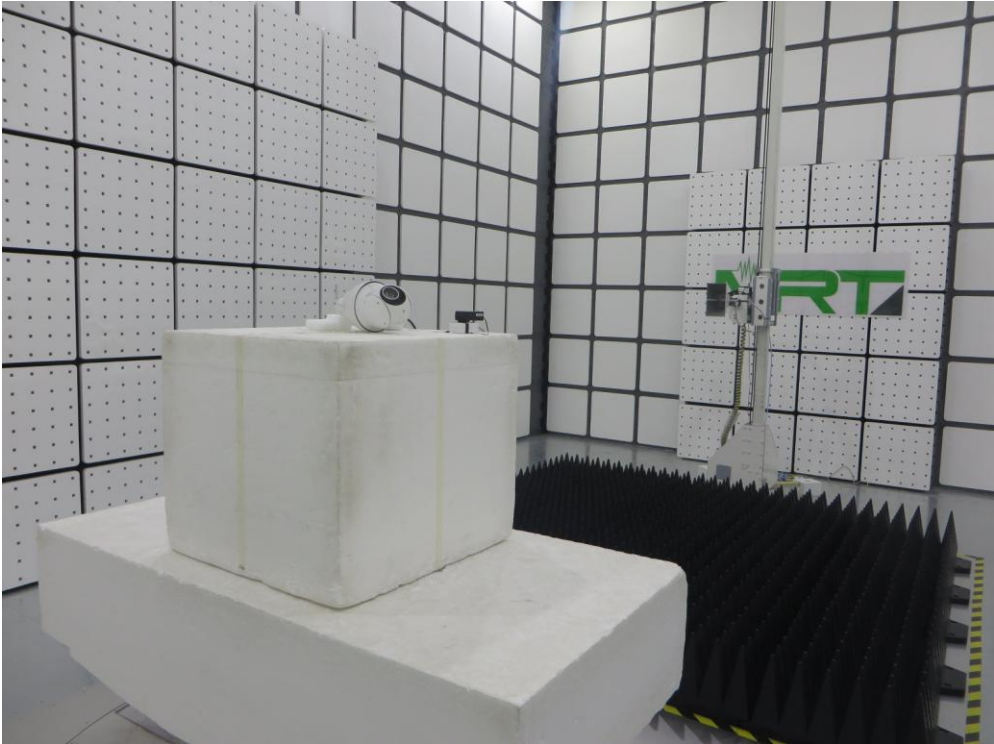

FCC Part15C & 15E Test Setup Photo

Description: Front View of Conducted Emission Test Setup for Power Port

Description: Back View of Conducted Emission Test Setup for Power Port

Description: Radiated Spurious Emission Test Setup for 9kHz ~ 30MHz

Description: Radiated Spurious Emission Test Setup for 30MHz ~ 1GHz

Description: Radiated Spurious Emission Test Setup for 1GHz ~ 18GHz

Description: Radiated Spurious Emission Test Setup for 18GHz ~ 40GHz