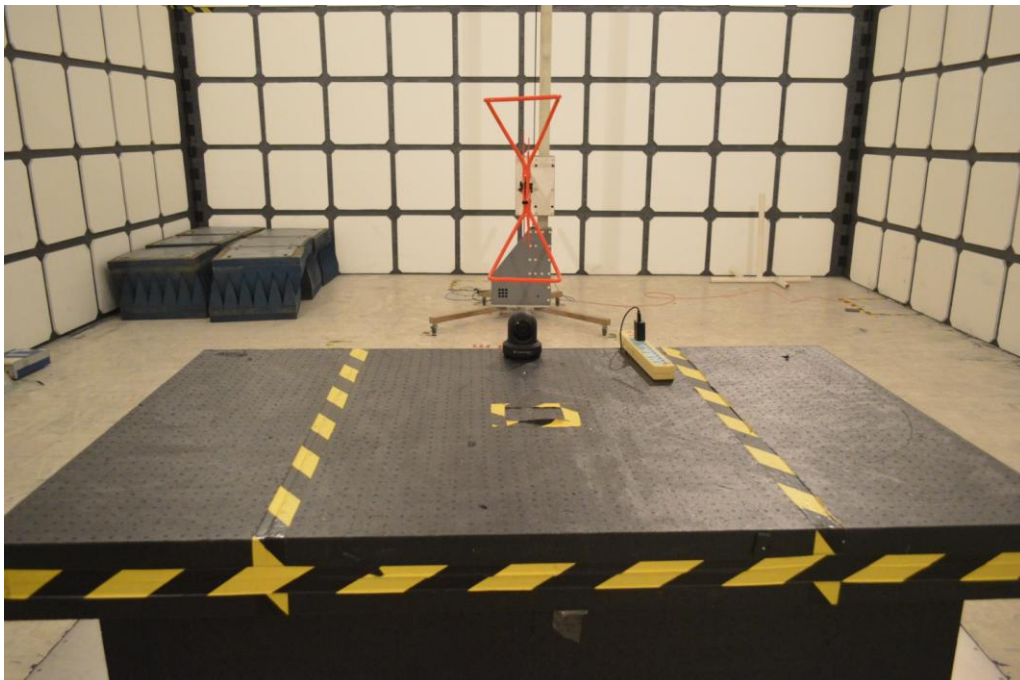

TEST SETUP PHOTOGRAPHS OF EUT

RADIATED EMISSION TEST

9KHz~30MHz

30MHz~1000MHz

CERPASS TECHNOLOGY (SUZHOU)CO., LTD
1GHz~18GMHz

18GHz~40GMHz

CERPASS TECHNOLOGY (SUZHOU)CO., LTD
CONDUCTED EMISSION TEST