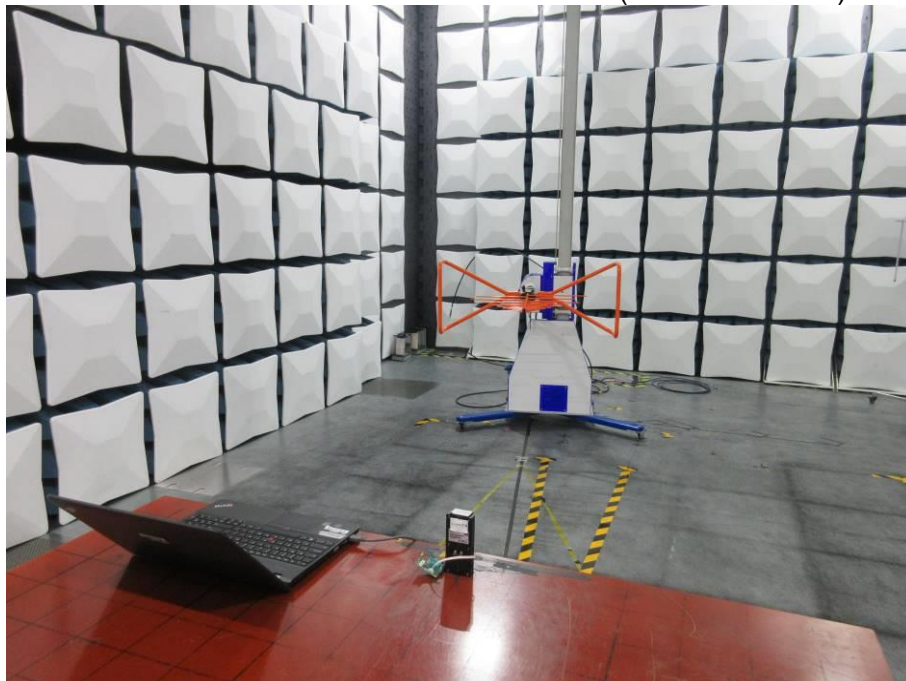

Appendix III

Setup Photographs

RADIATED RF MEASUREMENT SETUP (9KHz ~ 30 MHz)

RADIATED RF MEASUREMENT SETUP (30MHz ~ 1 GHz)

RADIATED RF MEASUREMENT SETUP (ABOVE 1 GHz- X axis)

RADIATED RF MEASUREMENT SETUP (ABOVE 1 GHz- Y axis)

RADIATED RF MEASUREMENT SETUP (ABOVE 1 GHz- Z axis)

POWERLINE CONDUCTED EMISSIONS MEASUREMENT SETUP