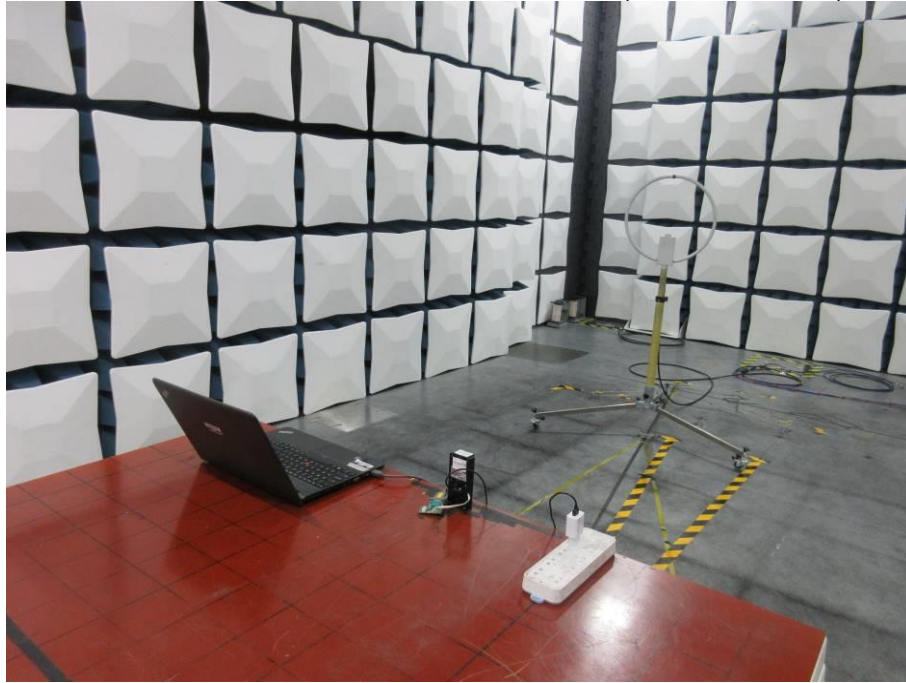

Appendix III

Setup Photographs

RADIATED RF MEASUREMENT SETUP (9KHz ~ 30 MHz)

RADIATED RF MEASUREMENT SETUP (30MHz ~ 1 GHz)

RADIATED RF MEASUREMENT SETUP (ABOVE 1 GHz- X axis)

RADIATED RF MEASUREMENT SETUP (ABOVE 1 GHz- Y axis)

RADIATED RF MEASUREMENT SETUP (ABOVE 1 GHz- Z axis)

POWERLINE CONDUCTED EMISSIONS MEASUREMENT SETUP