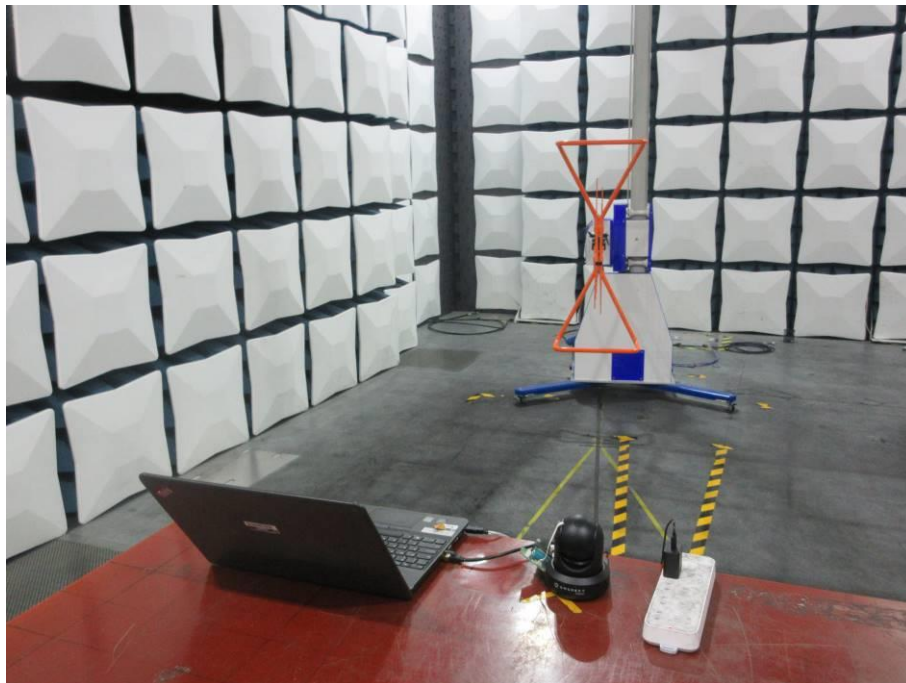

Appendix III

Setup Photographs

RADIATED RF MEASUREMENT SETUP (9KHz ~ 30 MHz)

RADIATED RF MEASUREMENT SETUP (30MHz ~ 1 GHz)

RADIATED RF MEASUREMENT SETUP (ABOVE 1 GHz- X axis)

RADIATED RF MEASUREMENT SETUP (ABOVE 1 GHz- Y axis)

RADIATED RF MEASUREMENT SETUP (ABOVE 1 GHz- Z axis)

POWERLINE CONDUCTED EMISSIONS MEASUREMENT SETUP