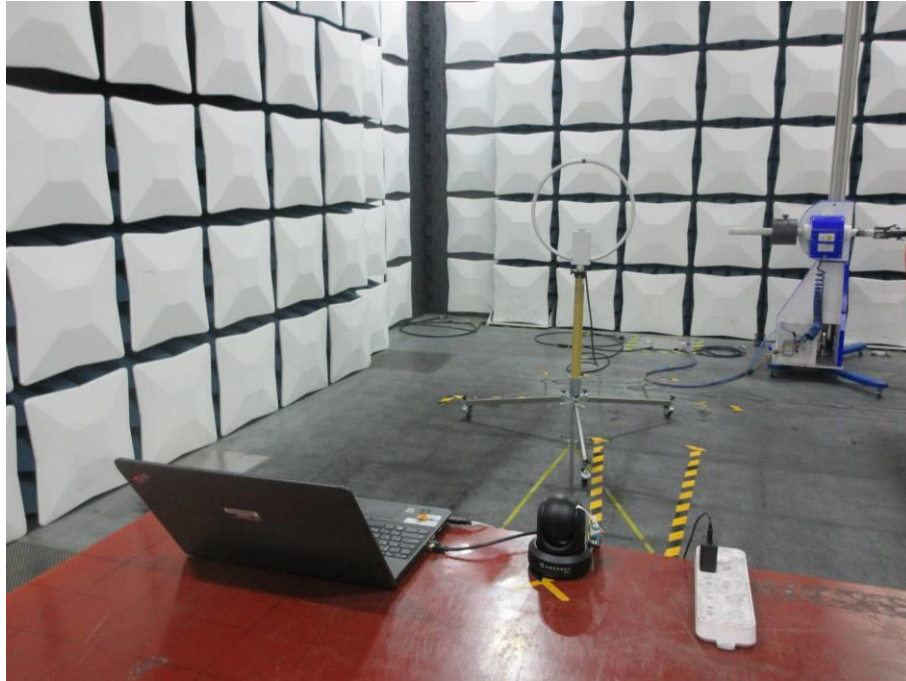

Appendix III

Setup Photographs

RADIATED RF MEASUREMENT SETUP (9KHz ~ 30 MHz)

RADIATED RF MEASUREMENT SETUP (30MHz ~ 1 GHz)

RADIATED RF MEASUREMENT SETUP (ABOVE 1 GHz- X axis)

RADIATED RF MEASUREMENT SETUP (ABOVE 1 GHz- Y axis)

RADIATED RF MEASUREMENT SETUP (ABOVE 1 GHz- Z axis)

POWERLINE CONDUCTED EMISSIONS MEASUREMENT SETUP