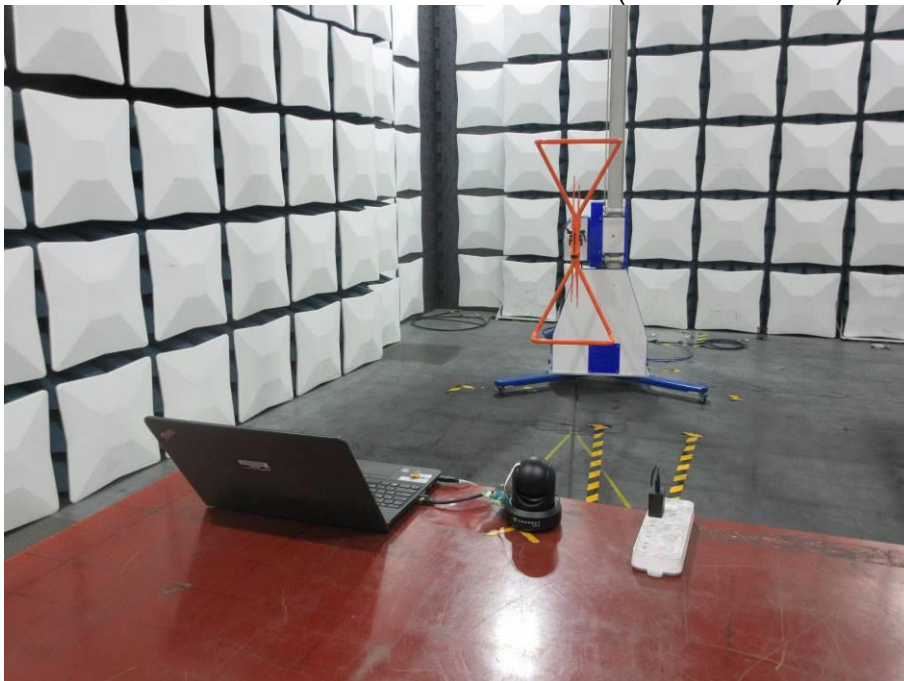

Appendix III

Setup Photographs

RADIATED RF MEASUREMENT SETUP (9KHz ~ 30 MHz)

RADIATED RF MEASUREMENT SETUP (30MHz ~ 1 GHz)

RADIATED RF MEASUREMENT SETUP (ABOVE 1 GHz- X axis)

RADIATED RF MEASUREMENT SETUP (ABOVE 1 GHz- Y axis)

RADIATED RF MEASUREMENT SETUP (ABOVE 1 GHz- Z axis)

POWERLINE CONDUCTED EMISSIONS MEASUREMENT SETUP