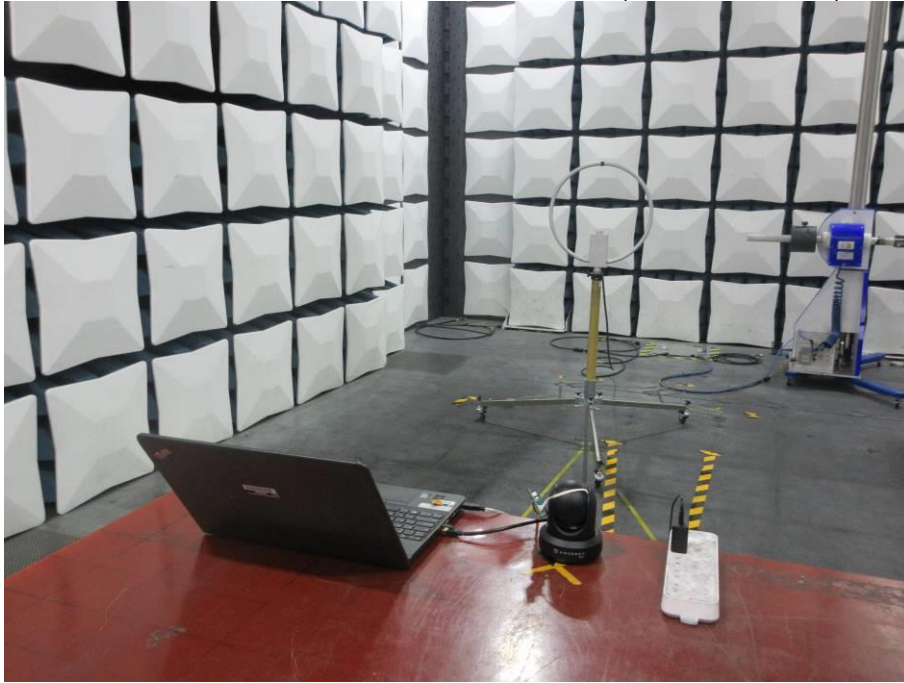

Appendix III

Setup Photographs

RADIATED RF MEASUREMENT SETUP (9KHz ~ 30 MHz)

RADIATED RF MEASUREMENT SETUP (30MHz ~ 1 GHz)

RADIATED RF MEASUREMENT SETUP (ABOVE 1 GHz- X axis)

RADIATED RF MEASUREMENT SETUP (ABOVE 1 GHz- Y axis)

RADIATED RF MEASUREMENT SETUP (ABOVE 1 GHz- Z axis)

POWERLINE CONDUCTED EMISSIONS MEASUREMENT SETUP