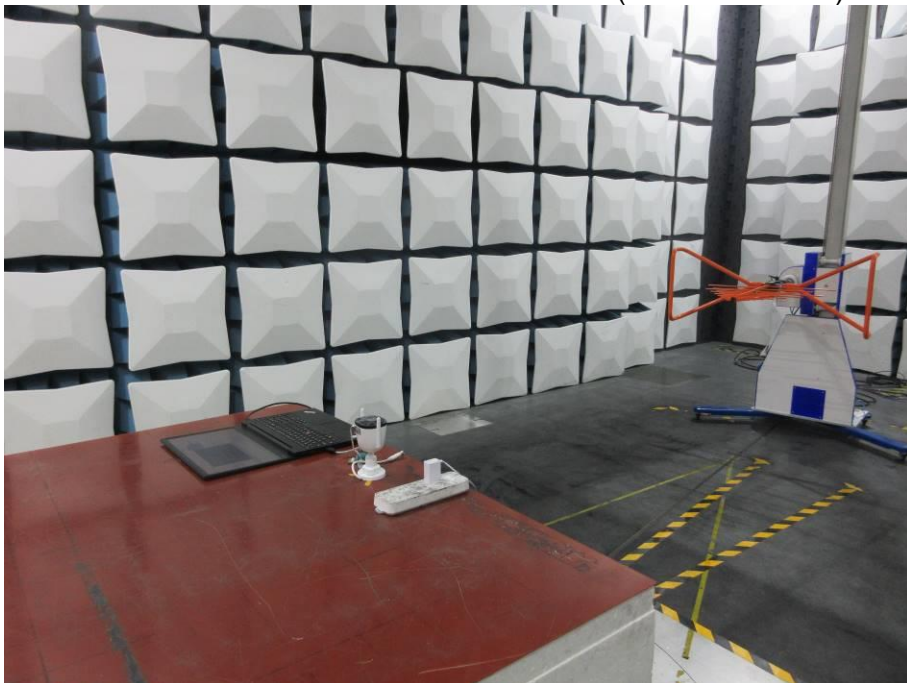

Appendix III

Setup Photographs

RADIATED RF MEASUREMENT SETUP (9kHz ~ 30 MHz)

RADIATED RF MEASUREMENT SETUP (30MHz ~ 1 GHz)

RADIATED RF MEASUREMENT SETUP (ABOVE 1 GHz- X axis)

RADIATED RF MEASUREMENT SETUP (ABOVE 1 GHz- Y axis)

RADIATED RF MEASUREMENT SETUP (ABOVE 1 GHz- Z axis)

POWERLINE CONDUCTED EMISSIONS MEASUREMENT SETUP