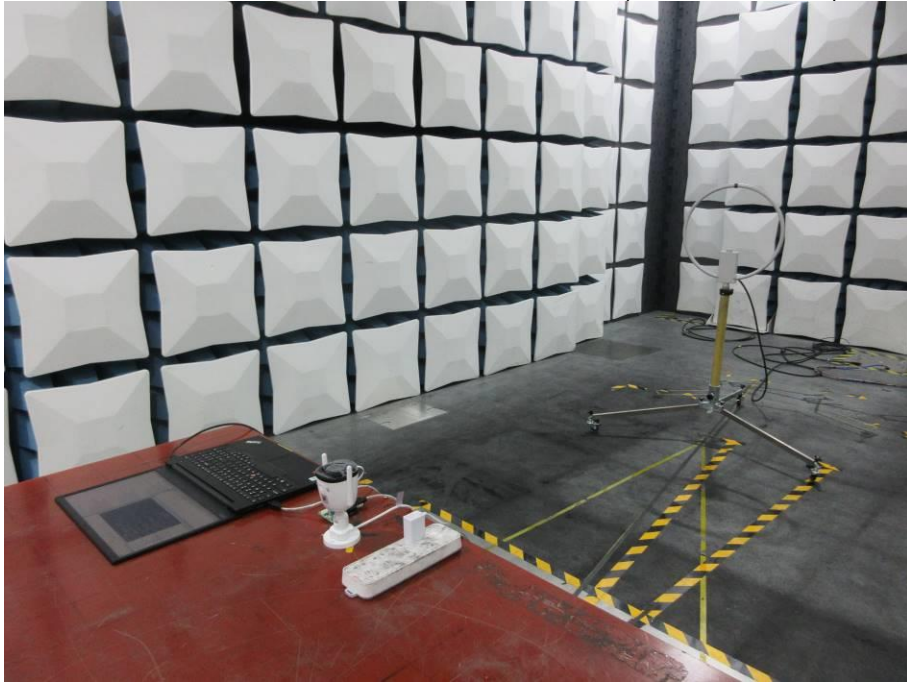

Appendix III

Setup Photographs

RADIATED RF MEASUREMENT SETUP (9kHz ~ 30 MHz)

RADIATED RF MEASUREMENT SETUP (30MHz ~ 1 GHz)

RADIATED RF MEASUREMENT SETUP (ABOVE 1 GHz- X axis)

RADIATED RF MEASUREMENT SETUP (ABOVE 1 GHz- Y axis)

RADIATED RF MEASUREMENT SETUP (ABOVE 1 GHz- Z axis)

POWERLINE CONDUCTED EMISSIONS MEASUREMENT SETUP