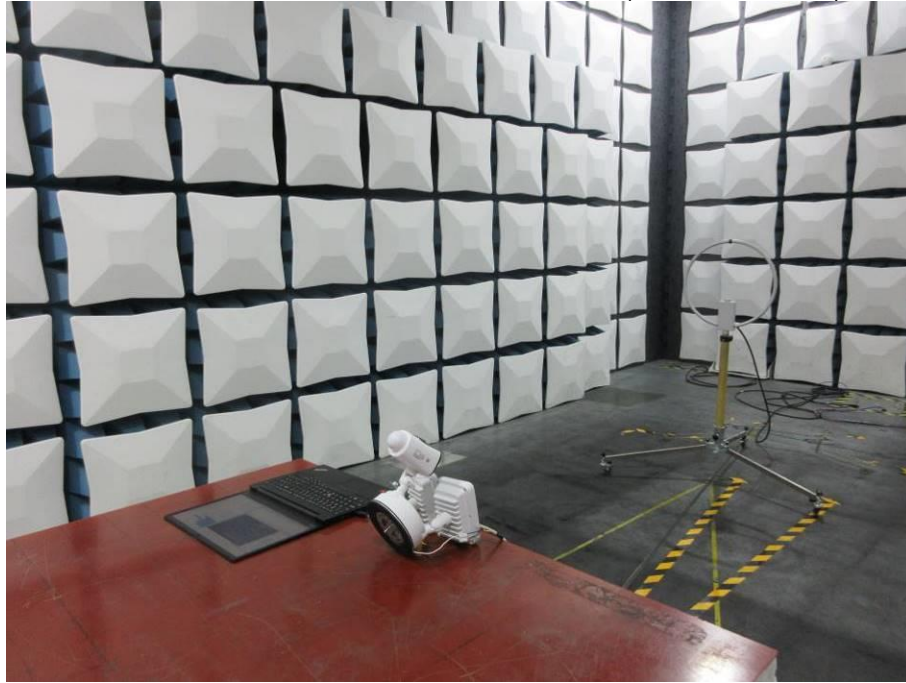

Appendix III

Setup Photographs

RADIATED RF MEASUREMENT SETUP (9kHz ~ 30 MHz)

RADIATED RF MEASUREMENT SETUP (30MHz ~ 1 GHz)

RADIATED RF MEASUREMENT SETUP (ABOVE 1 GHz- X axis)

RADIATED RF MEASUREMENT SETUP (ABOVE 1 GHz- Y axis)

RADIATED RF MEASUREMENT SETUP (ABOVE 1 GHz- Z axis)

POWERLINE CONDUCTED EMISSIONS MEASUREMENT SETUP