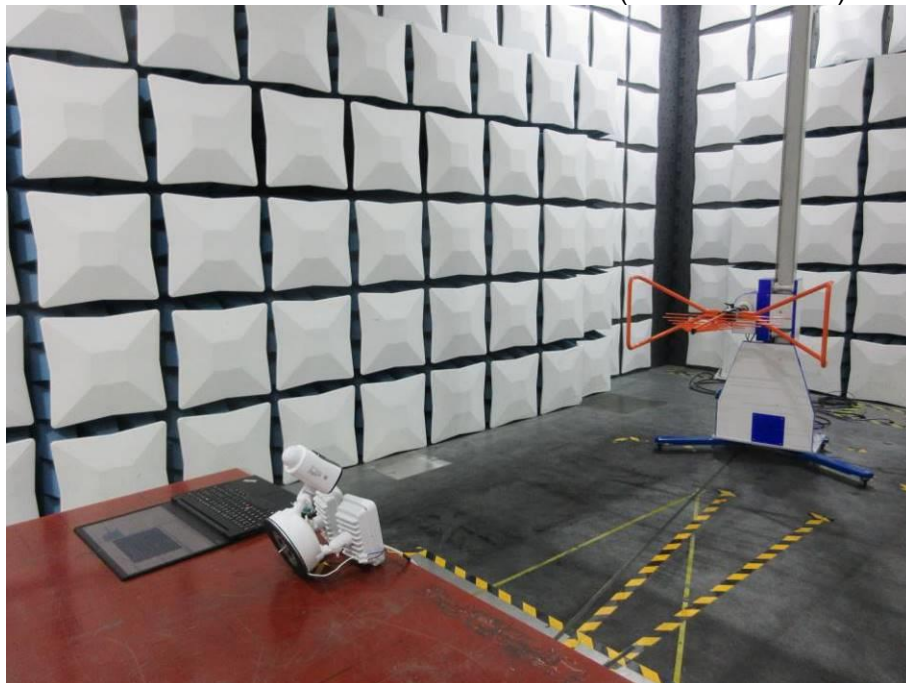

Appendix III

Setup Photographs

RADIATED RF MEASUREMENT SETUP (9kHz ~ 30 MHz)

RADIATED RF MEASUREMENT SETUP (30MHz ~ 1 GHz)

RADIATED RF MEASUREMENT SETUP (ABOVE 1 GHz- X axis)

RADIATED RF MEASUREMENT SETUP (ABOVE 1 GHz- Y axis)

RADIATED RF MEASUREMENT SETUP (ABOVE 1 GHz- Z axis)

POWERLINE CONDUCTED EMISSIONS MEASUREMENT SETUP