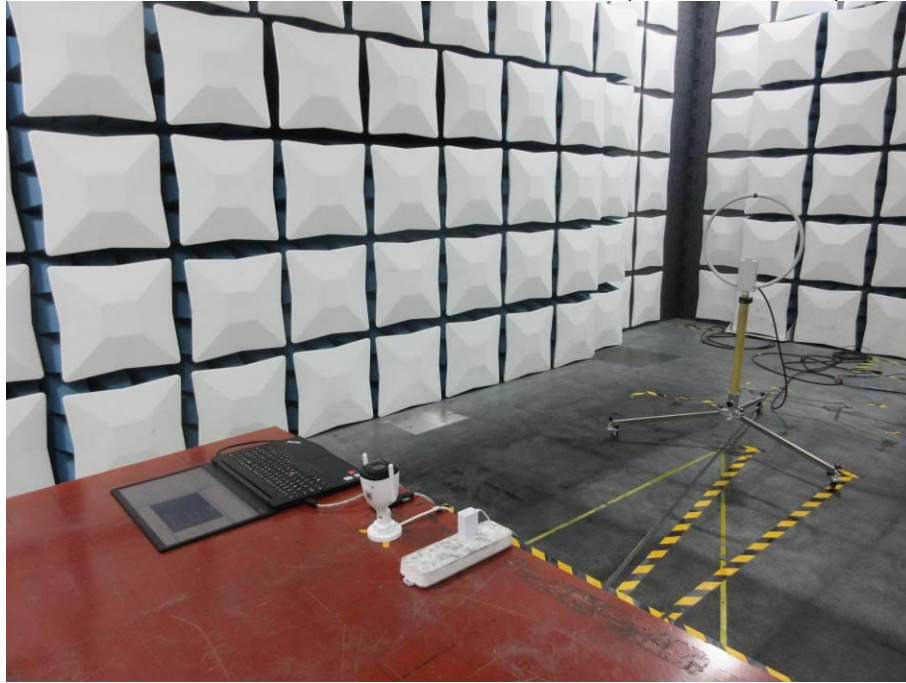

### **Setup Photographs**

RADIATED RF MEASUREMENT SETUP (9kHz ~ 30 MHz)

RADIATED RF MEASUREMENT SETUP (30MHz ~ 1 GHz)

RADIATED RF MEASUREMENT SETUP (ABOVE 1 GHz- X axis)

RADIATED RF MEASUREMENT SETUP (ABOVE 1 GHz- Y axis)

RADIATED RF MEASUREMENT SETUP (ABOVE 1 GHz- Z axis)

POWERLINE CONDUCTED EMISSIONS MEASUREMENT SETUP