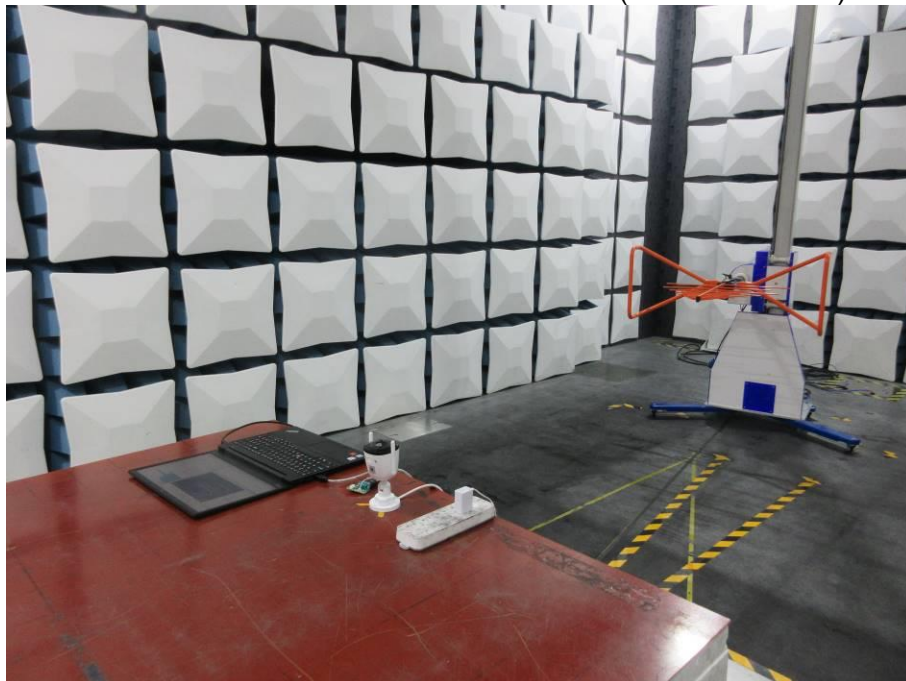

### **Setup Photographs**

RADIATED RF MEASUREMENT SETUP (9kHz ~ 30 MHz)

RADIATED RF MEASUREMENT SETUP (30MHz ~ 1 GHz)

RADIATED RF MEASUREMENT SETUP (ABOVE 1 GHz- X axis)

RADIATED RF MEASUREMENT SETUP (ABOVE 1 GHz- Y axis)

RADIATED RF MEASUREMENT SETUP (ABOVE 1 GHz- Z axis)

POWERLINE CONDUCTED EMISSIONS MEASUREMENT SETUP