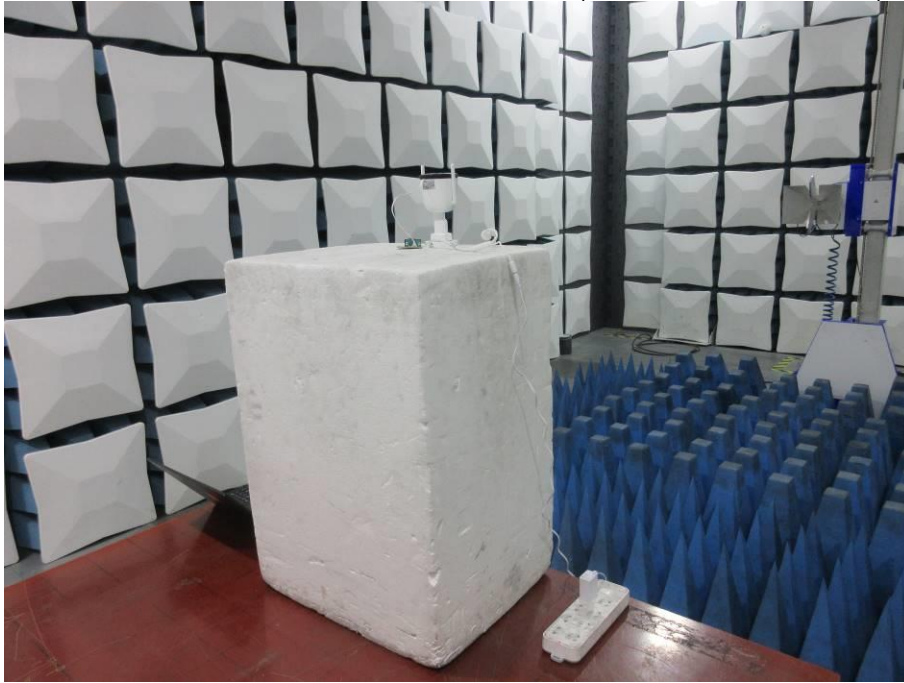

### **Setup Photographs**

RADIATED RF MEASUREMENT SETUP (9kHz ~ 30 MHz)

RADIATED RF MEASUREMENT SETUP (30MHz ~ 1 GHz)

RADIATED RF MEASUREMENT SETUP (ABOVE 1 GHz- X axis)

RADIATED RF MEASUREMENT SETUP (ABOVE 1 GHz- Y axis)

RADIATED RF MEASUREMENT SETUP (ABOVE 1 GHz- Z axis)

POWERLINE CONDUCTED EMISSIONS MEASUREMENT SETUP