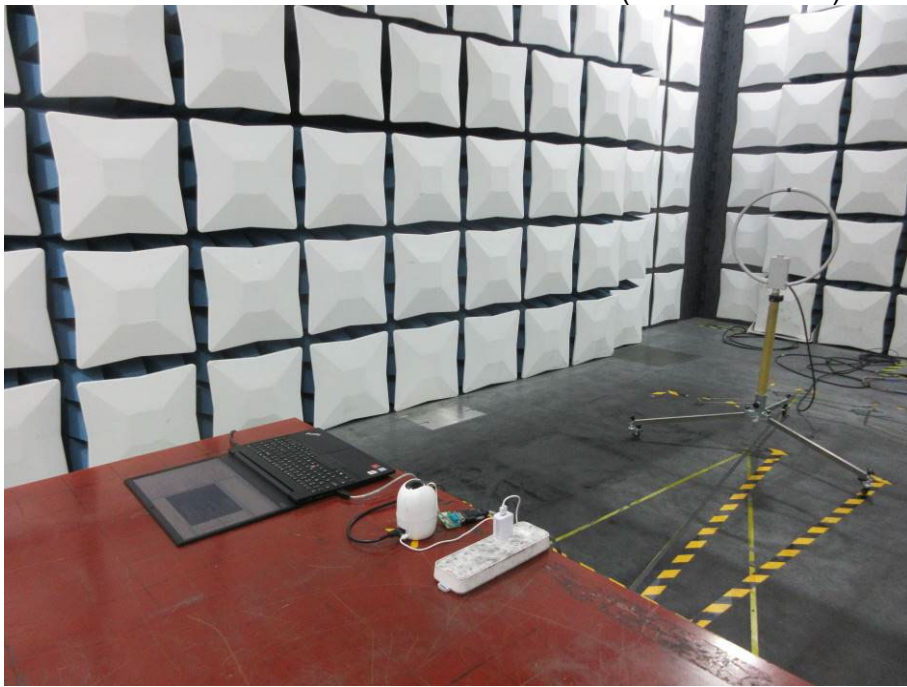

Appendix III

Setup Photographs

RADIATED RF MEASUREMENT SETUP (9kHz ~ 30 MHz)

RADIATED RF MEASUREMENT SETUP (30MHz ~ 1 GHz)

RADIATED RF MEASUREMENT SETUP (ABOVE 1 GHz- X axis)

RADIATED RF MEASUREMENT SETUP (ABOVE 1 GHz- Y axis)

RADIATED RF MEASUREMENT SETUP (ABOVE 1 GHz- Z axis)

POWERLINE CONDUCTED EMISSIONS MEASUREMENT SETUP