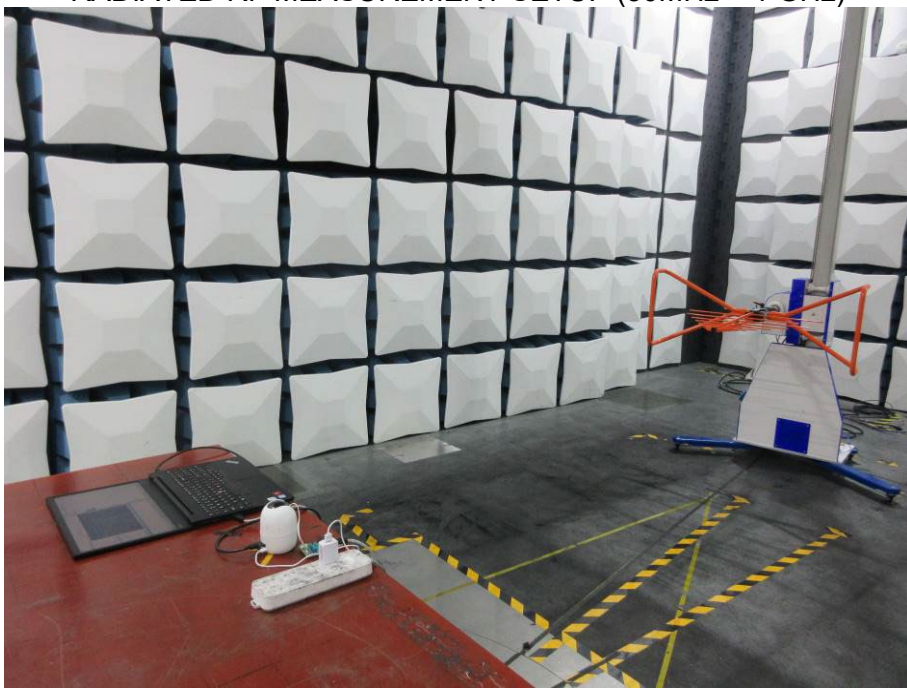

Appendix III

Setup Photographs

RADIATED RF MEASUREMENT SETUP (9kHz ~ 30 MHz)

RADIATED RF MEASUREMENT SETUP (30MHz ~ 1 GHz)

RADIATED RF MEASUREMENT SETUP (ABOVE 1 GHz- X axis)

RADIATED RF MEASUREMENT SETUP (ABOVE 1 GHz- Y axis)

RADIATED RF MEASUREMENT SETUP (ABOVE 1 GHz- Z axis)

POWERLINE CONDUCTED EMISSIONS MEASUREMENT SETUP