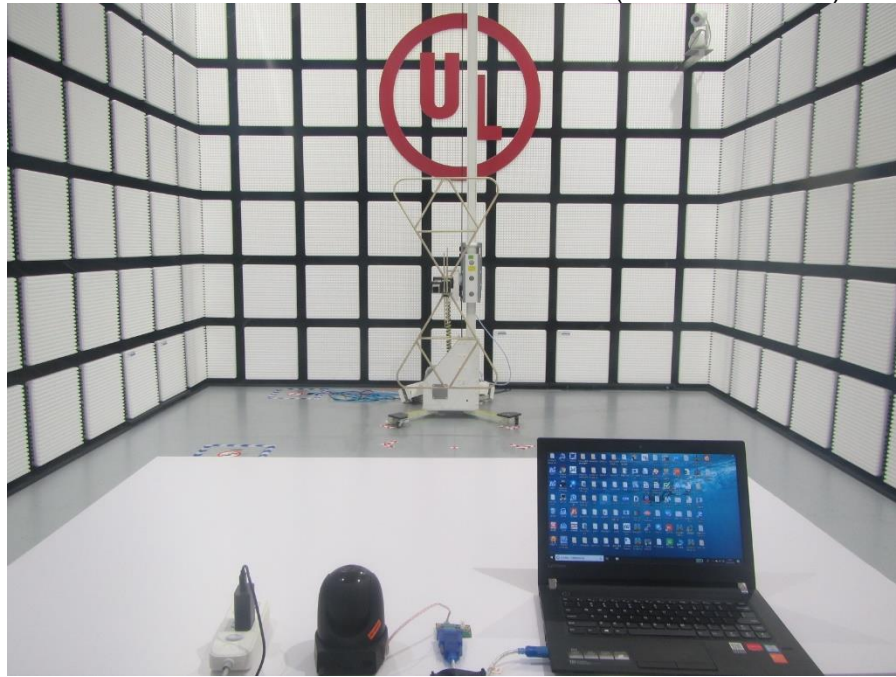

Appendix III

Setup Photographs

RADIATED RF MEASUREMENT SETUP (30MHz ~ 1 GHz)

RADIATED RF MEASUREMENT SETUP (ABOVE 1 GHz- X axis)

RADIATED RF MEASUREMENT SETUP (ABOVE 1 GHz- Y axis)

RADIATED RF MEASUREMENT SETUP (ABOVE 1 GHz- Z axis)

RADIATED RF MEASUREMENT SETUP (Below 30MHz)

POWERLINE CONDUCTED EMISSIONS MEASUREMENT SETUP