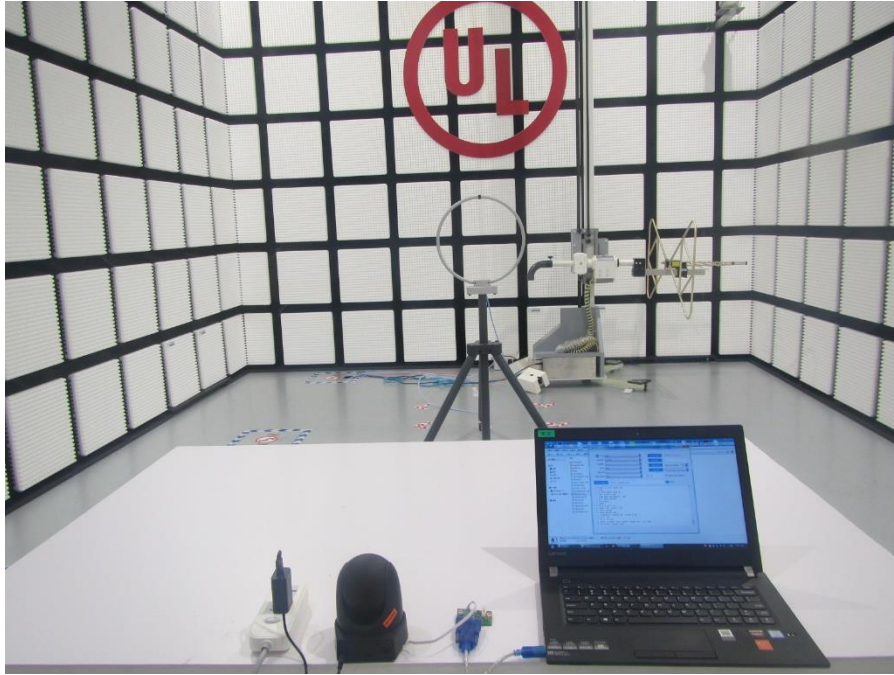

Appendix III

Setup Photographs

RADIATED RF MEASUREMENT SETUP (30MHz ~ 1 GHz)

RADIATED RF MEASUREMENT SETUP (ABOVE 1 GHz- X axis)

RADIATED RF MEASUREMENT SETUP (ABOVE 1 GHz- Y axis)

RADIATED RF MEASUREMENT SETUP (ABOVE 1 GHz- Z axis)

RADIATED RF MEASUREMENT SETUP (Below 30MHz)

POWERLINE CONDUCTED EMISSIONS MEASUREMENT SETUP