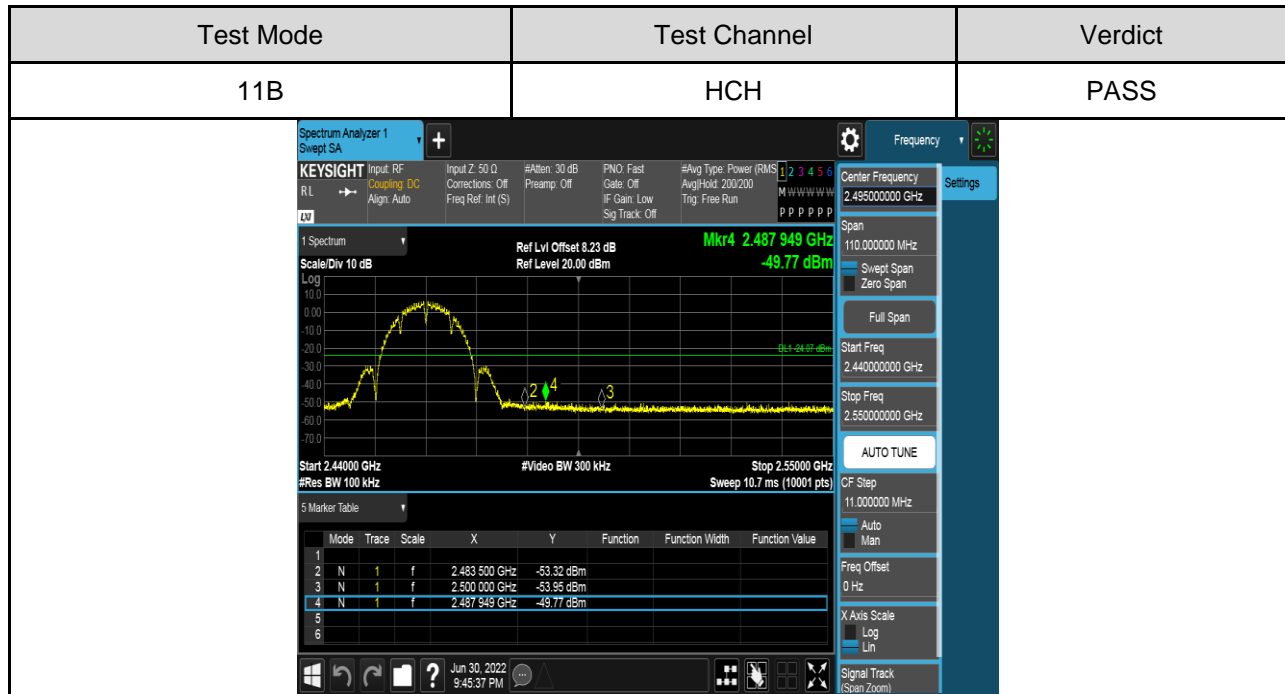

Antenna 2:

PART 2: CONDUCTED BANEDGE

TEST RESULTS TABLE

Test Mode	Test Channel	Result	Verdict
11B	LCH	Refer to the Test Graph	Pass
	HCH	Refer to the Test Graph	Pass
11G	LCH	Refer to the Test Graph	Pass
	HCH	Refer to the Test Graph	Pass
11N HT20	LCH	Refer to the Test Graph	Pass
	HCH	Refer to the Test Graph	Pass
11N HT40	LCH	Refer to the Test Graph	Pass
	HCH	Refer to the Test Graph	Pass

TEST GRAPHS

Antenna 1:

Antenna 2:

PART 3: CONDUCTED SPURIOUS EMISSION

TEST RESULTS TABLE

Test Mode	Test Channel	Result	Verdict
11B	LCH	Refer to the Test Graph	Pass
	MCH	Refer to the Test Graph	Pass
	HCH	Refer to the Test Graph	Pass
11G	LCH	Refer to the Test Graph	Pass
	MCH	Refer to the Test Graph	Pass
	HCH	Refer to the Test Graph	Pass
11N HT20	LCH	Refer to the Test Graph	Pass
	MCH	Refer to the Test Graph	Pass
	HCH	Refer to the Test Graph	Pass
11N HT40	LCH	Refer to the Test Graph	Pass
	MCH	Refer to the Test Graph	Pass
	HCH	Refer to the Test Graph	Pass