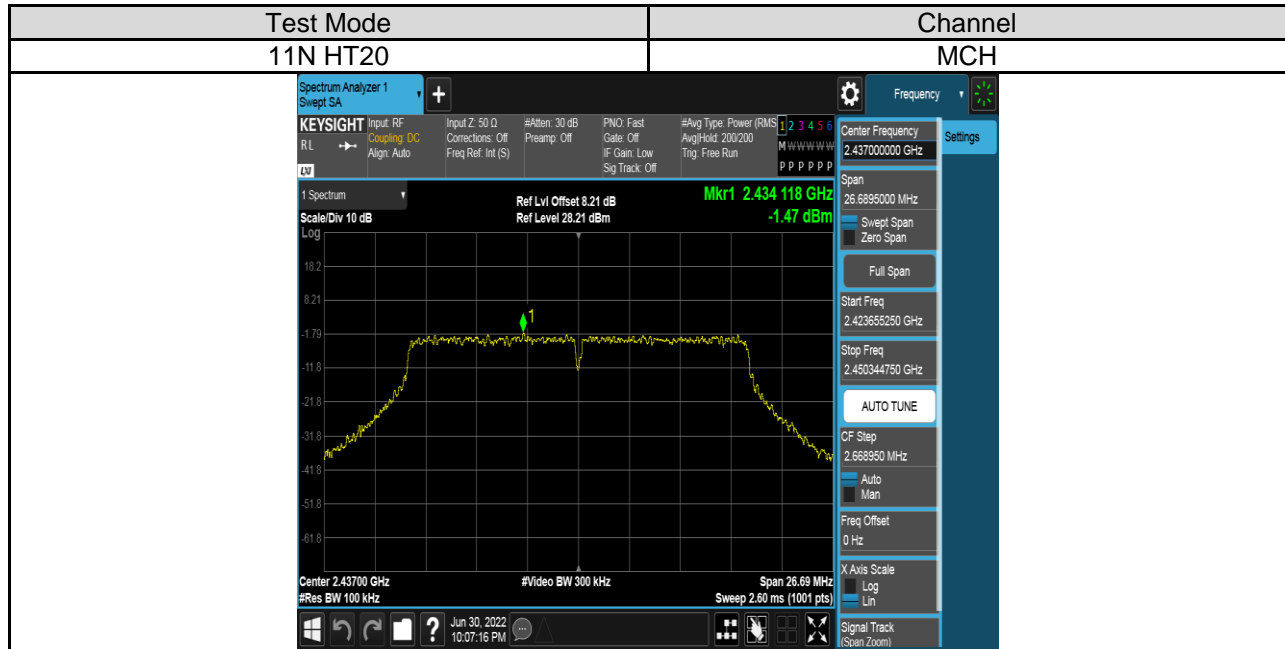

Antenna 2:

PART 2: CONDUCTED BANEDGE

TEST RESULTS TABLE

Test Mode	Test Channel	Result	Verdict
11B	LCH	Refer to the Test Graph	Pass
	HCH	Refer to the Test Graph	Pass
11G	LCH	Refer to the Test Graph	Pass
	HCH	Refer to the Test Graph	Pass
11N HT20	LCH	Refer to the Test Graph	Pass
	HCH	Refer to the Test Graph	Pass
11N HT40	LCH	Refer to the Test Graph	Pass
	HCH	Refer to the Test Graph	Pass

TEST GRAPHS

Antenna 1:

Antenna 2:

PART 3: CONDUCTED SPURIOUS EMISSION

TEST RESULTS TABLE

Test Mode	Test Channel	Result	Verdict
11B	LCH	Refer to the Test Graph	Pass
	MCH	Refer to the Test Graph	Pass
	HCH	Refer to the Test Graph	Pass
11G	LCH	Refer to the Test Graph	Pass
	MCH	Refer to the Test Graph	Pass
	HCH	Refer to the Test Graph	Pass
11N HT20	LCH	Refer to the Test Graph	Pass
	MCH	Refer to the Test Graph	Pass
	HCH	Refer to the Test Graph	Pass
11N HT40	LCH	Refer to the Test Graph	Pass
	MCH	Refer to the Test Graph	Pass
	HCH	Refer to the Test Graph	Pass