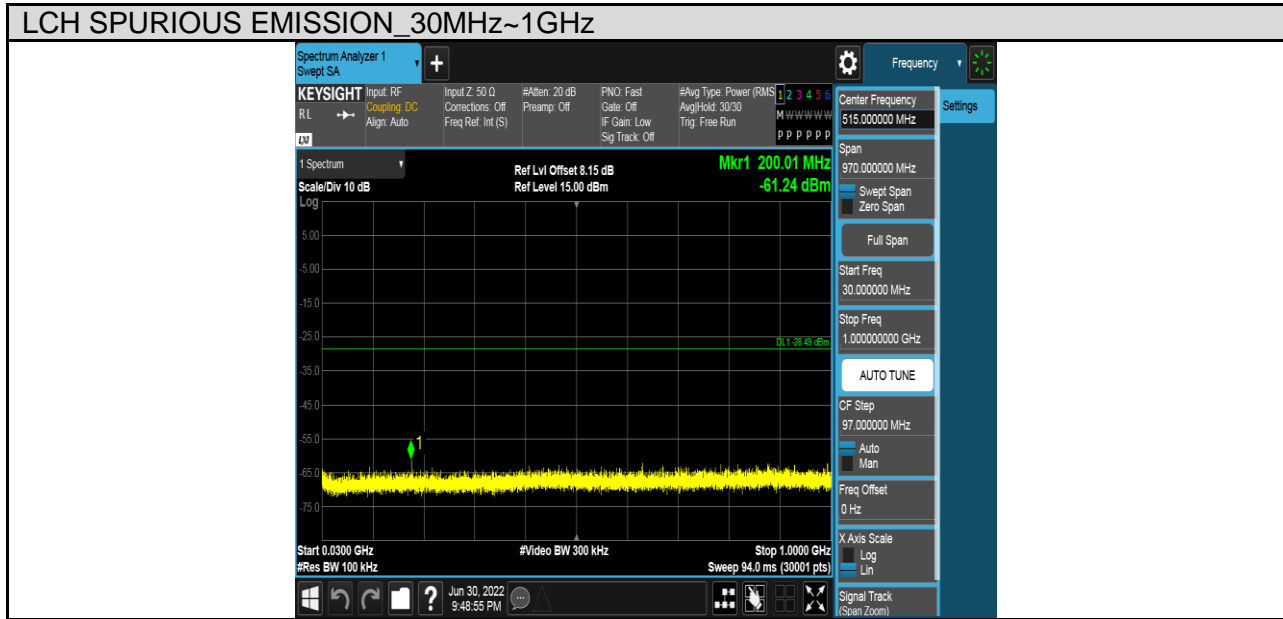

TEST GRAPHS

Antenna 1:

Antenna 2:

PART 3: CONDUCTED SPURIOUS EMISSION

TEST RESULTS TABLE

Test Mode	Test Channel	Result	Verdict
11B	LCH	Refer to the Test Graph	Pass
	MCH	Refer to the Test Graph	Pass
	HCH	Refer to the Test Graph	Pass
11G	LCH	Refer to the Test Graph	Pass
	MCH	Refer to the Test Graph	Pass
	HCH	Refer to the Test Graph	Pass
11N HT20	LCH	Refer to the Test Graph	Pass
	MCH	Refer to the Test Graph	Pass
	HCH	Refer to the Test Graph	Pass
11N HT40	LCH	Refer to the Test Graph	Pass
	MCH	Refer to the Test Graph	Pass
	HCH	Refer to the Test Graph	Pass

TEST GRAPHS

Antenna 1:

Test Mode	Channel	Verdict
11B	LCH	PASS

Test Mode	Channel	Verdict
11B	MCH	PASS

Test Mode	Channel	Verdict
11B	HCH	PASS

Test Mode	Channel	Verdict
11G	LCH	PASS

Test Mode	Channel	Verdict
11G	MCH	PASS

Test Mode	Channel	Verdict
11G	HCH	PASS

Test Mode	Channel	Verdict
11N HT20	LCH	PASS

Test Mode	Channel	Verdict
11N HT20	MCH	PASS

Test Mode	Channel	Verdict
11N HT20	HCH	PASS

Test Mode	Channel	Verdict
11N HT40	LCH	PASS