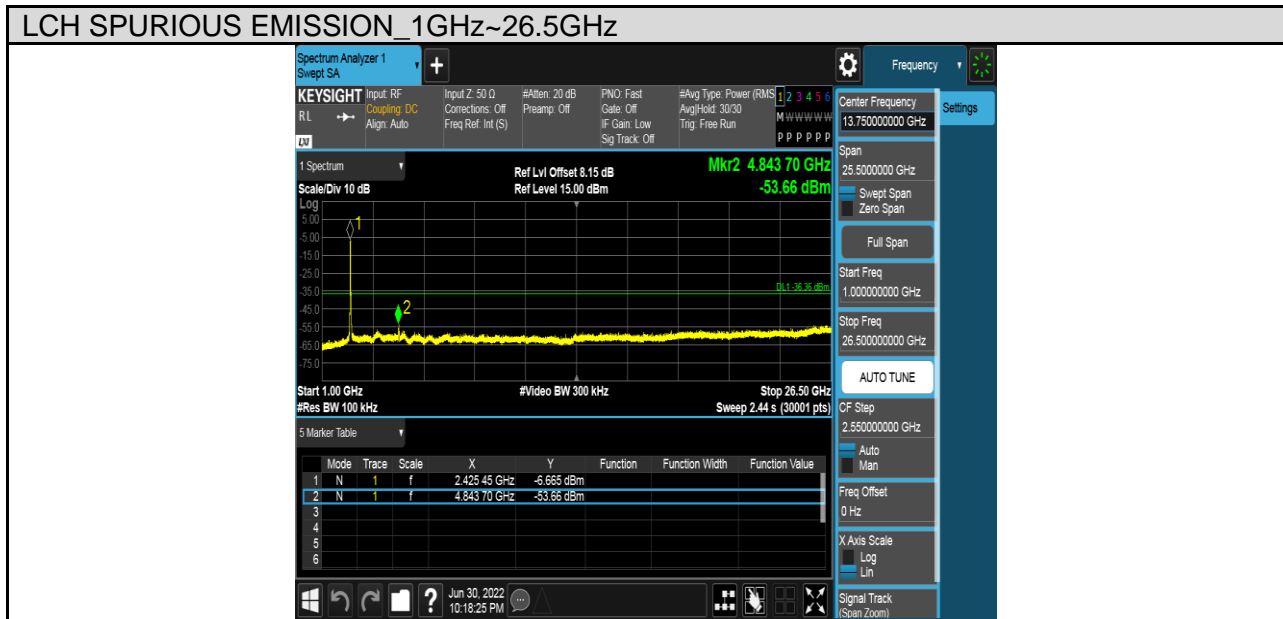

Test Mode	Channel	Verdict
11G	HCH	PASS

Test Mode	Channel	Verdict
11N HT20	LCH	PASS

Test Mode	Channel	Verdict
11N HT20	MCH	PASS

Test Mode	Channel	Verdict
11N HT20	HCH	PASS

Test Mode	Channel	Verdict
11N HT40	LCH	PASS

Test Mode	Channel	Verdict
11N HT40	MCH	PASS

Test Mode	Channel	Verdict
11N HT40	HCH	PASS

Antenna 2:

Test Mode	Channel	Verdict
11N HT20	LCH	PASS