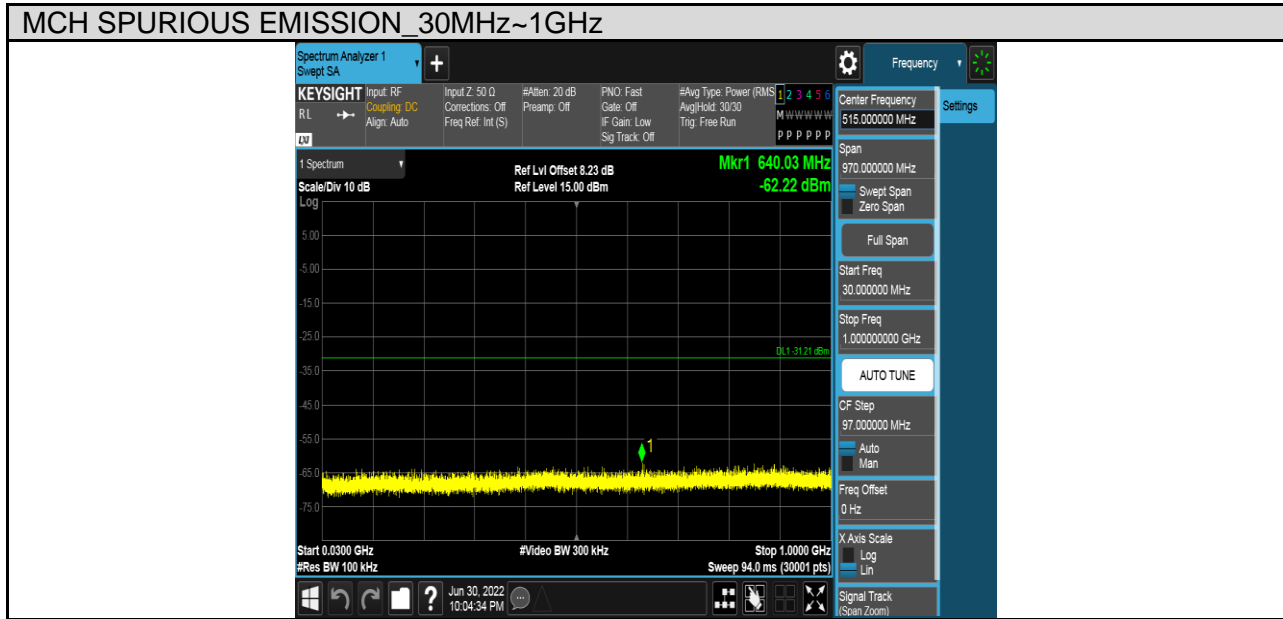

TEST GRAPHS

Antenna 1:

Test Mode	Channel	Verdict
11B	LCH	PASS

Test Mode	Channel	Verdict
11B	MCH	PASS

Test Mode	Channel	Verdict
11B	HCH	PASS

Test Mode	Channel	Verdict
11G	LCH	PASS

Test Mode	Channel	Verdict
11G	MCH	PASS

Test Mode	Channel	Verdict
11G	HCH	PASS

Test Mode	Channel	Verdict
11N HT20	LCH	PASS

Test Mode	Channel	Verdict
11N HT20	MCH	PASS

Test Mode	Channel	Verdict
11N HT20	HCH	PASS

Test Mode	Channel	Verdict
11N HT40	LCH	PASS

Test Mode	Channel	Verdict
11N HT40	MCH	PASS

Test Mode	Channel	Verdict
11N HT40	HCH	PASS

Antenna 2:

Test Mode	Channel	Verdict
11N HT20	LCH	PASS