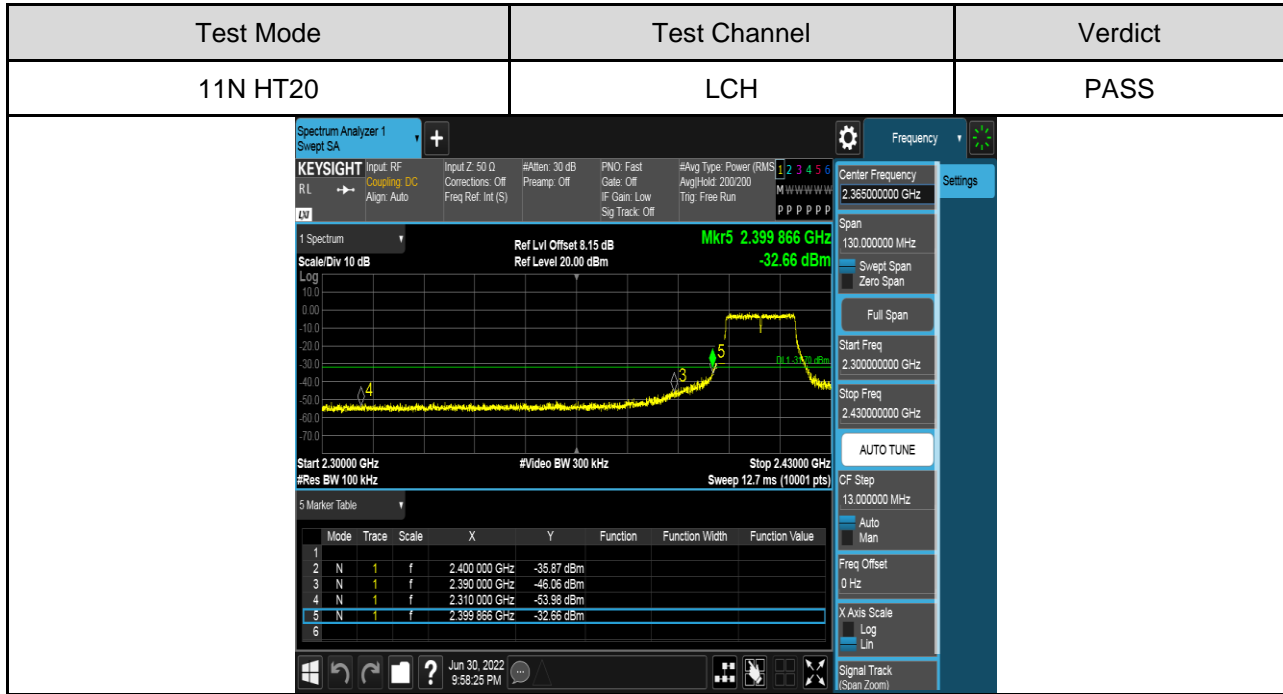

Antenna 2:

PART 2: CONDUCTED BANEDGE

TEST RESULTS TABLE

Test Mode	Test Channel	Result	Verdict
11B	LCH	Refer to the Test Graph	Pass
	HCH	Refer to the Test Graph	Pass
11G	LCH	Refer to the Test Graph	Pass
	HCH	Refer to the Test Graph	Pass
11N HT20	LCH	Refer to the Test Graph	Pass
	HCH	Refer to the Test Graph	Pass
11N HT40	LCH	Refer to the Test Graph	Pass
	HCH	Refer to the Test Graph	Pass

TEST GRAPHS

Antenna 1:

Antenna 2:

PART 3: CONDUCTED SPURIOUS EMISSION

TEST RESULTS TABLE

Test Mode	Test Channel	Result	Verdict
11B	LCH	Refer to the Test Graph	Pass
	MCH	Refer to the Test Graph	Pass
	HCH	Refer to the Test Graph	Pass
11G	LCH	Refer to the Test Graph	Pass
	MCH	Refer to the Test Graph	Pass
	HCH	Refer to the Test Graph	Pass
11N HT20	LCH	Refer to the Test Graph	Pass
	MCH	Refer to the Test Graph	Pass
	HCH	Refer to the Test Graph	Pass
11N HT40	LCH	Refer to the Test Graph	Pass
	MCH	Refer to the Test Graph	Pass
	HCH	Refer to the Test Graph	Pass