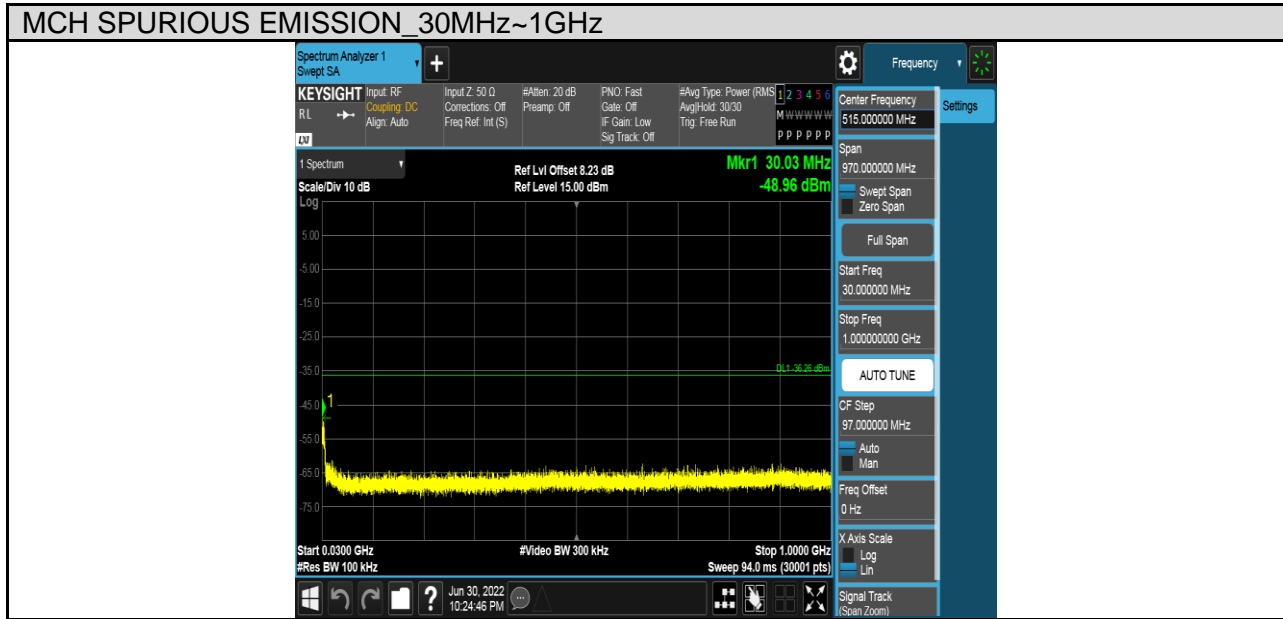

TEST GRAPHS

Antenna 1:

Test Mode	Channel	Verdict
11B	LCH	PASS

Test Mode	Channel	Verdict
11B	MCH	PASS

Test Mode	Channel	Verdict
11B	HCH	PASS

Test Mode	Channel	Verdict
11G	LCH	PASS

Test Mode	Channel	Verdict
11G	MCH	PASS

Test Mode	Channel	Verdict
11G	HCH	PASS

Test Mode	Channel	Verdict
11N HT20	LCH	PASS

Test Mode	Channel	Verdict
11N HT20	MCH	PASS

Test Mode	Channel	Verdict
11N HT20	HCH	PASS

Test Mode	Channel	Verdict
11N HT40	LCH	PASS

Test Mode	Channel	Verdict
11N HT40	MCH	PASS

Test Mode	Channel	Verdict
11N HT40	HCH	PASS

Antenna 2:

Test Mode	Channel	Verdict
11N HT20	LCH	PASS