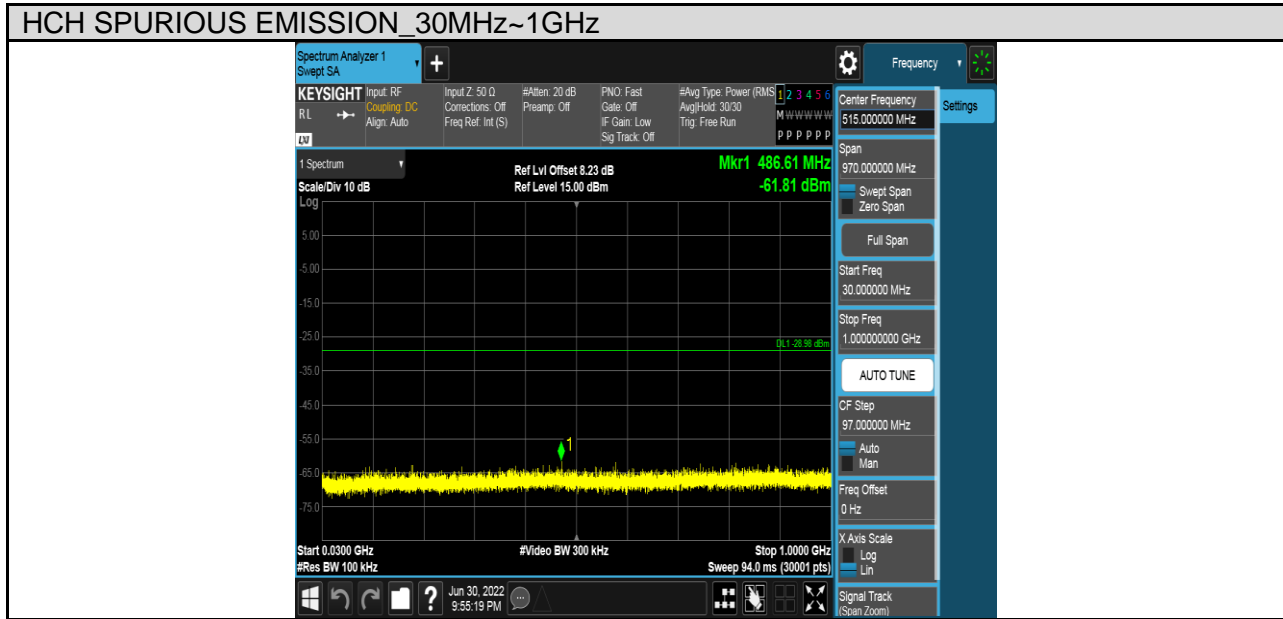

TEST GRAPHS

Antenna 1:

Antenna 2:

PART 3: CONDUCTED SPURIOUS EMISSION

TEST RESULTS TABLE

Test Mode	Test Channel	Result	Verdict
11B	LCH	Refer to the Test Graph	Pass
	MCH	Refer to the Test Graph	Pass
	HCH	Refer to the Test Graph	Pass
11G	LCH	Refer to the Test Graph	Pass
	MCH	Refer to the Test Graph	Pass
	HCH	Refer to the Test Graph	Pass
11N HT20	LCH	Refer to the Test Graph	Pass
	MCH	Refer to the Test Graph	Pass
	HCH	Refer to the Test Graph	Pass
11N HT40	LCH	Refer to the Test Graph	Pass
	MCH	Refer to the Test Graph	Pass
	HCH	Refer to the Test Graph	Pass

TEST GRAPHS

Antenna 1:

Test Mode	Channel	Verdict
11B	LCH	PASS

Test Mode	Channel	Verdict
11B	MCH	PASS

Test Mode	Channel	Verdict
11B	HCH	PASS

Test Mode	Channel	Verdict
11G	LCH	PASS

Test Mode	Channel	Verdict
11G	MCH	PASS

Test Mode	Channel	Verdict
11G	HCH	PASS

Test Mode	Channel	Verdict
11N HT20	LCH	PASS

Test Mode	Channel	Verdict
11N HT20	MCH	PASS

Test Mode	Channel	Verdict
11N HT20	HCH	PASS

Test Mode	Channel	Verdict
11N HT40	LCH	PASS