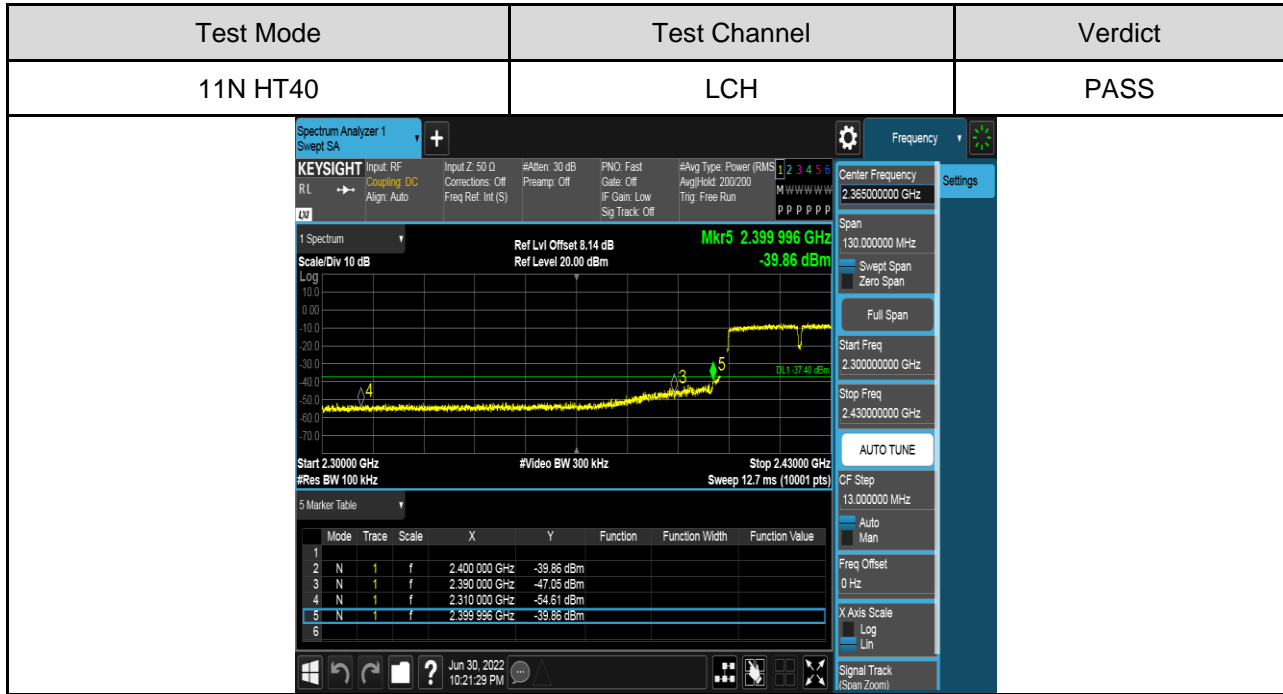

Antenna 2:

PART 2: CONDUCTED BANEDGE

TEST RESULTS TABLE

Test Mode	Test Channel	Result	Verdict
11B	LCH	Refer to the Test Graph	Pass
	HCH	Refer to the Test Graph	Pass
11G	LCH	Refer to the Test Graph	Pass
	HCH	Refer to the Test Graph	Pass
11N HT20	LCH	Refer to the Test Graph	Pass
	HCH	Refer to the Test Graph	Pass
11N HT40	LCH	Refer to the Test Graph	Pass
	HCH	Refer to the Test Graph	Pass

TEST GRAPHS

Antenna 1:

Antenna 2:

PART 3: CONDUCTED SPURIOUS EMISSION

TEST RESULTS TABLE

Test Mode	Test Channel	Result	Verdict
11B	LCH	Refer to the Test Graph	Pass
	MCH	Refer to the Test Graph	Pass
	HCH	Refer to the Test Graph	Pass
11G	LCH	Refer to the Test Graph	Pass
	MCH	Refer to the Test Graph	Pass
	HCH	Refer to the Test Graph	Pass
11N HT20	LCH	Refer to the Test Graph	Pass
	MCH	Refer to the Test Graph	Pass
	HCH	Refer to the Test Graph	Pass
11N HT40	LCH	Refer to the Test Graph	Pass
	MCH	Refer to the Test Graph	Pass
	HCH	Refer to the Test Graph	Pass

TEST GRAPHS

Antenna 1:

Test Mode	Channel	Verdict
11B	LCH	PASS

Test Mode	Channel	Verdict
11B	MCH	PASS

Test Mode	Channel	Verdict
11B	HCH	PASS

Test Mode	Channel	Verdict
11G	LCH	PASS

Test Mode	Channel	Verdict
11G	MCH	PASS