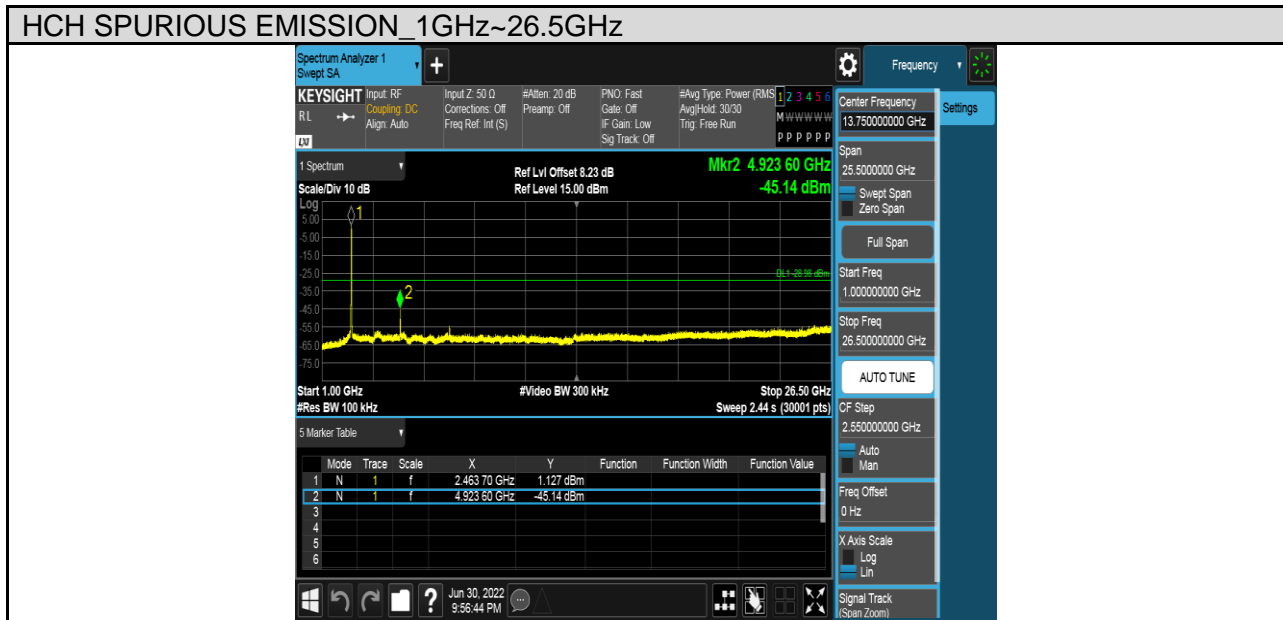

TEST GRAPHS

Antenna 1:

Antenna 2:

PART 3: CONDUCTED SPURIOUS EMISSION

TEST RESULTS TABLE

Test Mode	Test Channel	Result	Verdict
11B	LCH	Refer to the Test Graph	Pass
	MCH	Refer to the Test Graph	Pass
	HCH	Refer to the Test Graph	Pass
11G	LCH	Refer to the Test Graph	Pass
	MCH	Refer to the Test Graph	Pass
	HCH	Refer to the Test Graph	Pass
11N HT20	LCH	Refer to the Test Graph	Pass
	MCH	Refer to the Test Graph	Pass
	HCH	Refer to the Test Graph	Pass
11N HT40	LCH	Refer to the Test Graph	Pass
	MCH	Refer to the Test Graph	Pass
	HCH	Refer to the Test Graph	Pass

TEST GRAPHS

Antenna 1:

Test Mode	Channel	Verdict
11B	LCH	PASS

Test Mode	Channel	Verdict
11B	MCH	PASS

Test Mode	Channel	Verdict
11B	HCH	PASS

Test Mode	Channel	Verdict
11G	LCH	PASS

Test Mode	Channel	Verdict
11G	MCH	PASS

Test Mode	Channel	Verdict
11G	HCH	PASS

Test Mode	Channel	Verdict
11N HT20	LCH	PASS

Test Mode	Channel	Verdict
11N HT20	MCH	PASS

Test Mode	Channel	Verdict
11N HT20	HCH	PASS

Test Mode	Channel	Verdict
11N HT40	LCH	PASS