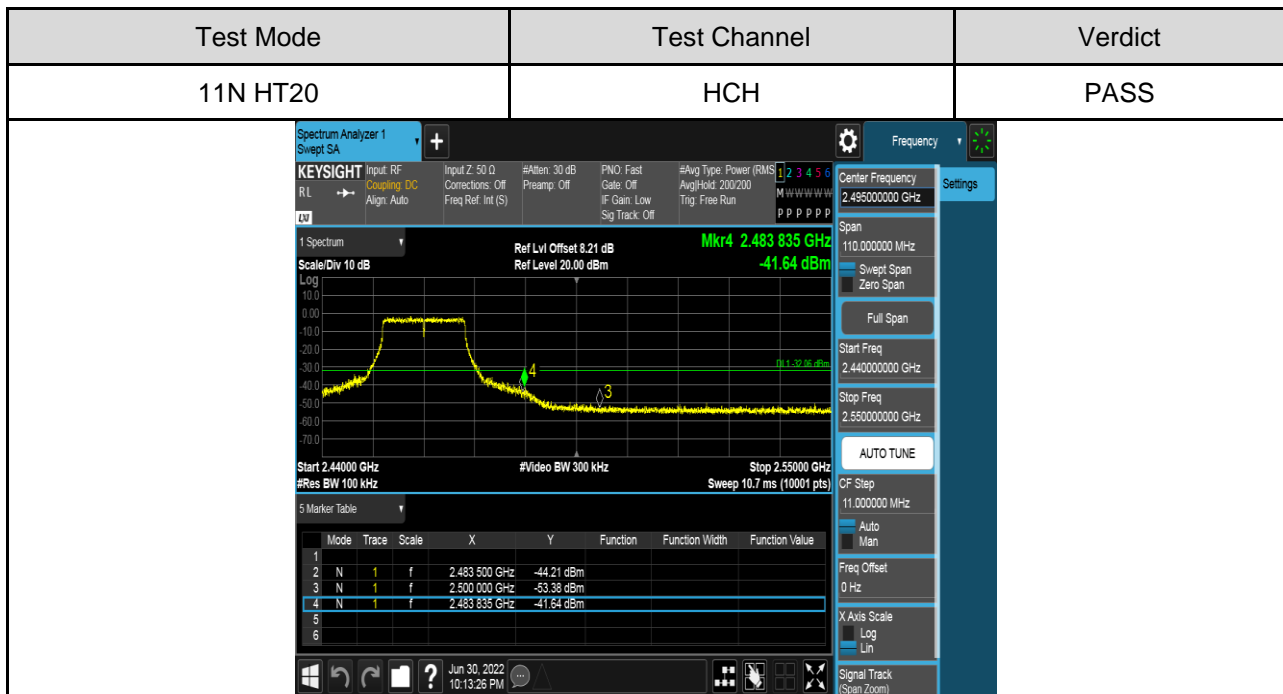

Antenna 2:

PART 2: CONDUCTED BANEDGE

TEST RESULTS TABLE

Test Mode	Test Channel	Result	Verdict
11B	LCH	Refer to the Test Graph	Pass
	HCH	Refer to the Test Graph	Pass
11G	LCH	Refer to the Test Graph	Pass
	HCH	Refer to the Test Graph	Pass
11N HT20	LCH	Refer to the Test Graph	Pass
	HCH	Refer to the Test Graph	Pass
11N HT40	LCH	Refer to the Test Graph	Pass
	HCH	Refer to the Test Graph	Pass

TEST GRAPHS

Antenna 1:

Antenna 2:

PART 3: CONDUCTED SPURIOUS EMISSION

TEST RESULTS TABLE

Test Mode	Test Channel	Result	Verdict
11B	LCH	Refer to the Test Graph	Pass
	MCH	Refer to the Test Graph	Pass
	HCH	Refer to the Test Graph	Pass
11G	LCH	Refer to the Test Graph	Pass
	MCH	Refer to the Test Graph	Pass
	HCH	Refer to the Test Graph	Pass
11N HT20	LCH	Refer to the Test Graph	Pass
	MCH	Refer to the Test Graph	Pass
	HCH	Refer to the Test Graph	Pass
11N HT40	LCH	Refer to the Test Graph	Pass
	MCH	Refer to the Test Graph	Pass
	HCH	Refer to the Test Graph	Pass

TEST GRAPHS

Antenna 1:

Test Mode	Channel	Verdict
11B	LCH	PASS

Test Mode	Channel	Verdict
11B	MCH	PASS

Test Mode	Channel	Verdict
11B	HCH	PASS

Test Mode	Channel	Verdict
11G	LCH	PASS

Test Mode	Channel	Verdict
11G	MCH	PASS