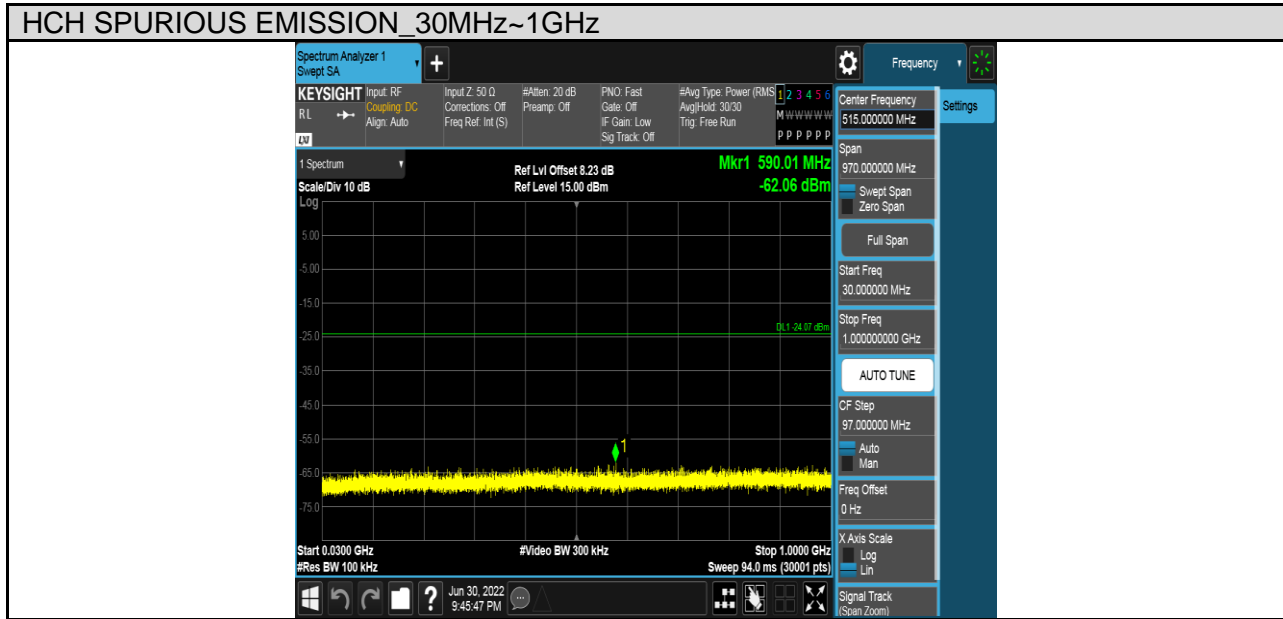

TEST GRAPHS

Antenna 1:

Antenna 2:

PART 3: CONDUCTED SPURIOUS EMISSION

TEST RESULTS TABLE

Test Mode	Test Channel	Result	Verdict
11B	LCH	Refer to the Test Graph	Pass
	MCH	Refer to the Test Graph	Pass
	HCH	Refer to the Test Graph	Pass
11G	LCH	Refer to the Test Graph	Pass
	MCH	Refer to the Test Graph	Pass
	HCH	Refer to the Test Graph	Pass
11N HT20	LCH	Refer to the Test Graph	Pass
	MCH	Refer to the Test Graph	Pass
	HCH	Refer to the Test Graph	Pass
11N HT40	LCH	Refer to the Test Graph	Pass
	MCH	Refer to the Test Graph	Pass
	HCH	Refer to the Test Graph	Pass

TEST GRAPHS

Antenna 1:

Test Mode	Channel	Verdict
11B	LCH	PASS

Test Mode	Channel	Verdict
11B	MCH	PASS

Test Mode	Channel	Verdict
11B	HCH	PASS

Test Mode	Channel	Verdict
11G	LCH	PASS

Test Mode	Channel	Verdict
11G	MCH	PASS

Test Mode	Channel	Verdict
11G	HCH	PASS

Test Mode	Channel	Verdict
11N HT20	LCH	PASS

Test Mode	Channel	Verdict
11N HT20	MCH	PASS

Test Mode	Channel	Verdict
11N HT20	HCH	PASS

Test Mode	Channel	Verdict
11N HT40	LCH	PASS