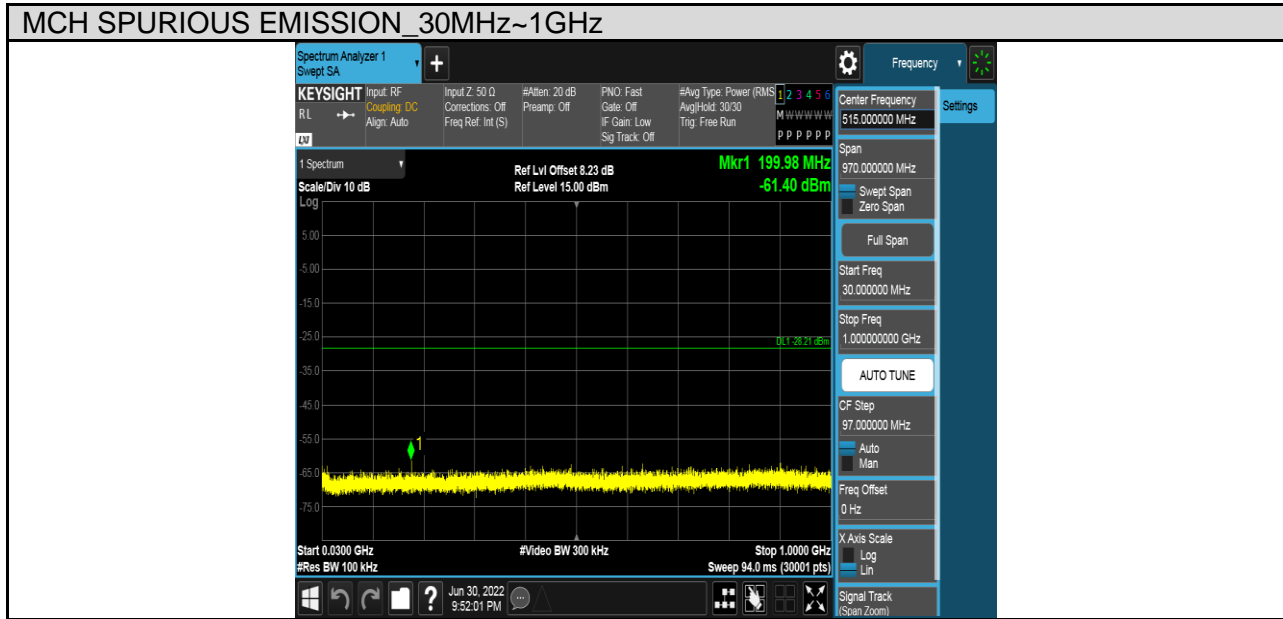

TEST GRAPHS

Antenna 1:

Antenna 2:

PART 3: CONDUCTED SPURIOUS EMISSION

TEST RESULTS TABLE

Test Mode	Test Channel	Result	Verdict
11B	LCH	Refer to the Test Graph	Pass
	MCH	Refer to the Test Graph	Pass
	HCH	Refer to the Test Graph	Pass
11G	LCH	Refer to the Test Graph	Pass
	MCH	Refer to the Test Graph	Pass
	HCH	Refer to the Test Graph	Pass
11N HT20	LCH	Refer to the Test Graph	Pass
	MCH	Refer to the Test Graph	Pass
	HCH	Refer to the Test Graph	Pass
11N HT40	LCH	Refer to the Test Graph	Pass
	MCH	Refer to the Test Graph	Pass
	HCH	Refer to the Test Graph	Pass

TEST GRAPHS

Antenna 1:

Test Mode	Channel	Verdict
11B	LCH	PASS

Test Mode	Channel	Verdict
11B	MCH	PASS

Test Mode	Channel	Verdict
11B	HCH	PASS

Test Mode	Channel	Verdict
11G	LCH	PASS

Test Mode	Channel	Verdict
11G	MCH	PASS

Test Mode	Channel	Verdict
11G	HCH	PASS

Test Mode	Channel	Verdict
11N HT20	LCH	PASS

Test Mode	Channel	Verdict
11N HT20	MCH	PASS

Test Mode	Channel	Verdict
11N HT20	HCH	PASS

Test Mode	Channel	Verdict
11N HT40	LCH	PASS