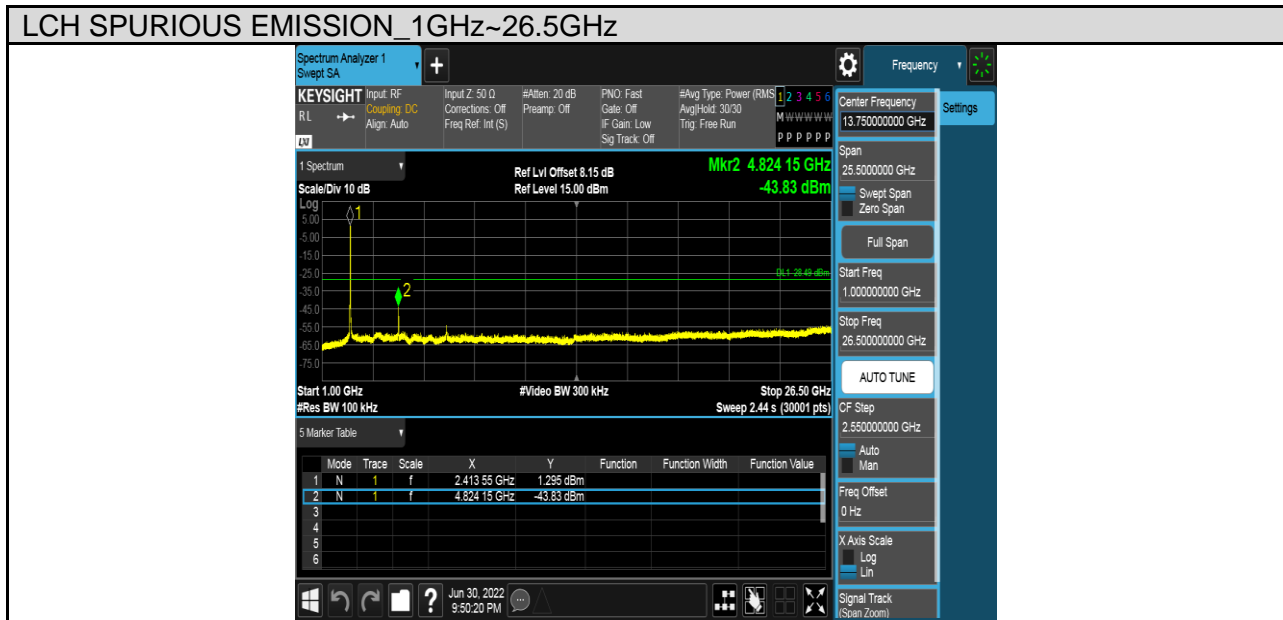

TEST GRAPHS

Antenna 1:

Antenna 2:

PART 3: CONDUCTED SPURIOUS EMISSION

TEST RESULTS TABLE

Test Mode	Test Channel	Result	Verdict
11B	LCH	Refer to the Test Graph	Pass
	MCH	Refer to the Test Graph	Pass
	HCH	Refer to the Test Graph	Pass
11G	LCH	Refer to the Test Graph	Pass
	MCH	Refer to the Test Graph	Pass
	HCH	Refer to the Test Graph	Pass
11N HT20	LCH	Refer to the Test Graph	Pass
	MCH	Refer to the Test Graph	Pass
	HCH	Refer to the Test Graph	Pass
11N HT40	LCH	Refer to the Test Graph	Pass
	MCH	Refer to the Test Graph	Pass
	HCH	Refer to the Test Graph	Pass

TEST GRAPHS

Antenna 1:

Test Mode	Channel	Verdict
11B	LCH	PASS

Test Mode	Channel	Verdict
11B	MCH	PASS

Test Mode	Channel	Verdict
11B	HCH	PASS

Test Mode	Channel	Verdict
11G	LCH	PASS

Test Mode	Channel	Verdict
11G	MCH	PASS

Test Mode	Channel	Verdict
11G	HCH	PASS

Test Mode	Channel	Verdict
11N HT20	LCH	PASS

Test Mode	Channel	Verdict
11N HT20	MCH	PASS

Test Mode	Channel	Verdict
11N HT20	HCH	PASS

Test Mode	Channel	Verdict
11N HT40	LCH	PASS