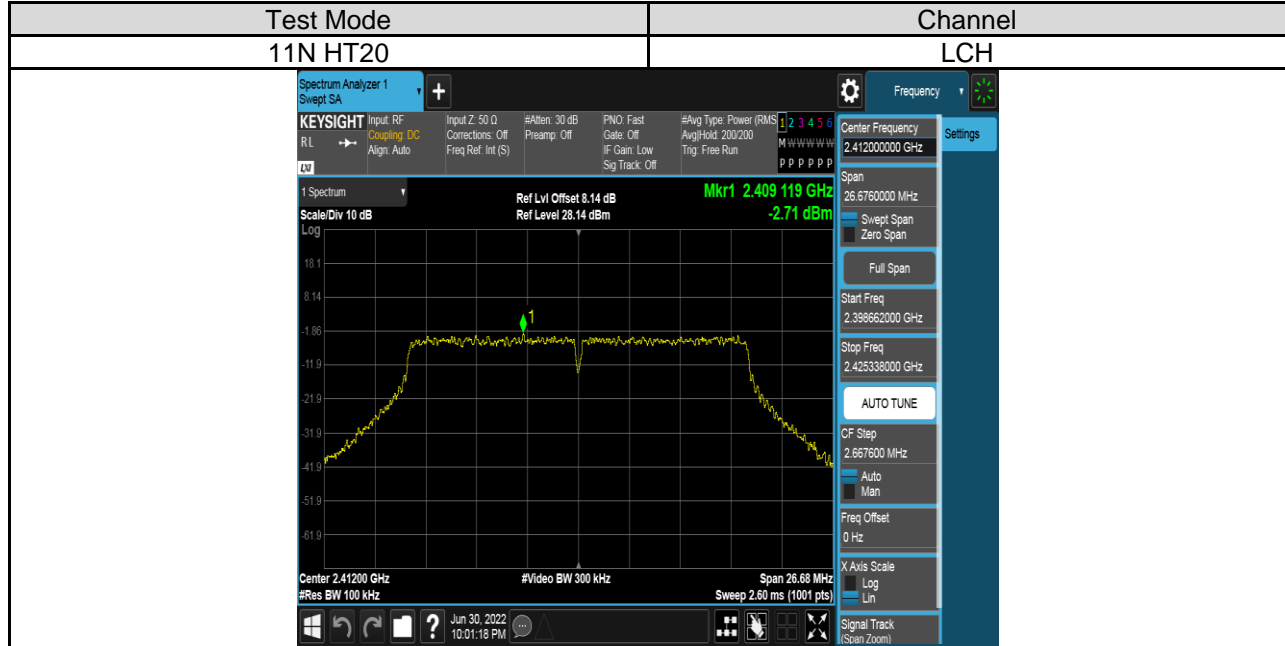

Antenna 2:

PART 2: CONDUCTED BANEDGE

TEST RESULTS TABLE

Test Mode	Test Channel	Result	Verdict
11B	LCH	Refer to the Test Graph	Pass
	HCH	Refer to the Test Graph	Pass
11G	LCH	Refer to the Test Graph	Pass
	HCH	Refer to the Test Graph	Pass
11N HT20	LCH	Refer to the Test Graph	Pass
	HCH	Refer to the Test Graph	Pass
11N HT40	LCH	Refer to the Test Graph	Pass
	HCH	Refer to the Test Graph	Pass

TEST GRAPHS

Antenna 1:

Antenna 2:

PART 3: CONDUCTED SPURIOUS EMISSION

TEST RESULTS TABLE

Test Mode	Test Channel	Result	Verdict
11B	LCH	Refer to the Test Graph	Pass
	MCH	Refer to the Test Graph	Pass
	HCH	Refer to the Test Graph	Pass
11G	LCH	Refer to the Test Graph	Pass
	MCH	Refer to the Test Graph	Pass
	HCH	Refer to the Test Graph	Pass
11N HT20	LCH	Refer to the Test Graph	Pass
	MCH	Refer to the Test Graph	Pass
	HCH	Refer to the Test Graph	Pass
11N HT40	LCH	Refer to the Test Graph	Pass
	MCH	Refer to the Test Graph	Pass
	HCH	Refer to the Test Graph	Pass