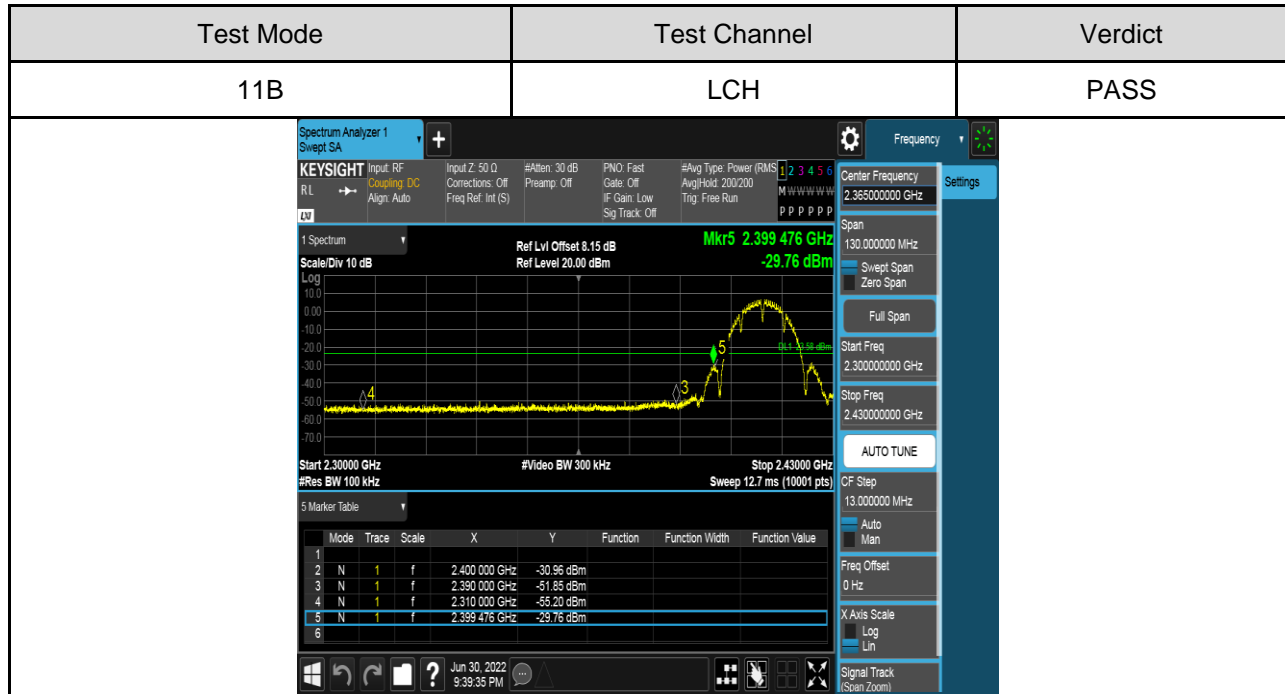

Antenna 2:

PART 2: CONDUCTED BANEDGE

TEST RESULTS TABLE

Test Mode	Test Channel	Result	Verdict
11B	LCH	Refer to the Test Graph	Pass
	HCH	Refer to the Test Graph	Pass
11G	LCH	Refer to the Test Graph	Pass
	HCH	Refer to the Test Graph	Pass
11N HT20	LCH	Refer to the Test Graph	Pass
	HCH	Refer to the Test Graph	Pass
11N HT40	LCH	Refer to the Test Graph	Pass
	HCH	Refer to the Test Graph	Pass

TEST GRAPHS

Antenna 1:

Antenna 2:

PART 3: CONDUCTED SPURIOUS EMISSION

TEST RESULTS TABLE

Test Mode	Test Channel	Result	Verdict
11B	LCH	Refer to the Test Graph	Pass
	MCH	Refer to the Test Graph	Pass
	HCH	Refer to the Test Graph	Pass
11G	LCH	Refer to the Test Graph	Pass
	MCH	Refer to the Test Graph	Pass
	HCH	Refer to the Test Graph	Pass
11N HT20	LCH	Refer to the Test Graph	Pass
	MCH	Refer to the Test Graph	Pass
	HCH	Refer to the Test Graph	Pass
11N HT40	LCH	Refer to the Test Graph	Pass
	MCH	Refer to the Test Graph	Pass
	HCH	Refer to the Test Graph	Pass