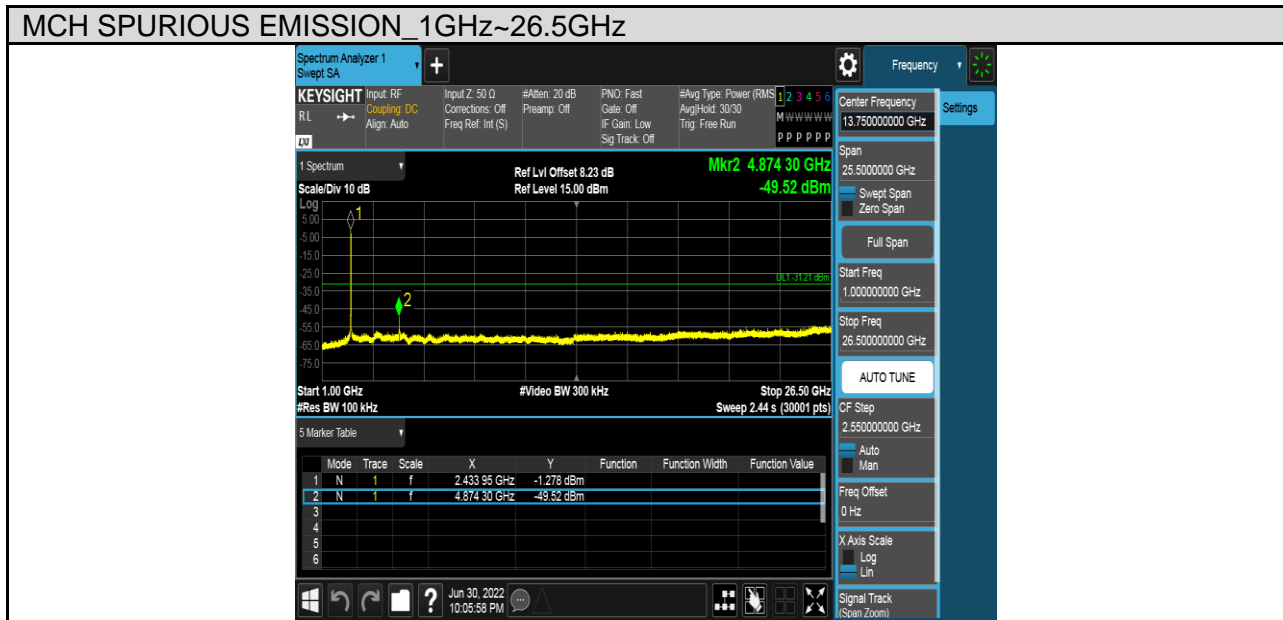

Test Mode	Channel	Verdict
11G	HCH	PASS

Test Mode	Channel	Verdict
11N HT20	LCH	PASS

Test Mode	Channel	Verdict
11N HT20	MCH	PASS

Test Mode	Channel	Verdict
11N HT20	HCH	PASS

Test Mode	Channel	Verdict
11N HT40	LCH	PASS

Test Mode	Channel	Verdict
11N HT40	MCH	PASS

Test Mode	Channel	Verdict
11N HT40	HCH	PASS

Antenna 2:

Test Mode	Channel	Verdict
11N HT20	LCH	PASS