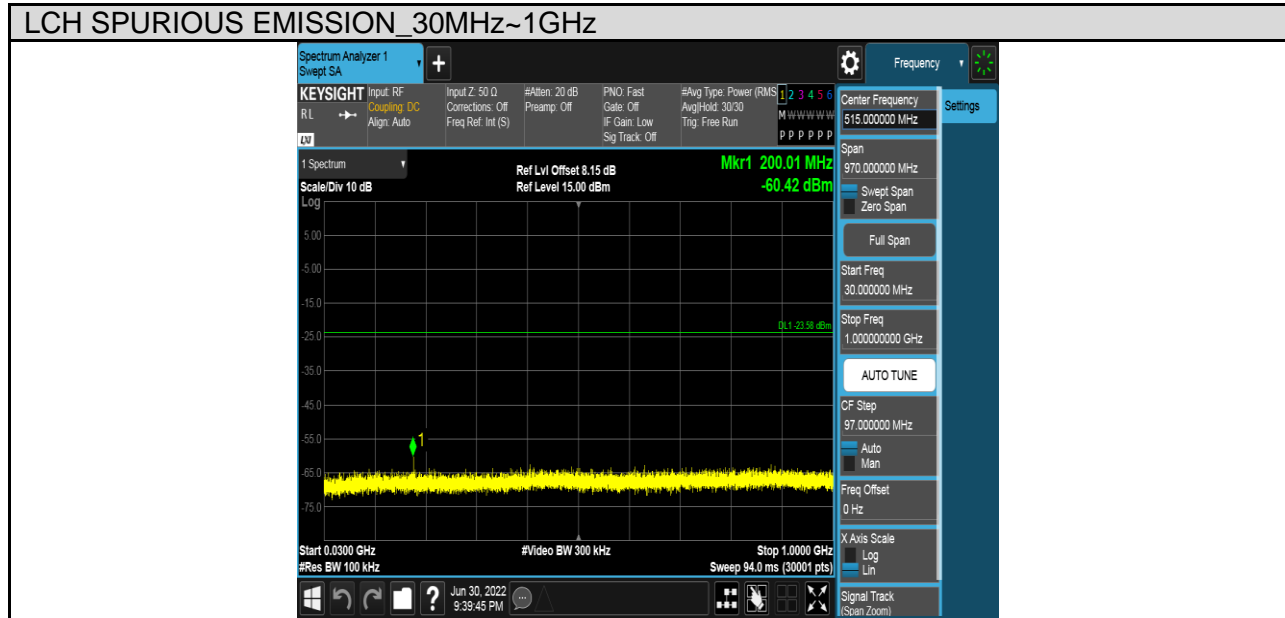

Antenna 2:

PART 2: CONDUCTED BANEDGE

TEST RESULTS TABLE

Test Mode	Test Channel	Result	Verdict
11B	LCH	Refer to the Test Graph	Pass
	HCH	Refer to the Test Graph	Pass
11G	LCH	Refer to the Test Graph	Pass
	HCH	Refer to the Test Graph	Pass
11N HT20	LCH	Refer to the Test Graph	Pass
	HCH	Refer to the Test Graph	Pass
11N HT40	LCH	Refer to the Test Graph	Pass
	HCH	Refer to the Test Graph	Pass

TEST GRAPHS

Antenna 1:

Antenna 2:

PART 3: CONDUCTED SPURIOUS EMISSION

TEST RESULTS TABLE

Test Mode	Test Channel	Result	Verdict
11B	LCH	Refer to the Test Graph	Pass
	MCH	Refer to the Test Graph	Pass
	HCH	Refer to the Test Graph	Pass
11G	LCH	Refer to the Test Graph	Pass
	MCH	Refer to the Test Graph	Pass
	HCH	Refer to the Test Graph	Pass
11N HT20	LCH	Refer to the Test Graph	Pass
	MCH	Refer to the Test Graph	Pass
	HCH	Refer to the Test Graph	Pass
11N HT40	LCH	Refer to the Test Graph	Pass
	MCH	Refer to the Test Graph	Pass
	HCH	Refer to the Test Graph	Pass

TEST GRAPHS

Antenna 1:

Test Mode	Channel	Verdict
11B	LCH	PASS

Test Mode	Channel	Verdict
11B	MCH	PASS

Test Mode	Channel	Verdict
11B	HCH	PASS

Test Mode	Channel	Verdict
11G	LCH	PASS

Test Mode	Channel	Verdict
11G	MCH	PASS