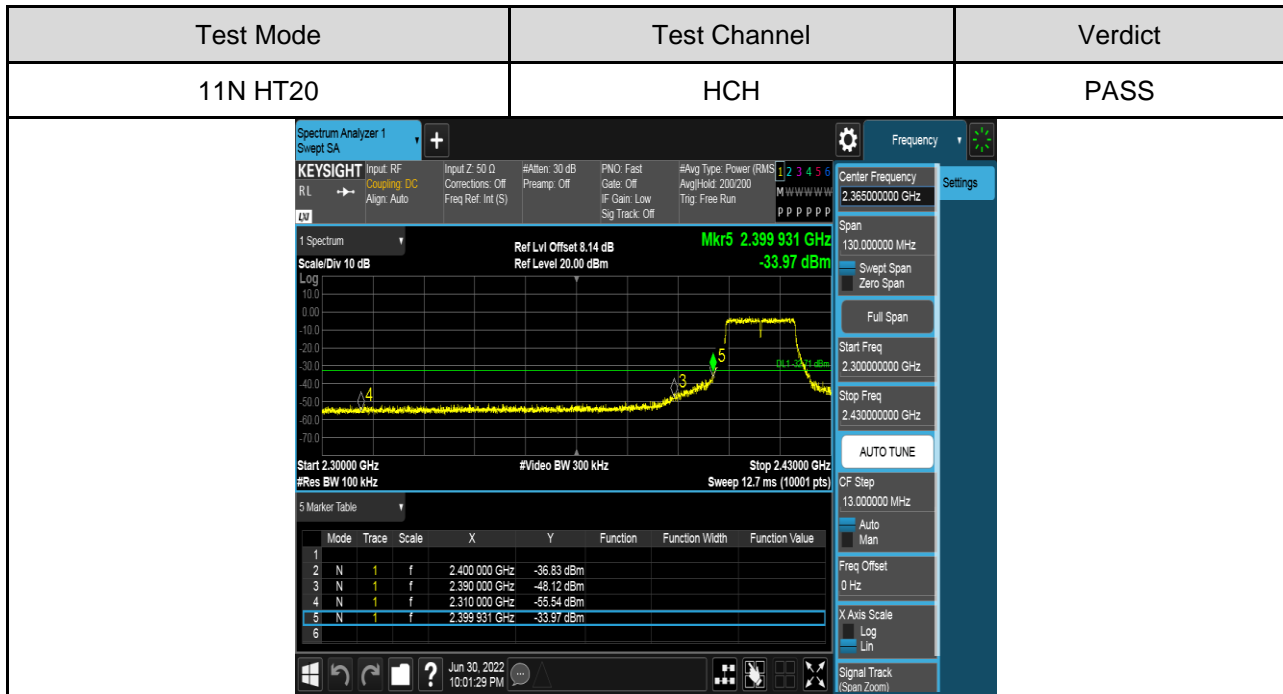

Antenna 2:

PART 2: CONDUCTED BANEDGE

TEST RESULTS TABLE

Test Mode	Test Channel	Result	Verdict
11B	LCH	Refer to the Test Graph	Pass
	HCH	Refer to the Test Graph	Pass
11G	LCH	Refer to the Test Graph	Pass
	HCH	Refer to the Test Graph	Pass
11N HT20	LCH	Refer to the Test Graph	Pass
	HCH	Refer to the Test Graph	Pass
11N HT40	LCH	Refer to the Test Graph	Pass
	HCH	Refer to the Test Graph	Pass

TEST GRAPHS

Antenna 1:

Antenna 2:

PART 3: CONDUCTED SPURIOUS EMISSION

TEST RESULTS TABLE

Test Mode	Test Channel	Result	Verdict
11B	LCH	Refer to the Test Graph	Pass
	MCH	Refer to the Test Graph	Pass
	HCH	Refer to the Test Graph	Pass
11G	LCH	Refer to the Test Graph	Pass
	MCH	Refer to the Test Graph	Pass
	HCH	Refer to the Test Graph	Pass
11N HT20	LCH	Refer to the Test Graph	Pass
	MCH	Refer to the Test Graph	Pass
	HCH	Refer to the Test Graph	Pass
11N HT40	LCH	Refer to the Test Graph	Pass
	MCH	Refer to the Test Graph	Pass
	HCH	Refer to the Test Graph	Pass