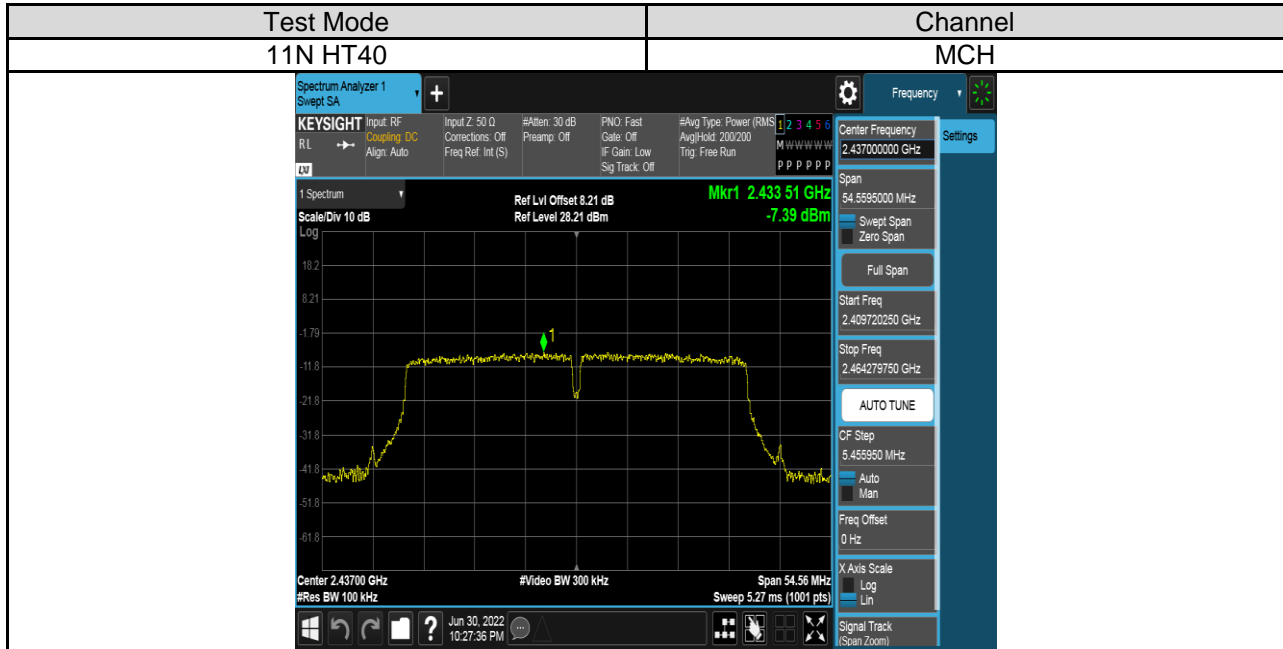

Antenna 2:

PART 2: CONDUCTED BANEDGE

TEST RESULTS TABLE

Test Mode	Test Channel	Result	Verdict
11B	LCH	Refer to the Test Graph	Pass
	HCH	Refer to the Test Graph	Pass
11G	LCH	Refer to the Test Graph	Pass
	HCH	Refer to the Test Graph	Pass
11N HT20	LCH	Refer to the Test Graph	Pass
	HCH	Refer to the Test Graph	Pass
11N HT40	LCH	Refer to the Test Graph	Pass
	HCH	Refer to the Test Graph	Pass

TEST GRAPHS

Antenna 1:

Antenna 2:

PART 3: CONDUCTED SPURIOUS EMISSION

TEST RESULTS TABLE

Test Mode	Test Channel	Result	Verdict
11B	LCH	Refer to the Test Graph	Pass
	MCH	Refer to the Test Graph	Pass
	HCH	Refer to the Test Graph	Pass
11G	LCH	Refer to the Test Graph	Pass
	MCH	Refer to the Test Graph	Pass
	HCH	Refer to the Test Graph	Pass
11N HT20	LCH	Refer to the Test Graph	Pass
	MCH	Refer to the Test Graph	Pass
	HCH	Refer to the Test Graph	Pass
11N HT40	LCH	Refer to the Test Graph	Pass
	MCH	Refer to the Test Graph	Pass
	HCH	Refer to the Test Graph	Pass