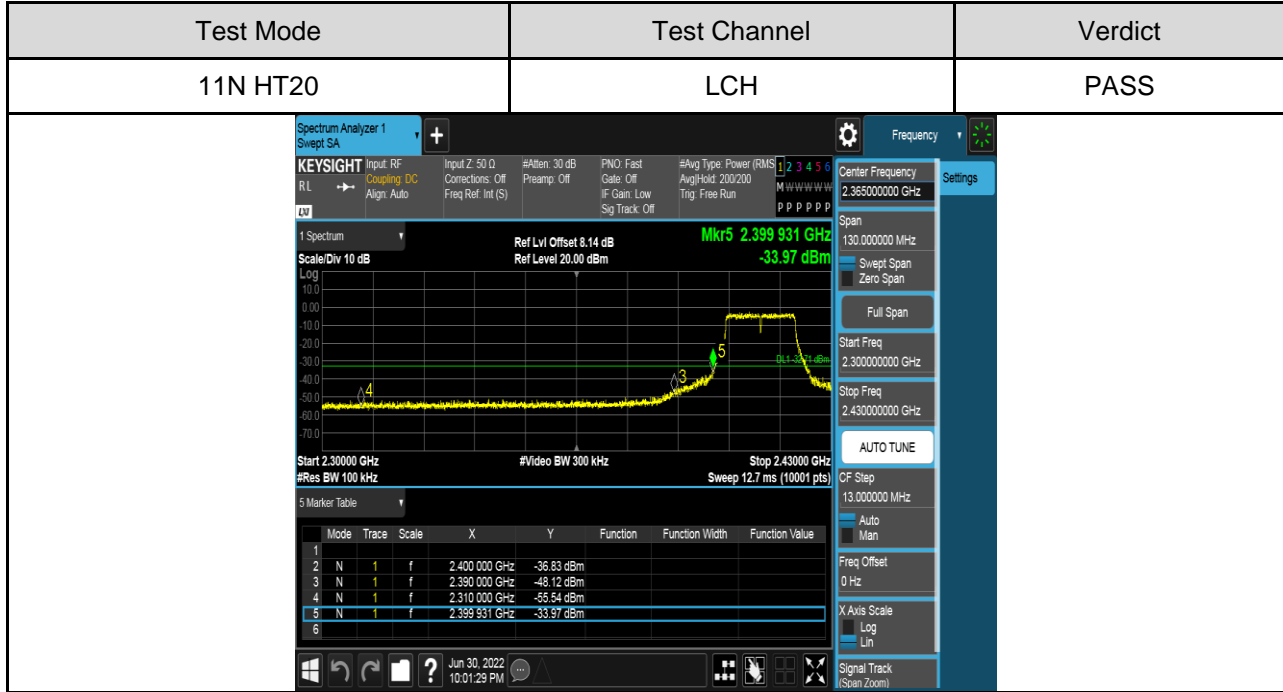

Antenna 2:

PART 2: CONDUCTED BANEDGE

TEST RESULTS TABLE

Test Mode	Test Channel	Result	Verdict
11B	LCH	Refer to the Test Graph	Pass
	HCH	Refer to the Test Graph	Pass
11G	LCH	Refer to the Test Graph	Pass
	HCH	Refer to the Test Graph	Pass
11N HT20	LCH	Refer to the Test Graph	Pass
	HCH	Refer to the Test Graph	Pass
11N HT40	LCH	Refer to the Test Graph	Pass
	HCH	Refer to the Test Graph	Pass

TEST GRAPHS

Antenna 1:

Antenna 2:

PART 3: CONDUCTED SPURIOUS EMISSION

TEST RESULTS TABLE

Test Mode	Test Channel	Result	Verdict
11B	LCH	Refer to the Test Graph	Pass
	MCH	Refer to the Test Graph	Pass
	HCH	Refer to the Test Graph	Pass
11G	LCH	Refer to the Test Graph	Pass
	MCH	Refer to the Test Graph	Pass
	HCH	Refer to the Test Graph	Pass
11N HT20	LCH	Refer to the Test Graph	Pass
	MCH	Refer to the Test Graph	Pass
	HCH	Refer to the Test Graph	Pass
11N HT40	LCH	Refer to the Test Graph	Pass
	MCH	Refer to the Test Graph	Pass
	HCH	Refer to the Test Graph	Pass

TEST GRAPHS

Antenna 1:

Test Mode	Channel	Verdict
11B	LCH	PASS

Test Mode	Channel	Verdict
11B	MCH	PASS

Test Mode	Channel	Verdict
11B	HCH	PASS

Test Mode	Channel	Verdict
11G	LCH	PASS

Test Mode	Channel	Verdict
11G	MCH	PASS