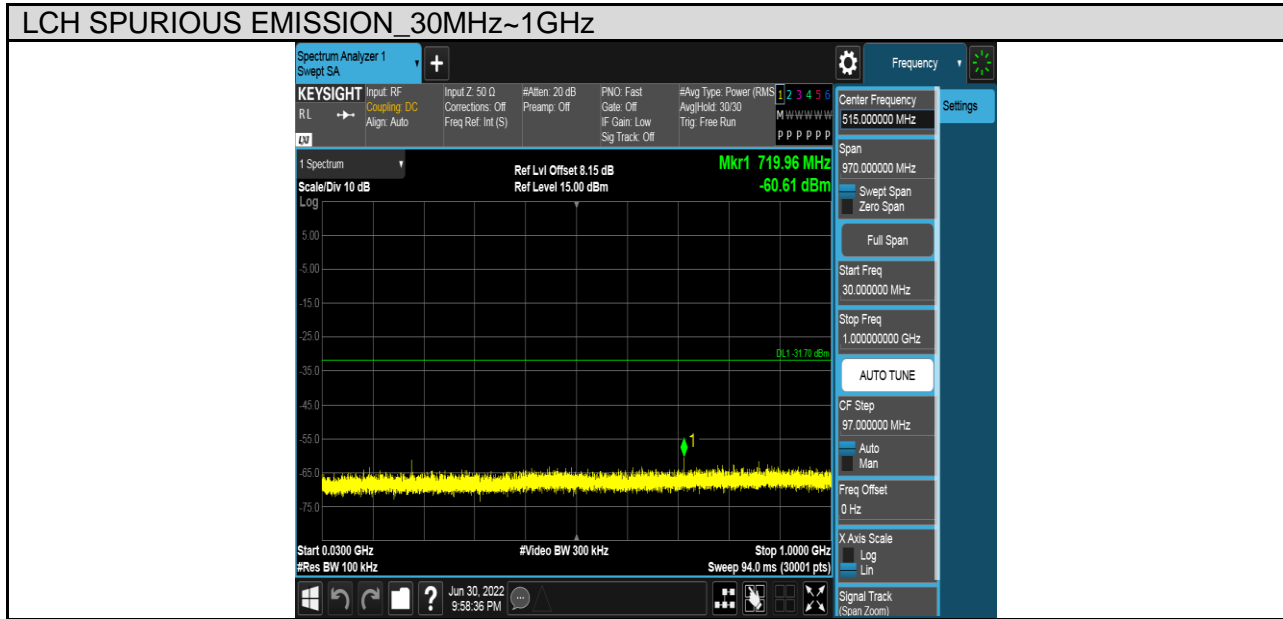

TEST GRAPHS

Antenna 1:

Antenna 2:

PART 3: CONDUCTED SPURIOUS EMISSION

TEST RESULTS TABLE

Test Mode	Test Channel	Result	Verdict
11B	LCH	Refer to the Test Graph	Pass
	MCH	Refer to the Test Graph	Pass
	HCH	Refer to the Test Graph	Pass
11G	LCH	Refer to the Test Graph	Pass
	MCH	Refer to the Test Graph	Pass
	HCH	Refer to the Test Graph	Pass
11N HT20	LCH	Refer to the Test Graph	Pass
	MCH	Refer to the Test Graph	Pass
	HCH	Refer to the Test Graph	Pass
11N HT40	LCH	Refer to the Test Graph	Pass
	MCH	Refer to the Test Graph	Pass
	HCH	Refer to the Test Graph	Pass

TEST GRAPHS

Antenna 1:

Test Mode	Channel	Verdict
11B	LCH	PASS

Test Mode	Channel	Verdict
11B	MCH	PASS

Test Mode	Channel	Verdict
11B	HCH	PASS

Test Mode	Channel	Verdict
11G	LCH	PASS

Test Mode	Channel	Verdict
11G	MCH	PASS

Test Mode	Channel	Verdict
11G	HCH	PASS

Test Mode	Channel	Verdict
11N HT20	LCH	PASS

Test Mode	Channel	Verdict
11N HT20	MCH	PASS

Test Mode	Channel	Verdict
11N HT20	HCH	PASS

Test Mode	Channel	Verdict
11N HT40	LCH	PASS