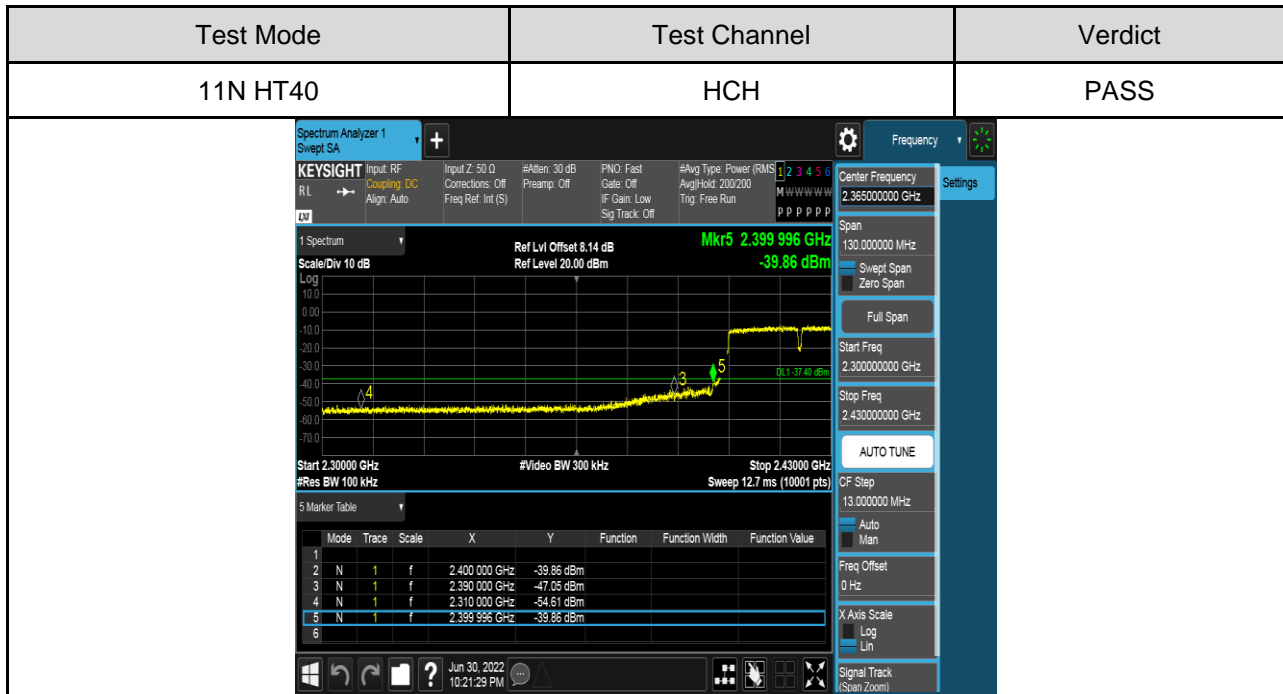

Antenna 2:

PART 2: CONDUCTED BANEDGE

TEST RESULTS TABLE

Test Mode	Test Channel	Result	Verdict
11B	LCH	Refer to the Test Graph	Pass
	HCH	Refer to the Test Graph	Pass
11G	LCH	Refer to the Test Graph	Pass
	HCH	Refer to the Test Graph	Pass
11N HT20	LCH	Refer to the Test Graph	Pass
	HCH	Refer to the Test Graph	Pass
11N HT40	LCH	Refer to the Test Graph	Pass
	HCH	Refer to the Test Graph	Pass

TEST GRAPHS

Antenna 1:

Antenna 2:

PART 3: CONDUCTED SPURIOUS EMISSION

TEST RESULTS TABLE

Test Mode	Test Channel	Result	Verdict
11B	LCH	Refer to the Test Graph	Pass
	MCH	Refer to the Test Graph	Pass
	HCH	Refer to the Test Graph	Pass
11G	LCH	Refer to the Test Graph	Pass
	MCH	Refer to the Test Graph	Pass
	HCH	Refer to the Test Graph	Pass
11N HT20	LCH	Refer to the Test Graph	Pass
	MCH	Refer to the Test Graph	Pass
	HCH	Refer to the Test Graph	Pass
11N HT40	LCH	Refer to the Test Graph	Pass
	MCH	Refer to the Test Graph	Pass
	HCH	Refer to the Test Graph	Pass