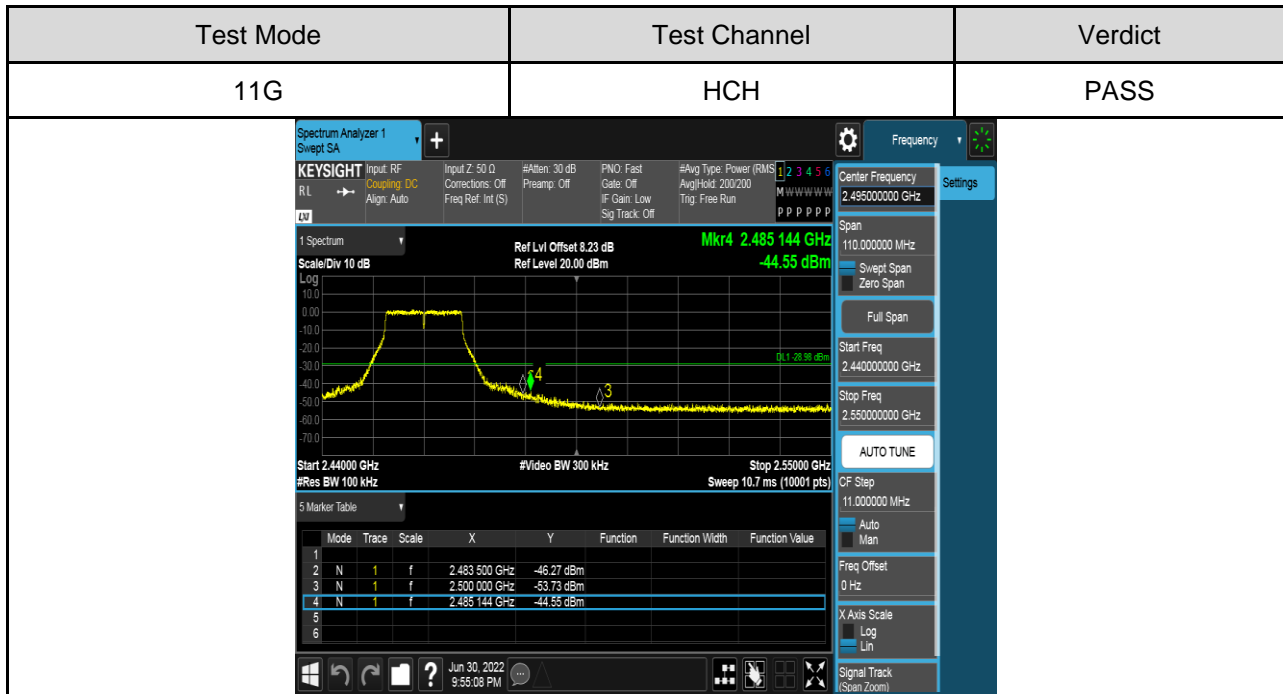

Antenna 2:

PART 2: CONDUCTED BANEDGE

TEST RESULTS TABLE

Test Mode	Test Channel	Result	Verdict
11B	LCH	Refer to the Test Graph	Pass
	HCH	Refer to the Test Graph	Pass
11G	LCH	Refer to the Test Graph	Pass
	HCH	Refer to the Test Graph	Pass
11N HT20	LCH	Refer to the Test Graph	Pass
	HCH	Refer to the Test Graph	Pass
11N HT40	LCH	Refer to the Test Graph	Pass
	HCH	Refer to the Test Graph	Pass

TEST GRAPHS

Antenna 1:

Antenna 2:

PART 3: CONDUCTED SPURIOUS EMISSION

TEST RESULTS TABLE

Test Mode	Test Channel	Result	Verdict
11B	LCH	Refer to the Test Graph	Pass
	MCH	Refer to the Test Graph	Pass
	HCH	Refer to the Test Graph	Pass
11G	LCH	Refer to the Test Graph	Pass
	MCH	Refer to the Test Graph	Pass
	HCH	Refer to the Test Graph	Pass
11N HT20	LCH	Refer to the Test Graph	Pass
	MCH	Refer to the Test Graph	Pass
	HCH	Refer to the Test Graph	Pass
11N HT40	LCH	Refer to the Test Graph	Pass
	MCH	Refer to the Test Graph	Pass
	HCH	Refer to the Test Graph	Pass