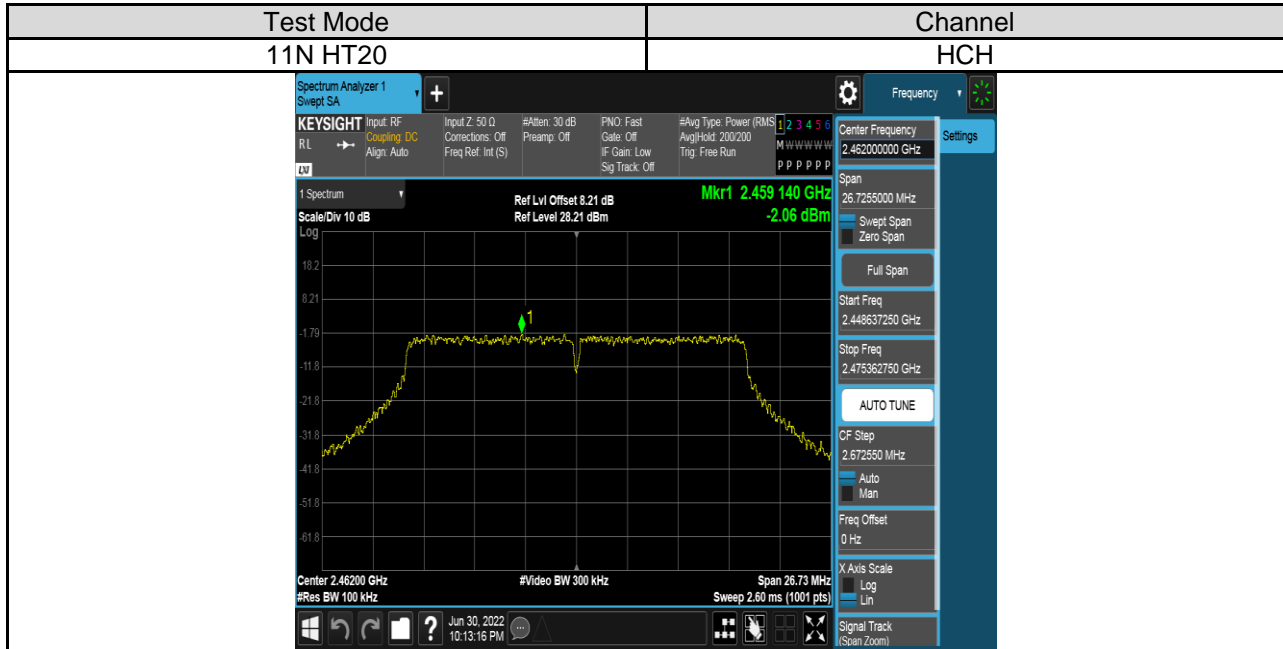

Antenna 2:

PART 2: CONDUCTED BANEDGE

TEST RESULTS TABLE

Test Mode	Test Channel	Result	Verdict
11B	LCH	Refer to the Test Graph	Pass
	HCH	Refer to the Test Graph	Pass
11G	LCH	Refer to the Test Graph	Pass
	HCH	Refer to the Test Graph	Pass
11N HT20	LCH	Refer to the Test Graph	Pass
	HCH	Refer to the Test Graph	Pass
11N HT40	LCH	Refer to the Test Graph	Pass
	HCH	Refer to the Test Graph	Pass

TEST GRAPHS

Antenna 1:

Antenna 2:

PART 3: CONDUCTED SPURIOUS EMISSION

TEST RESULTS TABLE

Test Mode	Test Channel	Result	Verdict
11B	LCH	Refer to the Test Graph	Pass
	MCH	Refer to the Test Graph	Pass
	HCH	Refer to the Test Graph	Pass
11G	LCH	Refer to the Test Graph	Pass
	MCH	Refer to the Test Graph	Pass
	HCH	Refer to the Test Graph	Pass
11N HT20	LCH	Refer to the Test Graph	Pass
	MCH	Refer to the Test Graph	Pass
	HCH	Refer to the Test Graph	Pass
11N HT40	LCH	Refer to the Test Graph	Pass
	MCH	Refer to the Test Graph	Pass
	HCH	Refer to the Test Graph	Pass