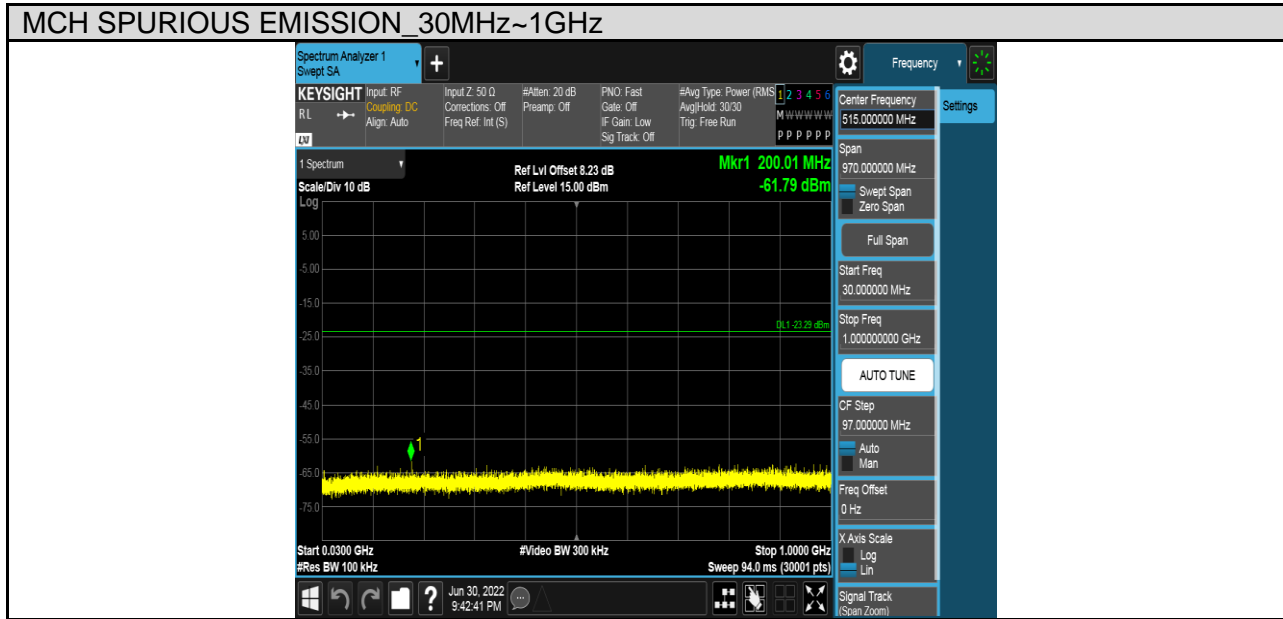

TEST GRAPHS

Antenna 1:

Antenna 2:

PART 3: CONDUCTED SPURIOUS EMISSION

TEST RESULTS TABLE

Test Mode	Test Channel	Result	Verdict
11B	LCH	Refer to the Test Graph	Pass
	MCH	Refer to the Test Graph	Pass
	HCH	Refer to the Test Graph	Pass
11G	LCH	Refer to the Test Graph	Pass
	MCH	Refer to the Test Graph	Pass
	HCH	Refer to the Test Graph	Pass
11N HT20	LCH	Refer to the Test Graph	Pass
	MCH	Refer to the Test Graph	Pass
	HCH	Refer to the Test Graph	Pass
11N HT40	LCH	Refer to the Test Graph	Pass
	MCH	Refer to the Test Graph	Pass
	HCH	Refer to the Test Graph	Pass

TEST GRAPHS

Antenna 1:

Test Mode	Channel	Verdict
11B	LCH	PASS

Test Mode	Channel	Verdict
11B	MCH	PASS

Test Mode	Channel	Verdict
11B	HCH	PASS

Test Mode	Channel	Verdict
11G	LCH	PASS

Test Mode	Channel	Verdict
11G	MCH	PASS

Test Mode	Channel	Verdict
11G	HCH	PASS

Test Mode	Channel	Verdict
11N HT20	LCH	PASS

Test Mode	Channel	Verdict
11N HT20	MCH	PASS

Test Mode	Channel	Verdict
11N HT20	HCH	PASS

Test Mode	Channel	Verdict
11N HT40	LCH	PASS