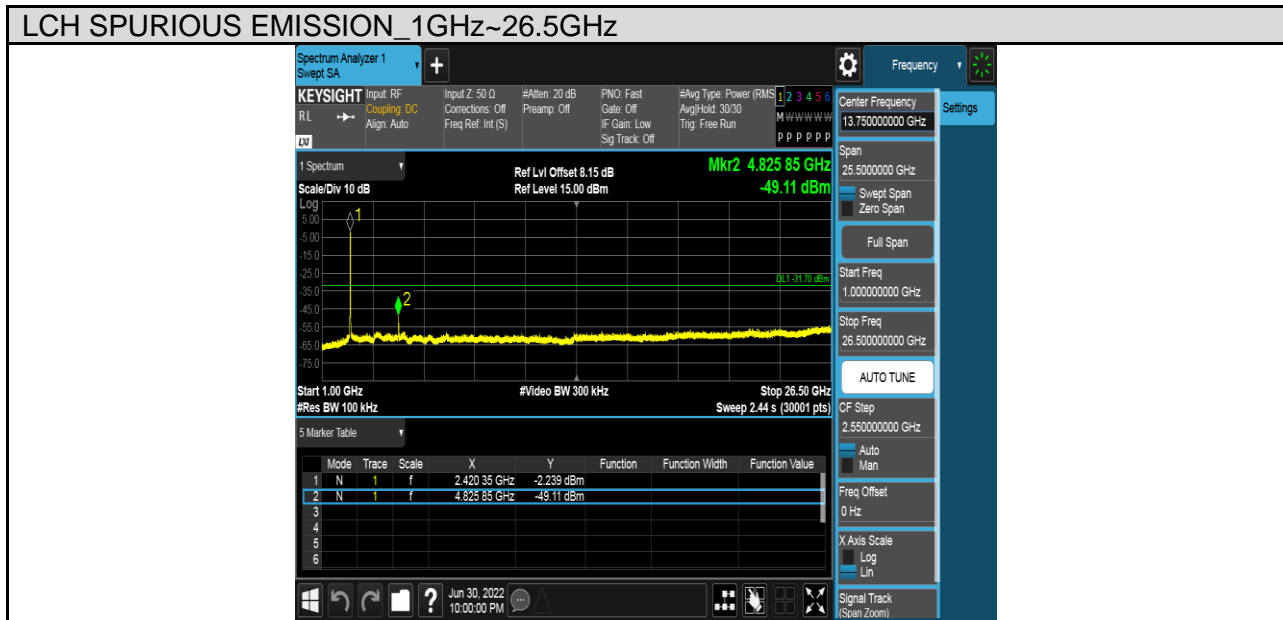

TEST GRAPHS

Antenna 1:

Antenna 2:

PART 3: CONDUCTED SPURIOUS EMISSION

TEST RESULTS TABLE

Test Mode	Test Channel	Result	Verdict
11B	LCH	Refer to the Test Graph	Pass
	MCH	Refer to the Test Graph	Pass
	HCH	Refer to the Test Graph	Pass
11G	LCH	Refer to the Test Graph	Pass
	MCH	Refer to the Test Graph	Pass
	HCH	Refer to the Test Graph	Pass
11N HT20	LCH	Refer to the Test Graph	Pass
	MCH	Refer to the Test Graph	Pass
	HCH	Refer to the Test Graph	Pass
11N HT40	LCH	Refer to the Test Graph	Pass
	MCH	Refer to the Test Graph	Pass
	HCH	Refer to the Test Graph	Pass

TEST GRAPHS

Antenna 1:

Test Mode	Channel	Verdict
11B	LCH	PASS

Test Mode	Channel	Verdict
11B	MCH	PASS

Test Mode	Channel	Verdict
11B	HCH	PASS

Test Mode	Channel	Verdict
11G	LCH	PASS

Test Mode	Channel	Verdict
11G	MCH	PASS

Test Mode	Channel	Verdict
11G	HCH	PASS

Test Mode	Channel	Verdict
11N HT20	LCH	PASS

Test Mode	Channel	Verdict
11N HT20	MCH	PASS

Test Mode	Channel	Verdict
11N HT20	HCH	PASS

Test Mode	Channel	Verdict
11N HT40	LCH	PASS