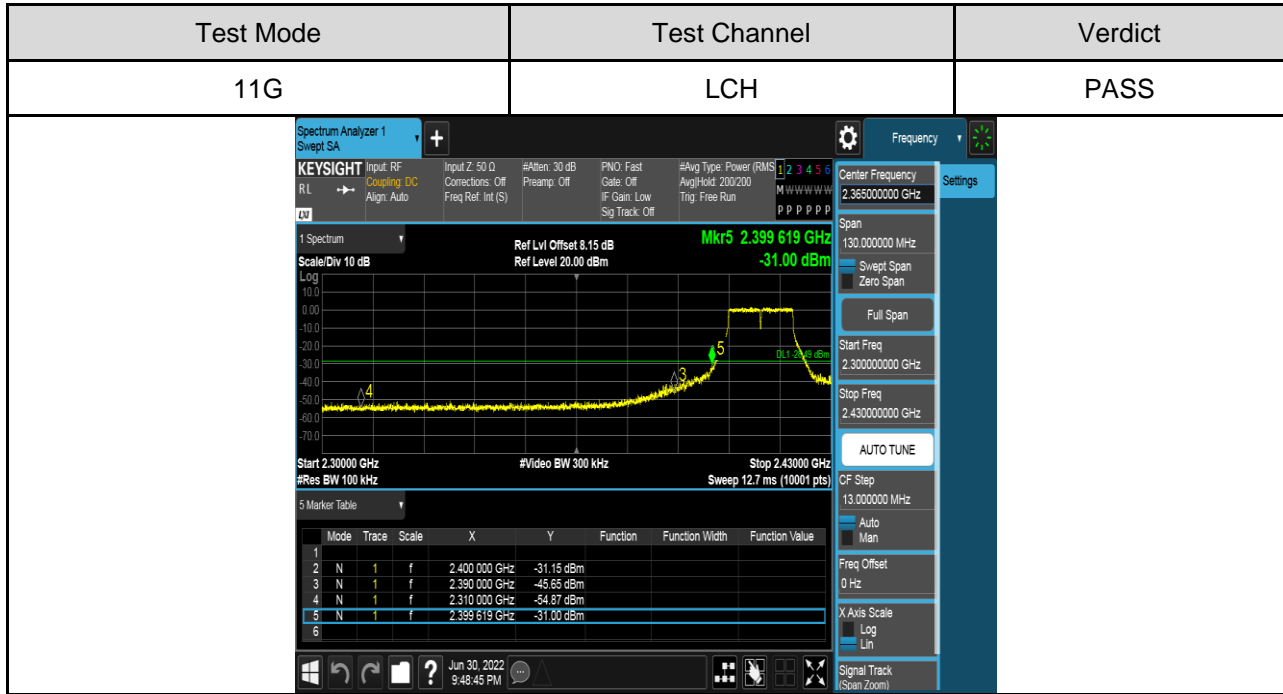

Antenna 2:

PART 2: CONDUCTED BANEDGE

TEST RESULTS TABLE

Test Mode	Test Channel	Result	Verdict
11B	LCH	Refer to the Test Graph	Pass
	HCH	Refer to the Test Graph	Pass
11G	LCH	Refer to the Test Graph	Pass
	HCH	Refer to the Test Graph	Pass
11N HT20	LCH	Refer to the Test Graph	Pass
	HCH	Refer to the Test Graph	Pass
11N HT40	LCH	Refer to the Test Graph	Pass
	HCH	Refer to the Test Graph	Pass

TEST GRAPHS

Antenna 1:

Antenna 2:

PART 3: CONDUCTED SPURIOUS EMISSION

TEST RESULTS TABLE

Test Mode	Test Channel	Result	Verdict
11B	LCH	Refer to the Test Graph	Pass
	MCH	Refer to the Test Graph	Pass
	HCH	Refer to the Test Graph	Pass
11G	LCH	Refer to the Test Graph	Pass
	MCH	Refer to the Test Graph	Pass
	HCH	Refer to the Test Graph	Pass
11N HT20	LCH	Refer to the Test Graph	Pass
	MCH	Refer to the Test Graph	Pass
	HCH	Refer to the Test Graph	Pass
11N HT40	LCH	Refer to the Test Graph	Pass
	MCH	Refer to the Test Graph	Pass
	HCH	Refer to the Test Graph	Pass