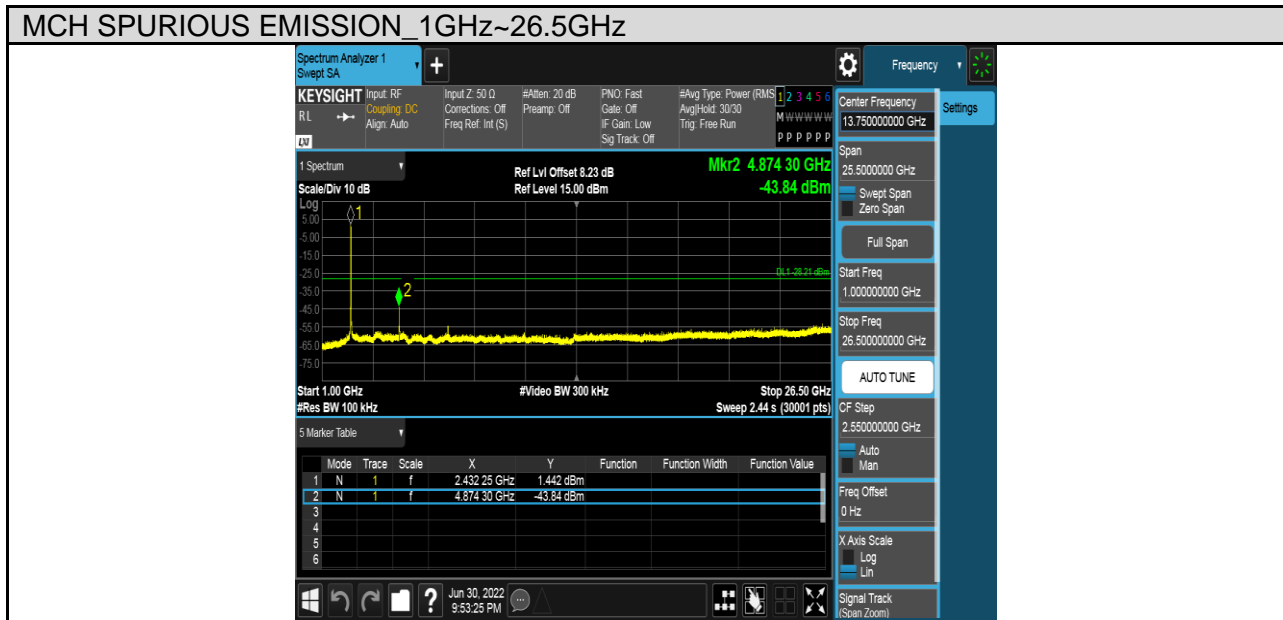

TEST GRAPHS

Antenna 1:

Antenna 2:

PART 3: CONDUCTED SPURIOUS EMISSION

TEST RESULTS TABLE

Test Mode	Test Channel	Result	Verdict
11B	LCH	Refer to the Test Graph	Pass
	MCH	Refer to the Test Graph	Pass
	HCH	Refer to the Test Graph	Pass
11G	LCH	Refer to the Test Graph	Pass
	MCH	Refer to the Test Graph	Pass
	HCH	Refer to the Test Graph	Pass
11N HT20	LCH	Refer to the Test Graph	Pass
	MCH	Refer to the Test Graph	Pass
	HCH	Refer to the Test Graph	Pass
11N HT40	LCH	Refer to the Test Graph	Pass
	MCH	Refer to the Test Graph	Pass
	HCH	Refer to the Test Graph	Pass

TEST GRAPHS

Antenna 1:

Test Mode	Channel	Verdict
11B	LCH	PASS

Test Mode	Channel	Verdict
11B	MCH	PASS

Test Mode	Channel	Verdict
11B	HCH	PASS

Test Mode	Channel	Verdict
11G	LCH	PASS

Test Mode	Channel	Verdict
11G	MCH	PASS

Test Mode	Channel	Verdict
11G	HCH	PASS

Test Mode	Channel	Verdict
11N HT20	LCH	PASS

Test Mode	Channel	Verdict
11N HT20	MCH	PASS

Test Mode	Channel	Verdict
11N HT20	HCH	PASS

Test Mode	Channel	Verdict
11N HT40	LCH	PASS