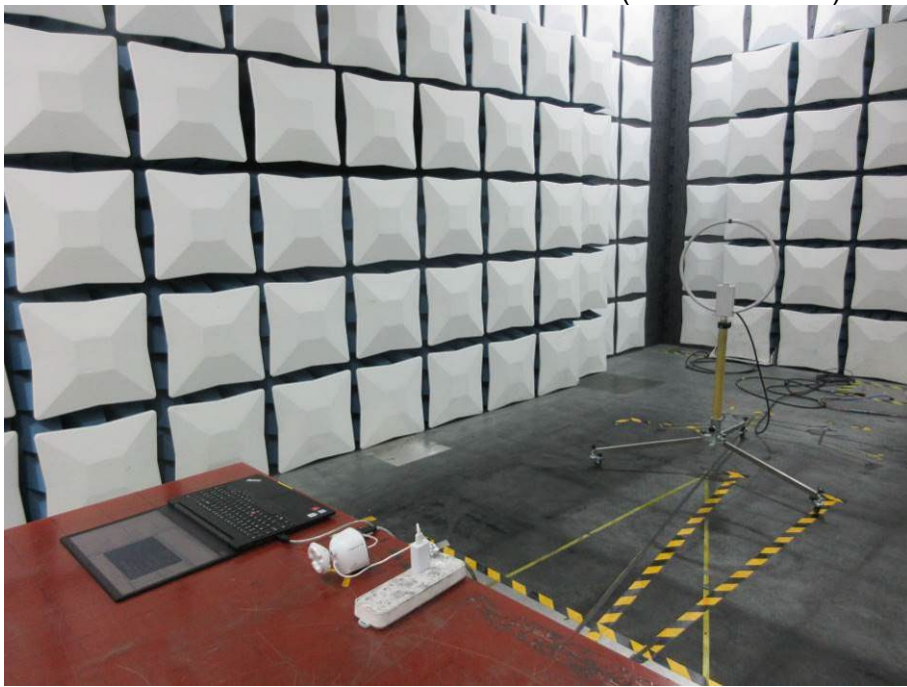

Appendix III

Setup Photographs

RADIATED RF MEASUREMENT SETUP (9kHz ~ 30 MHz)

RADIATED RF MEASUREMENT SETUP (30MHz ~ 1 GHz)

RADIATED RF MEASUREMENT SETUP (ABOVE 1 GHz- X axis)

RADIATED RF MEASUREMENT SETUP (ABOVE 1 GHz- Y axis)

RADIATED RF MEASUREMENT SETUP (ABOVE 1 GHz- Z axis)

POWERLINE CONDUCTED EMISSIONS MEASUREMENT SETUP