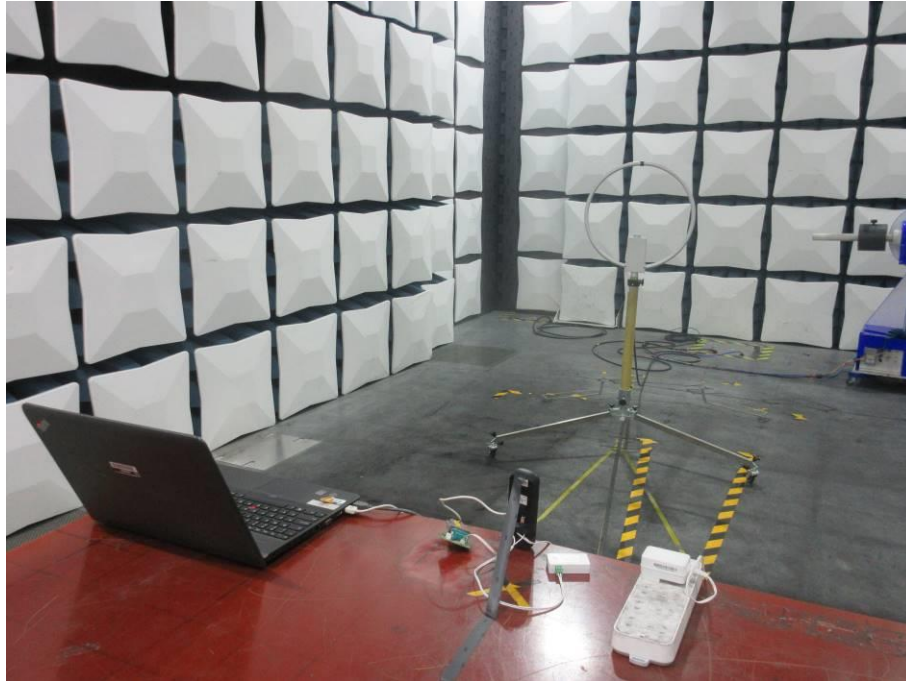

Appendix III

Setup Photographs

RADIATED RF MEASUREMENT SETUP (9KHz ~ 30 MHz)

RADIATED RF MEASUREMENT SETUP (30MHz ~ 1 GHz)

RADIATED RF MEASUREMENT SETUP (ABOVE 1 GHz- X axis)

RADIATED RF MEASUREMENT SETUP (ABOVE 1 GHz- Y axis)

RADIATED RF MEASUREMENT SETUP (ABOVE 1 GHz- Z axis)

POWERLINE CONDUCTED EMISSIONS MEASUREMENT SETUP