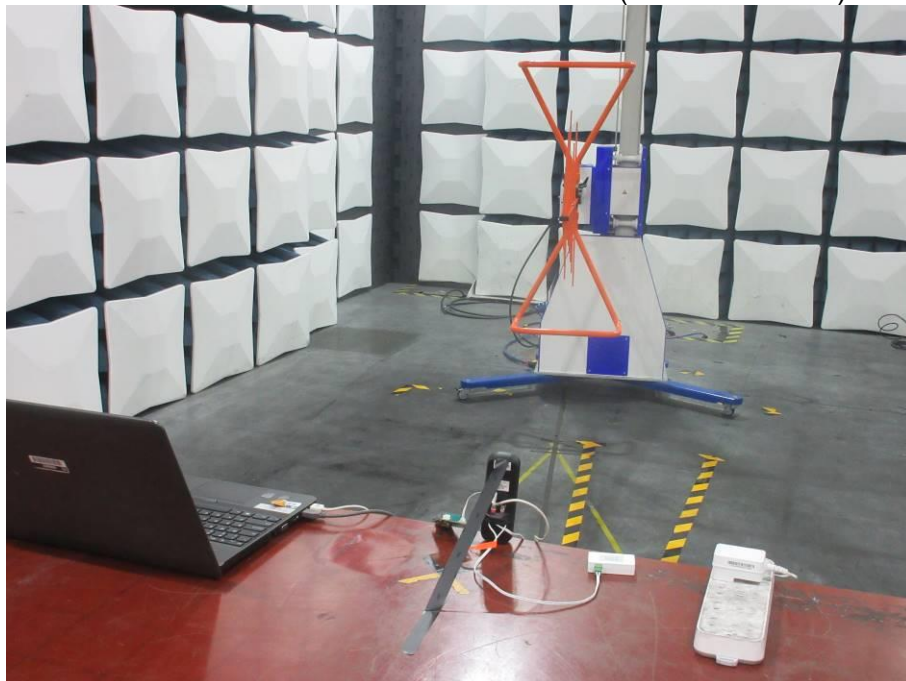

Appendix III

Setup Photographs

RADIATED RF MEASUREMENT SETUP (9KHz ~ 30 MHz)

RADIATED RF MEASUREMENT SETUP (30MHz ~ 1 GHz)

RADIATED RF MEASUREMENT SETUP (ABOVE 1 GHz- X axis)

RADIATED RF MEASUREMENT SETUP (ABOVE 1 GHz- Y axis)

RADIATED RF MEASUREMENT SETUP (ABOVE 1 GHz- Z axis)

POWERLINE CONDUCTED EMISSIONS MEASUREMENT SETUP