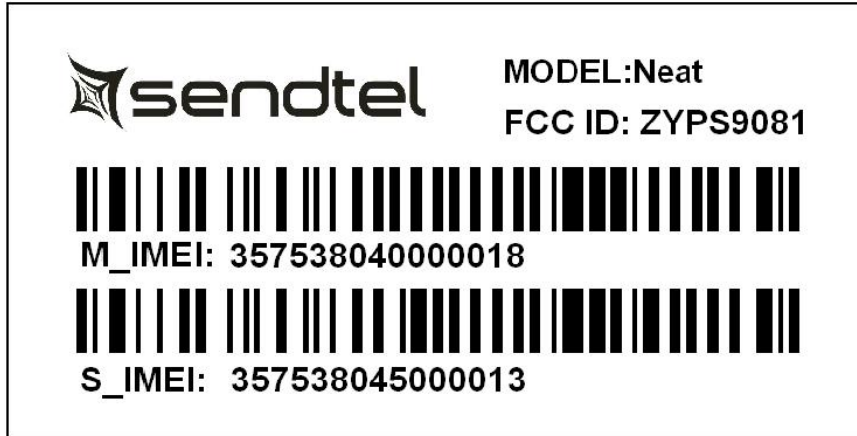

EXHIBIT A - FCC ID LABELING AND LOCATION

FCC ID Label

FCC ID Label Location

The label shown shall be permanently affixed at a conspicuous location on the device and be readily visible to the user at the time purchase (Labeling requirements per 2.925)