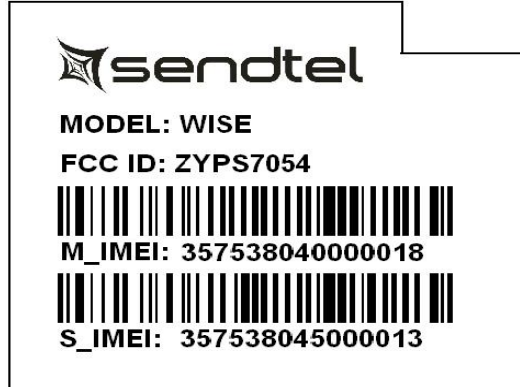

EXHIBIT A - FCC ID LABELING AND LOCATION

FCC ID Label

FCC ID Label Location

The label shown shall be permanently affixed at a conspicuous location on the device and be readily visible to the user at the time purchase (Labeling requirements per 2.925)