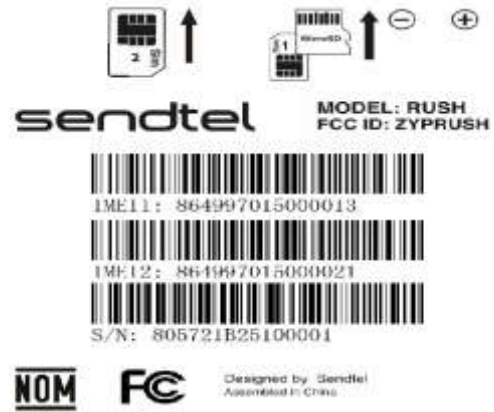

Label:
single SIM

double SIM

Label: 56.81mm*53.92mm

label location
single SIM

double SIM

label location