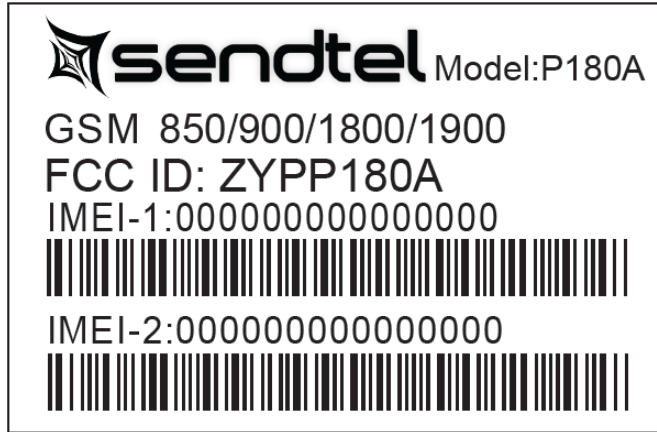

EXHIBIT A - FCC ID LABELING AND LOCATION

FCC ID Label

FCC ID Label Location

The label shown shall be permanently affixed at a conspicuous location on the device and be readily visible to the user at the time purchase (Labeling requirements per 2.925)