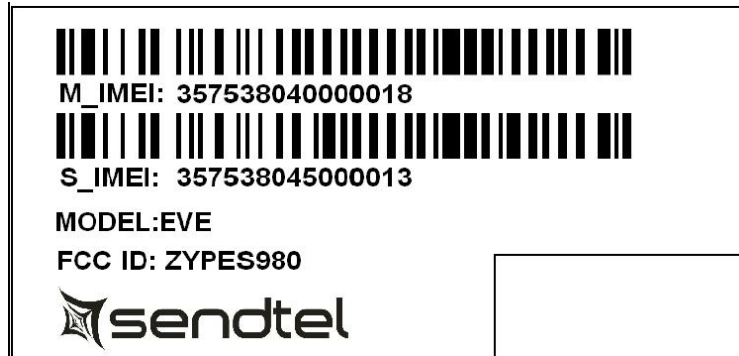

EXHIBIT A - FCC ID LABELING AND LOCATION

FCC ID Label

FCC ID Label Location

The label shown shall be permanently affixed at a conspicuous location on the device and be readily visible to the user at the time purchase (Labeling requirements per 2.925)