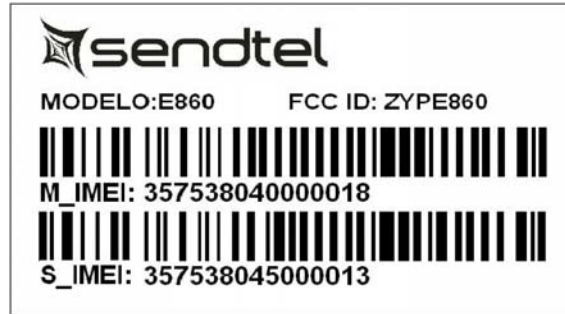

EXHIBIT A - FCC ID LABELING AND LOCATION

FCC ID Label

FCC ID Label Location

The label shown shall be permanently affixed at a conspicuous location on the device and be readily visible to the user at the time purchase (Labeling requirements per 2.925)