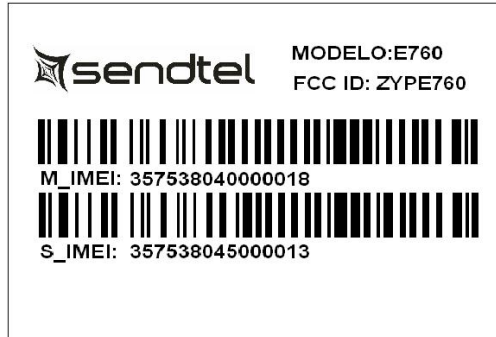

EXHIBIT A - FCC ID LABELING AND LOCATION

FCC ID Label

FCC ID Label Location

The label shown shall be permanently affixed at a conspicuous location on the device and be readily visible to the user at the time purchase (Labeling requirements per 2.925)