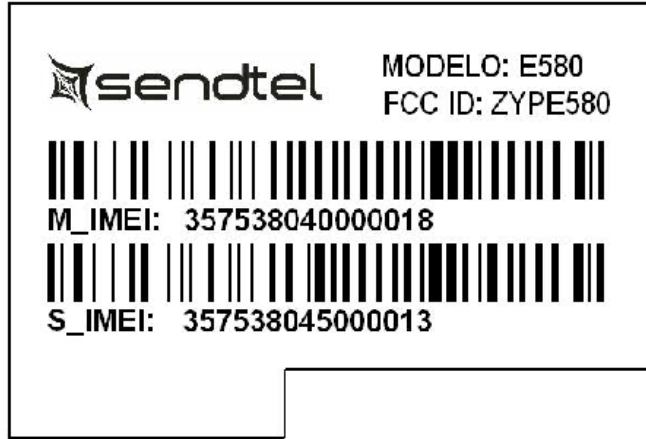

EXHIBIT A - FCC ID LABELING AND LOCATION

FCC ID Label

FCC ID Label Location

The label shown shall be permanently affixed at a conspicuous location on the device and be readily visible to the user at the time purchase (Labeling requirements per 2.925)