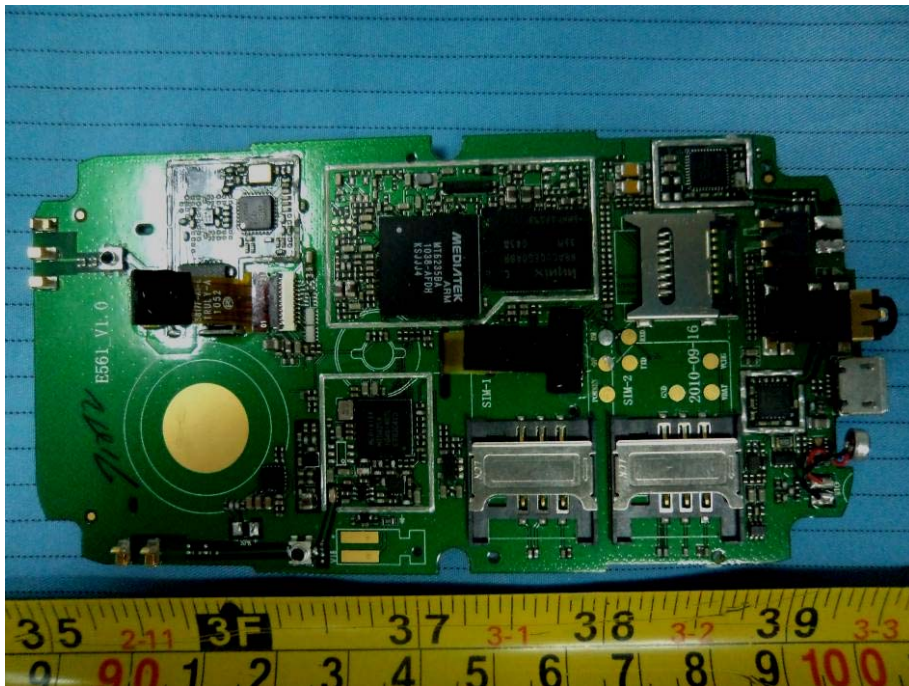

EXHIBIT C - EUT INTERNAL PHOTOGRAPHS

EUT – Battery off View

EUT – Cover off View

EUT – Main Board Top View

EUT – Main Board Top without LCD View

EUT – Main Board Bottom View

EUT – Main Board Bottom Shielding off View

EUT – LCD Top View

EUT – LCD Bottom View

EUT – BT Antenna View

EUT – GSM Antenna View

EUT – WiFi Antenna View

EUT – Antenna LocationView

EUT – Adapter View

EUT – Adapter Label View