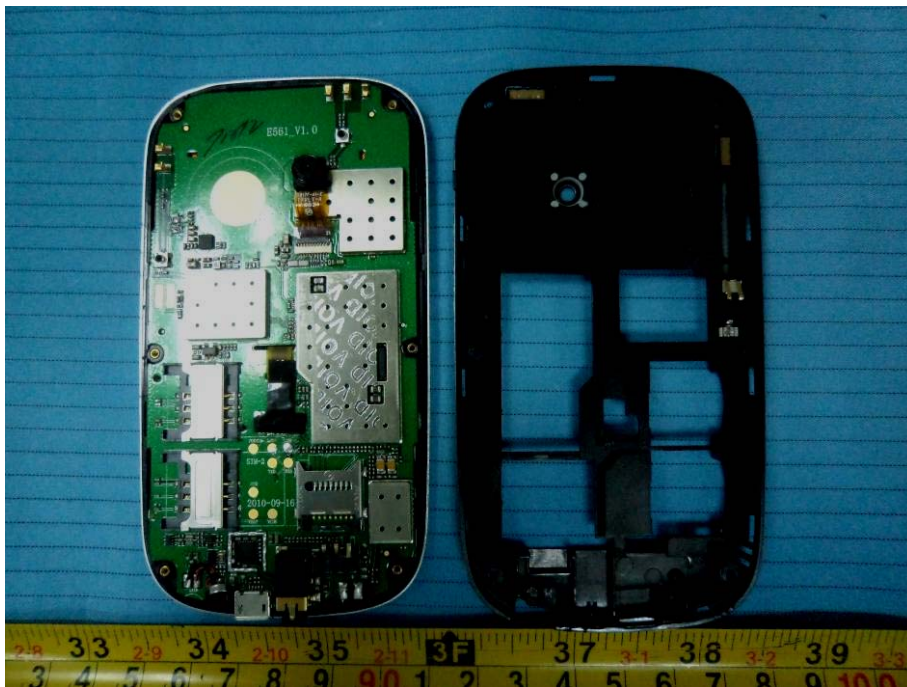

EXHIBIT C - EUT INTERNAL PHOTOGRAPHS

EUT – Battery off View

EUT – Cover off View

EUT – Main Board Top View

EUT – Main Board Top without LCD View

EUT – Main Board Bottom View

EUT – Main Board Bottom Shielding off View

EUT – LCD Top View

EUT – LCD Bottom View

EUT – BT Antenna View

EUT – GSM Antenna View

EUT – WiFi Antenna View

EUT – Antenna LocationView

EUT – Adapter View

EUT – Adapter Label View