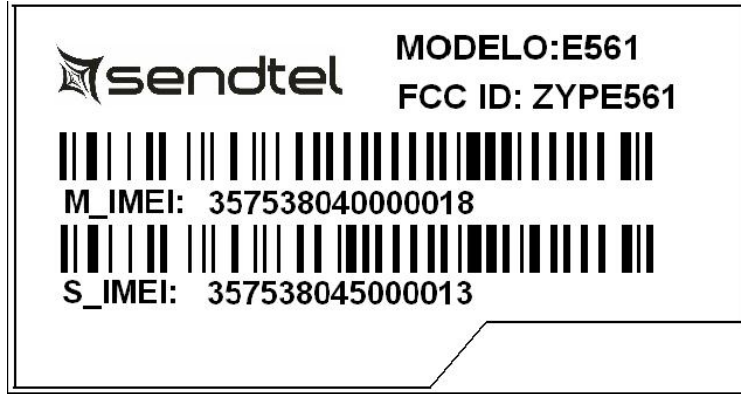

EXHIBIT A - FCC ID LABELING AND LOCATION

FCC ID Label

FCC ID Label Location

The label shown shall be permanently affixed at a conspicuous location on the device and be readily visible to the user at the time purchase (Labeling requirements per 2.925)