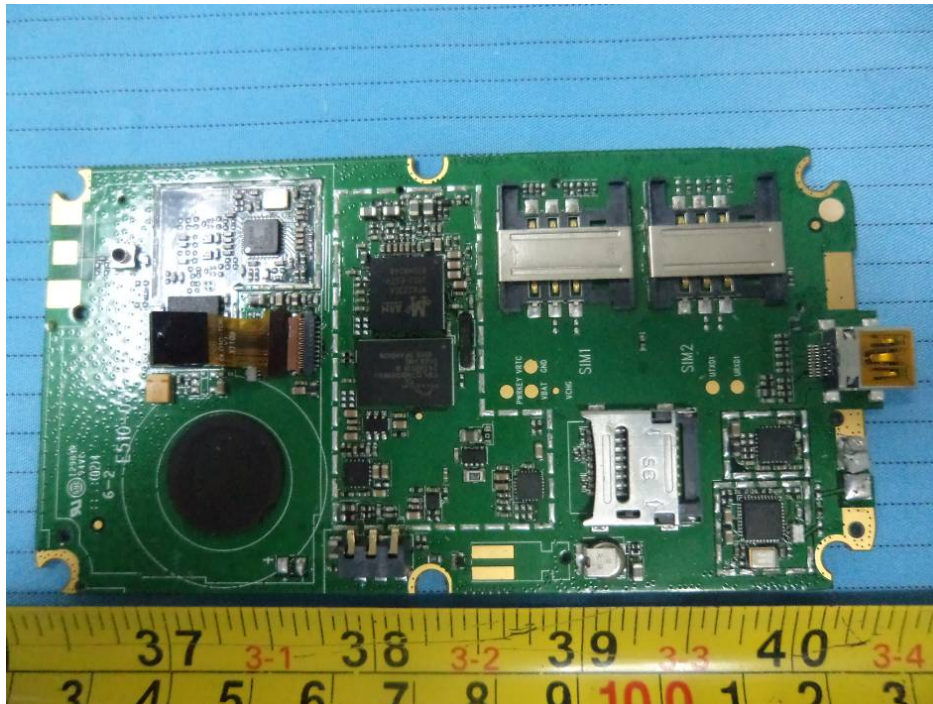

EXHIBIT C - EUT INTERNAL PHOTOGRAPHS

EUT – Battery off View

EUT – Cover off View

EUT – Main Board Top View

EUT – Main Board Top without LCD View

EUT – Main Board Bottom View

EUT – Main Board Bottom without GSM Antenna View

EUT – Main Board Bottom Shielding off View

EUT – LCD Top View

EUT – LCD Bottom View

EUT – BT Antenna View

EUT – GSM Antenna View

EUT – Adapter View

EUT – Adapter Label View