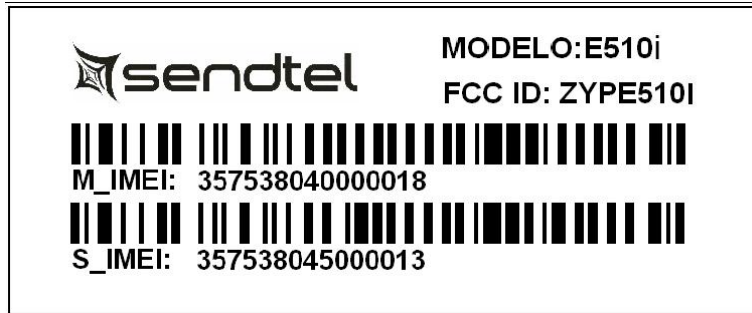

EXHIBIT A - FCC ID LABELING AND LOCATION

FCC ID Label

FCC ID Label Location

The label shown shall be permanently affixed at a conspicuous location on the device and be readily visible to the user at the time purchase (Labeling requirements per 2.925)