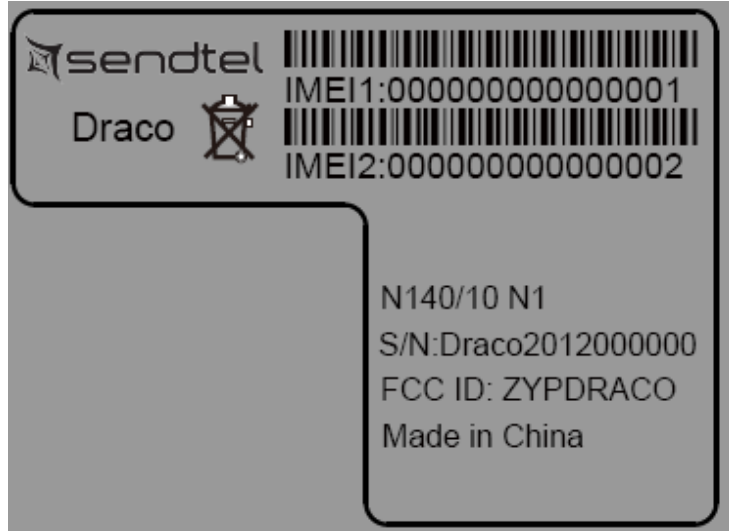

EXHIBIT A - FCC ID LABELING AND LOCATION

FCC ID Labeling

Proposed FCC ID Location

Label here

The label shown shall be permanently affixed at a conspicuous location on the device and be readily visible to the user at the time purchase (Labeling requirements per 2.925)