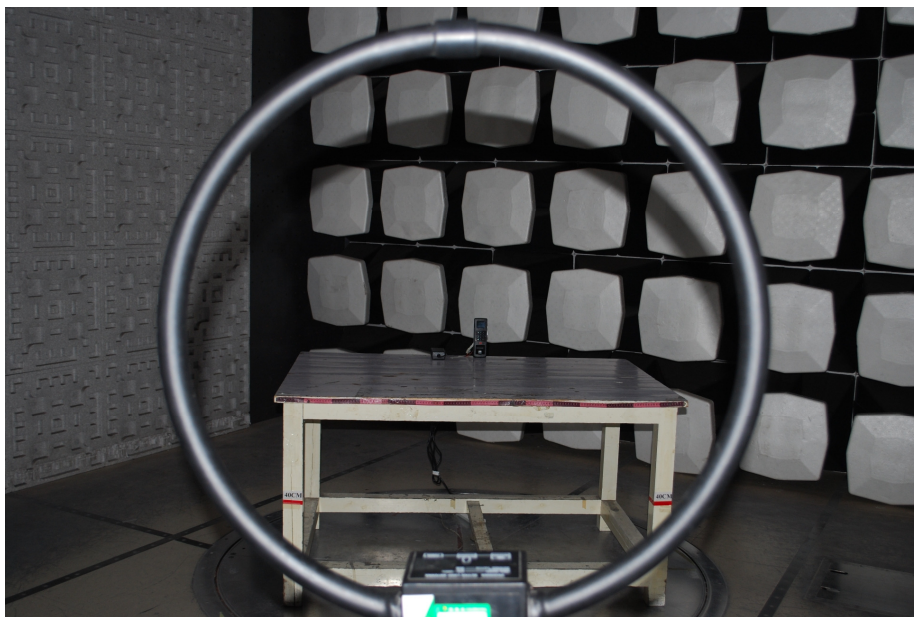

# 1 Photographs - EUT Test Setup (Test Model No.: ACD100P-CS)

## 1.1 Radiated Emission