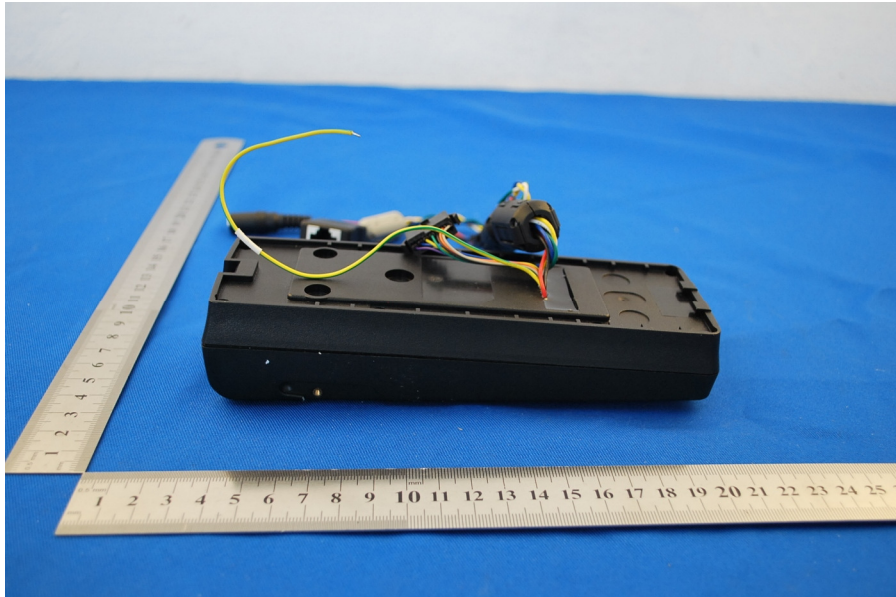

1 Photographs - EUT Constructional Details

Test Model No.: ACD100P-CS

Adapter