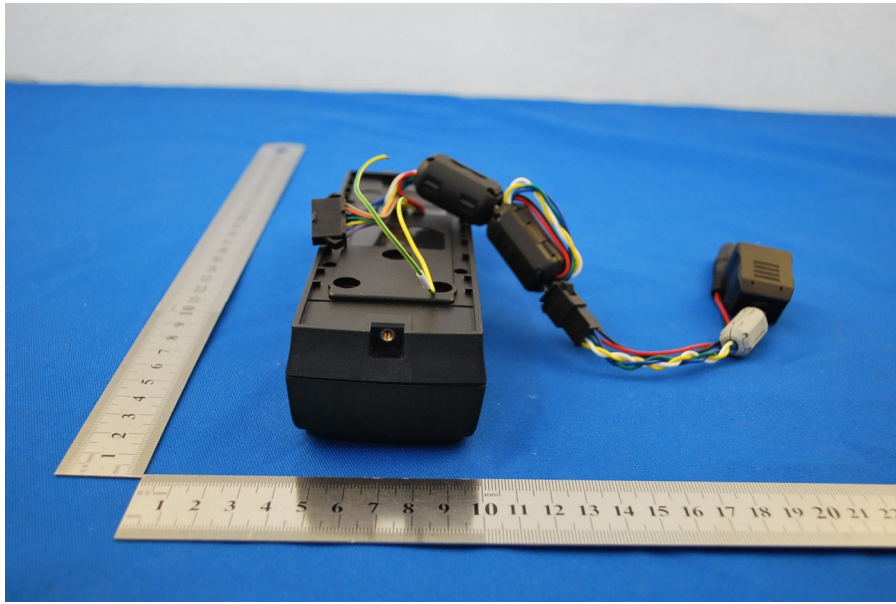

1 Photographs - EUT Constructional Details

Test Model No.: ACD100P-CS

Adapter