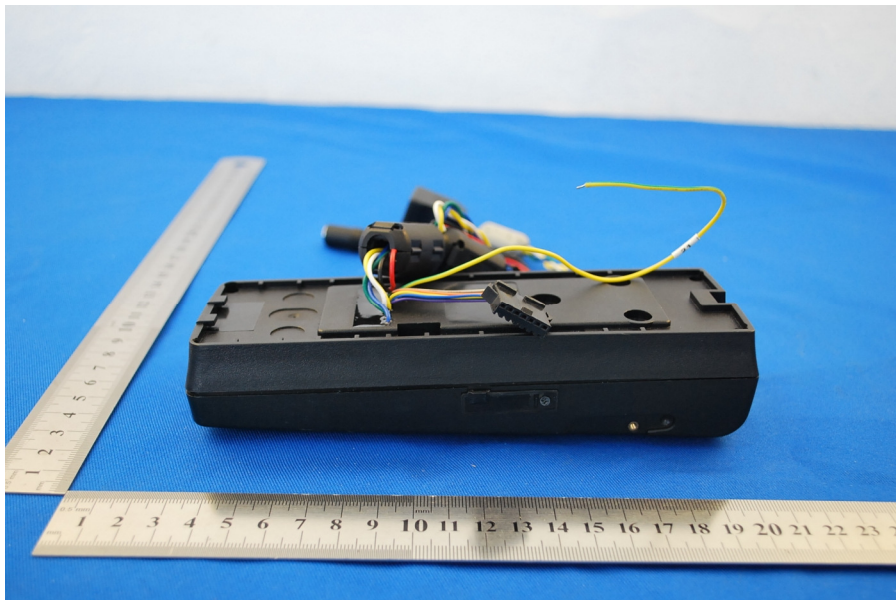

1 Photographs - EUT Constructional Details

Test Model No.: ACD100P-CS

Adapter