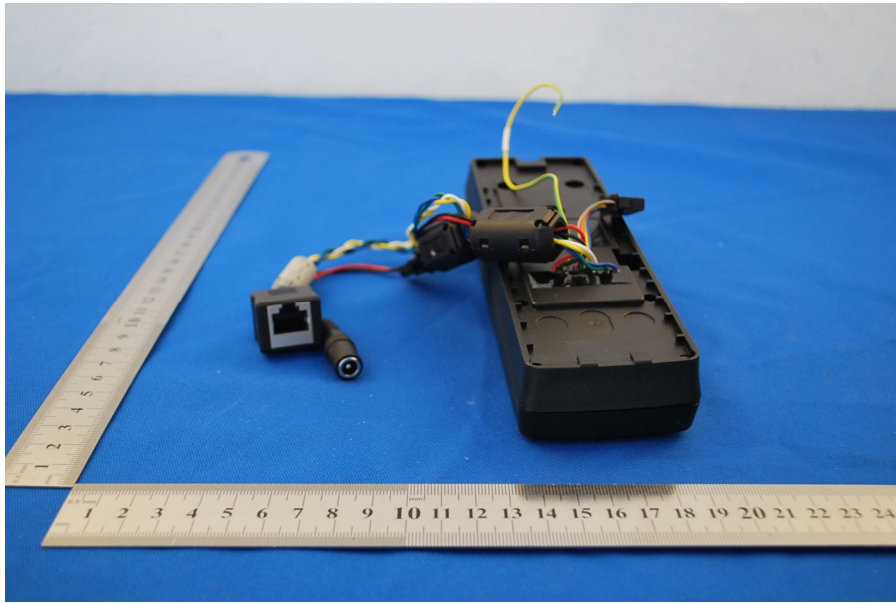

1 Photographs - EUT Constructional Details

Test Model No.: ACD100P-CS

Adapter