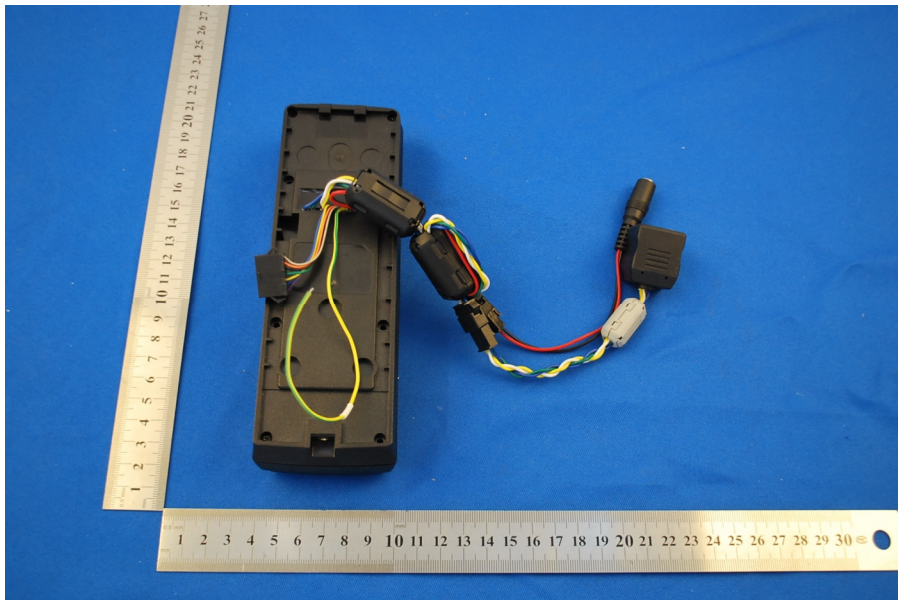

1 Photographs - EUT Constructional Details

Test Model No.: ACD100P-CS

Adapter