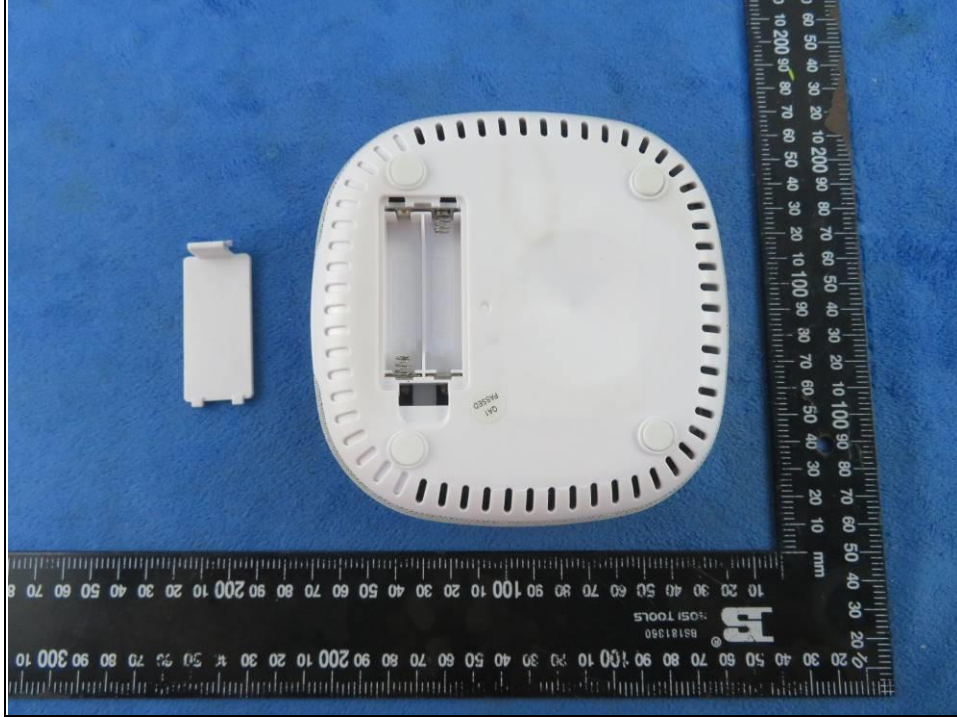

**BUREAU
VERITAS**

Reference No.: 2010WSZ0079

PHOTOGRAPHS OF THE EUT

**Bureau Veritas (Shenzhen)
Consumer Products Services Co., Ltd.**

Zone A, Floor 1, Building 2, Wan Ye Long Technology
Park, South Side of Zhoushi Road, Bao'an District,
Shenzhen Guangdong, 518108, China.