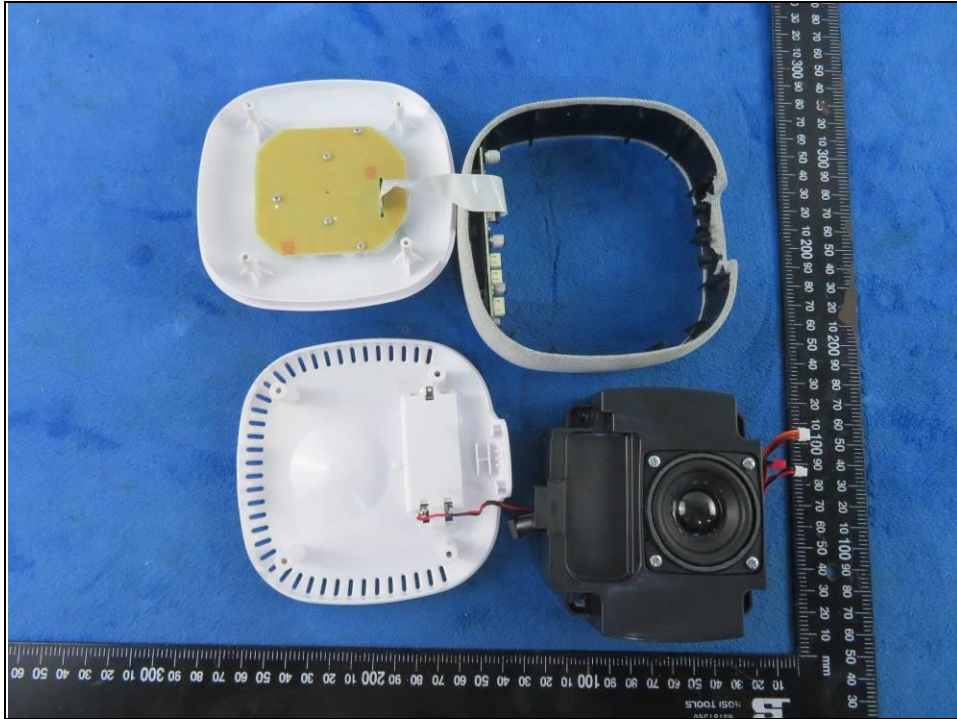

**BUREAU
VERITAS**

Reference No.: 2010WSZ0079