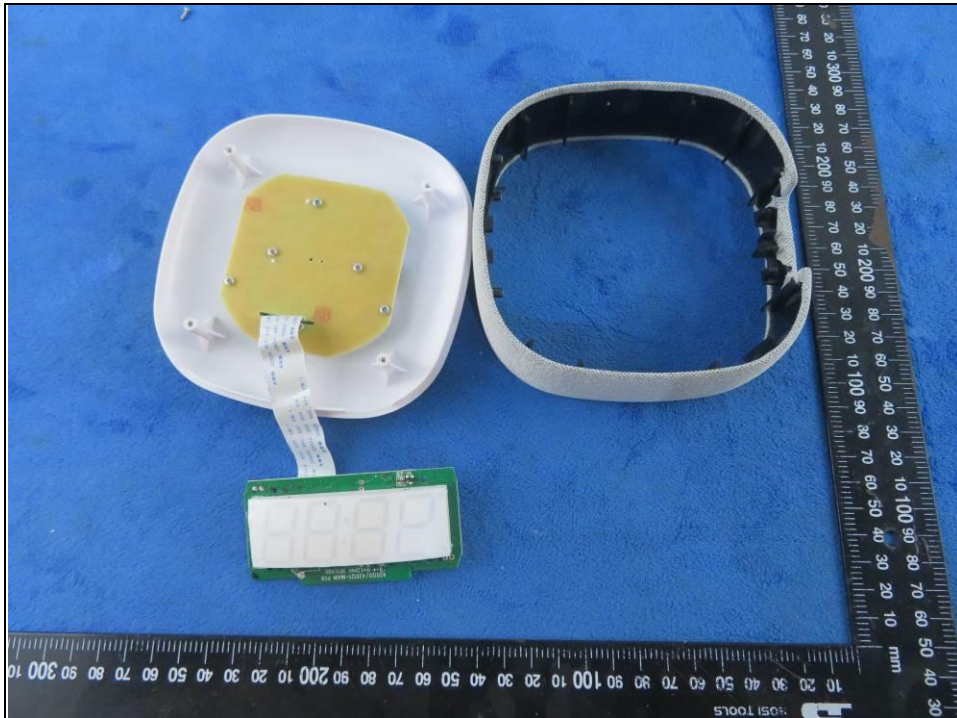

BUREAU
VERITAS

Reference No.: 2010WSZ0079