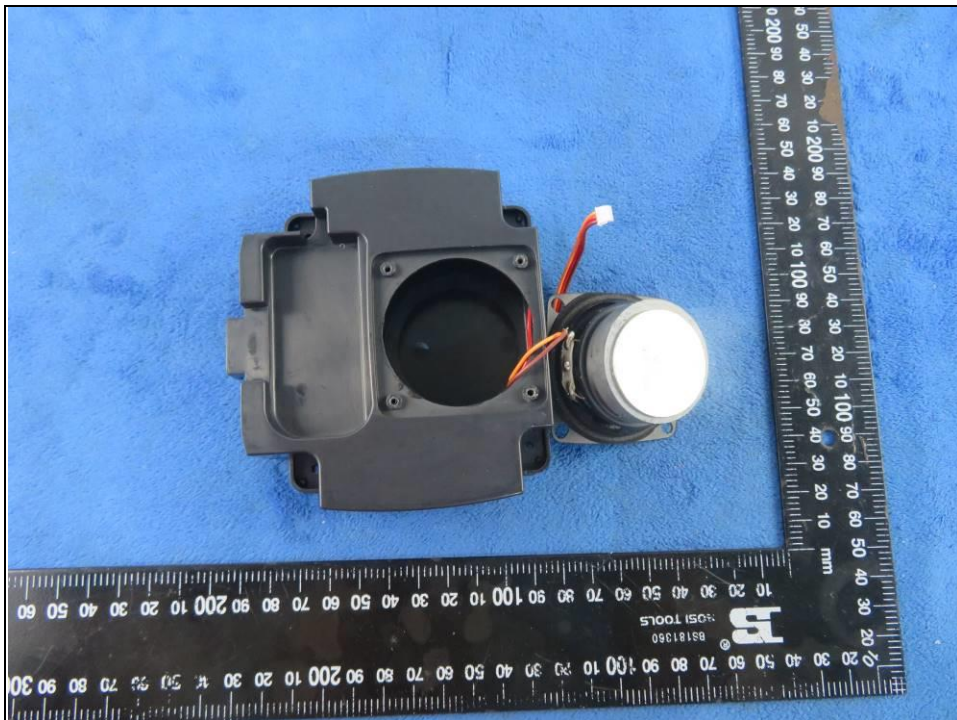

**BUREAU
VERITAS**

Reference No.: 2010WSZ0079