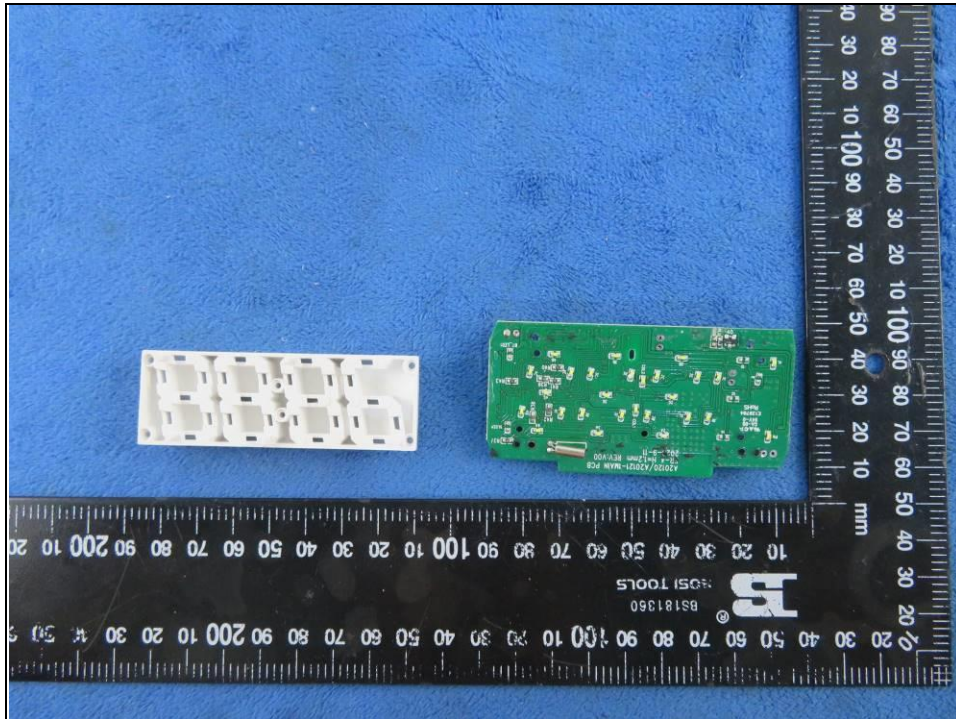

**BUREAU
VERITAS**

Reference No.: 2010WSZ0079