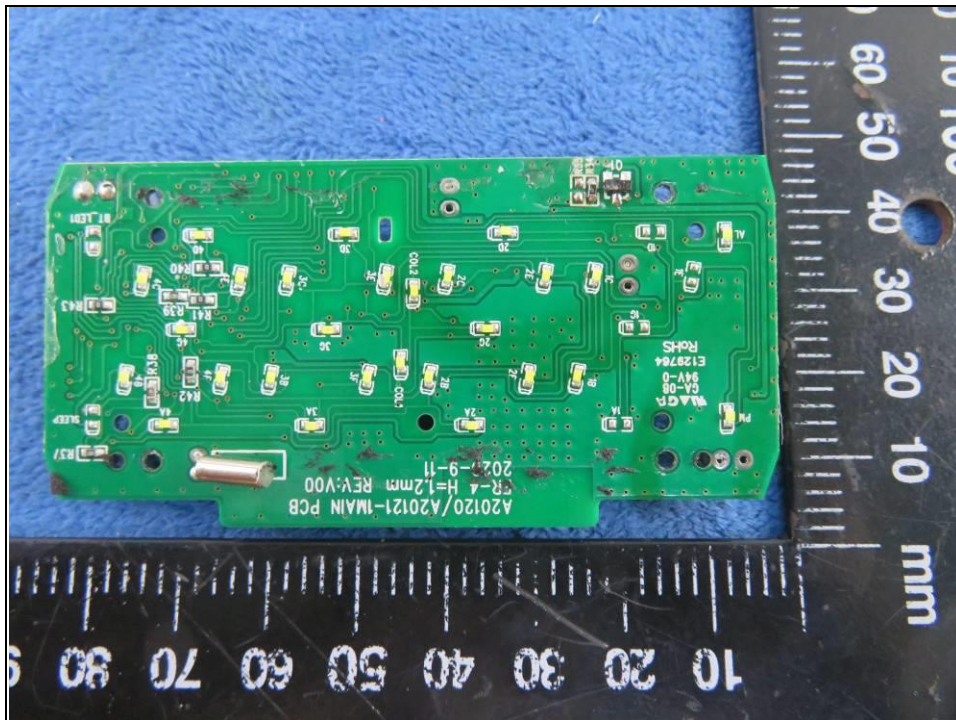

**BUREAU
VERITAS**

Reference No.: 2010WSZ0079