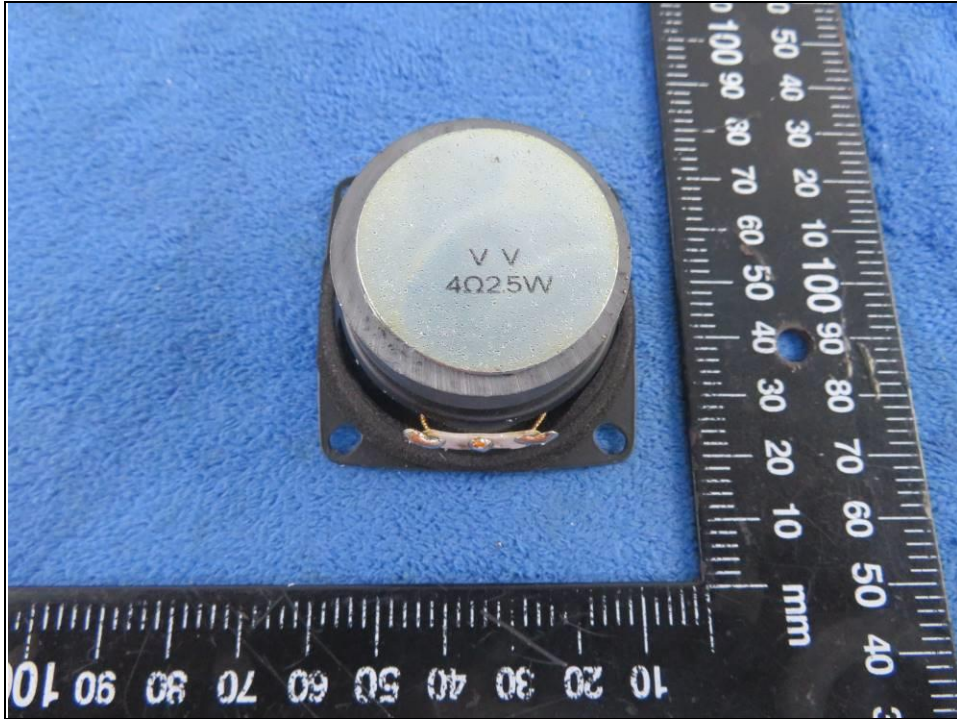

BUREAU
VERITAS

Reference No.: 2010WSZ0079